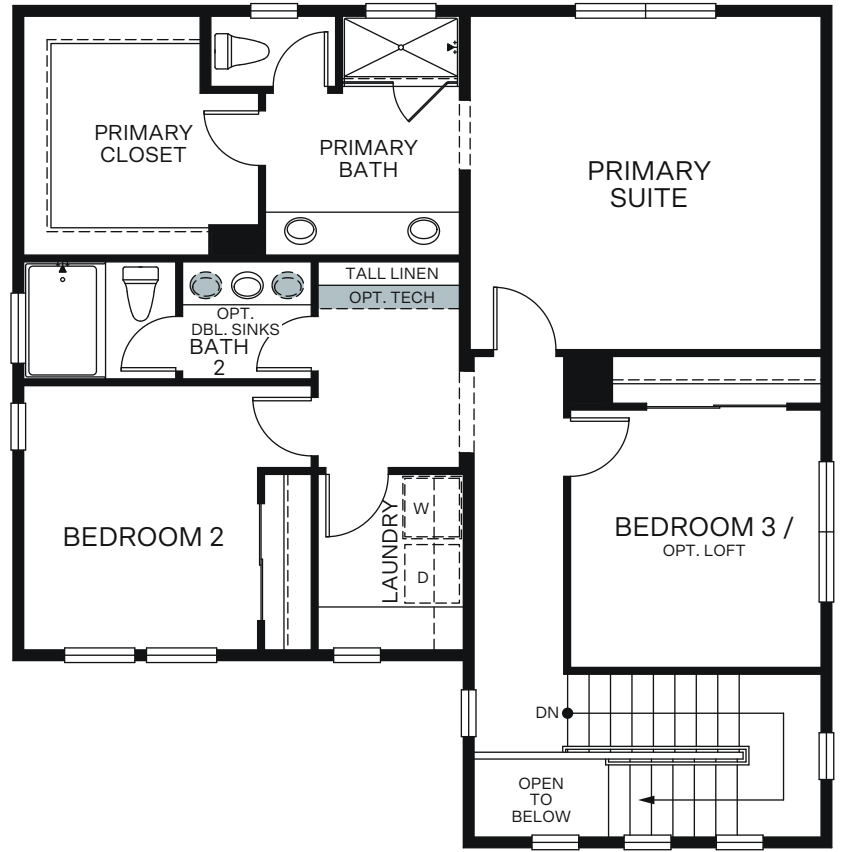

WoodsideHomes.com

Let's get you home.

Huckleberry Park

THE MANZANITA 3150

TWO STORY 1,672 SQ. FT.

FIRST FLOOR

SECOND FLOOR

OPTIONS

OPT. LOFT ILO BEDROOM 3