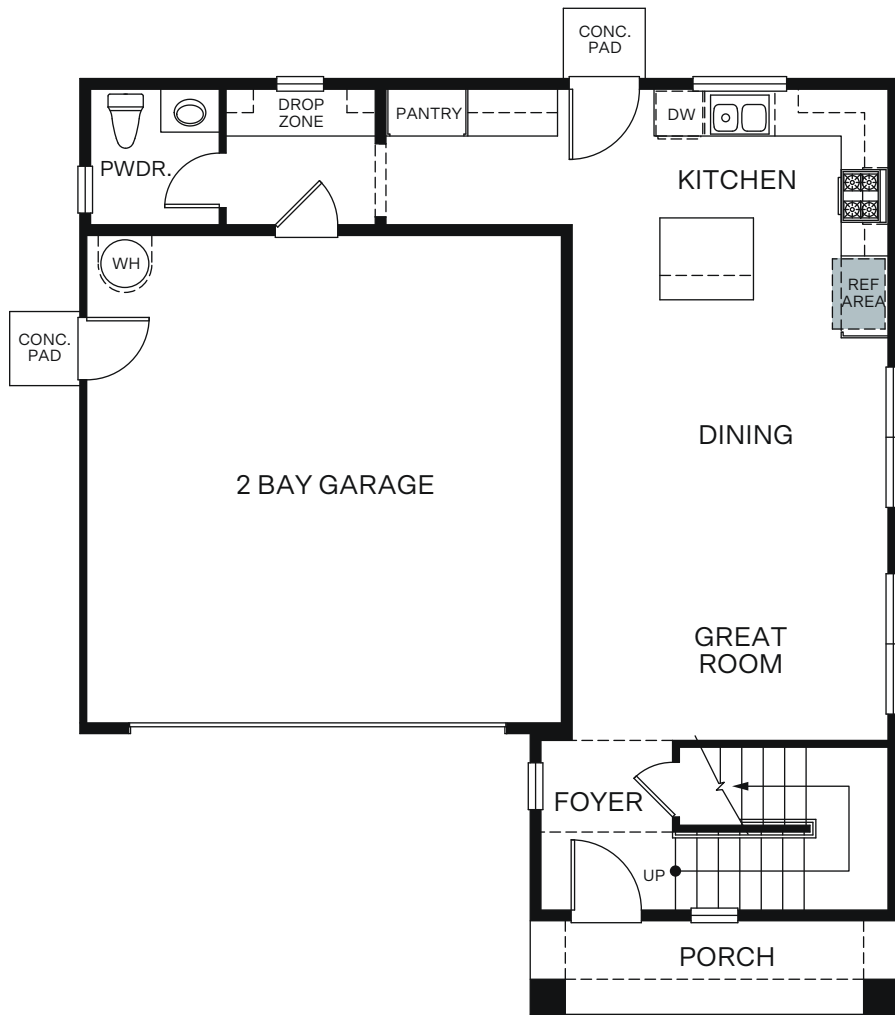

WoodsideHomes.com

Let's get you home.

Huckleberry Park

THE MANZANITA 3150

TWO STORY 1,672 SQ. FT.

FIRST FLOOR

SECOND FLOOR

OPTIONS

OPT. LOFT ILO BEDROOM 3