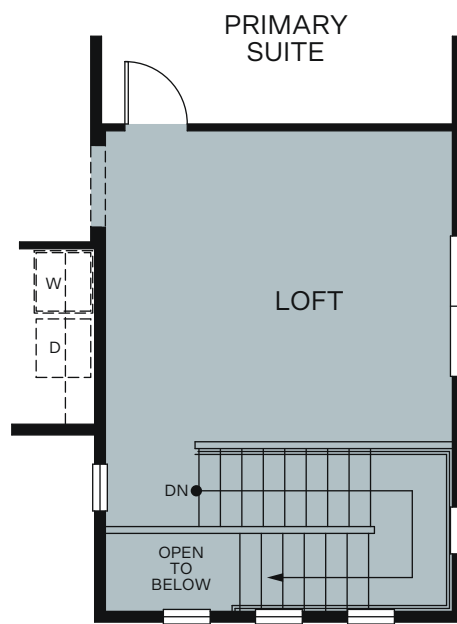

WoodsideHomes.com

Let's get you home.

Huckleberry Park

THE MANZANITA 3150

TWO STORY 1,672 SQ. FT.

FIRST FLOOR

SECOND FLOOR

OPTIONS

OPT. LOFT ILO BEDROOM 3