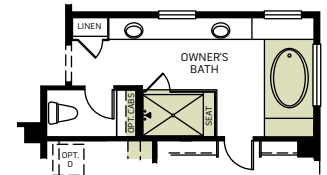

PRIMROSE / 5032

A - Stucco Bungalow

B - Craftsman

C - Farmhouse

D - European Cottage

Two Story • 3,021 Sq. Ft • 4-5 Bedrooms • 3.5 Baths
Great Room • Kitchen with Island • Nook • Loft • Dining • 3-Bay Garage