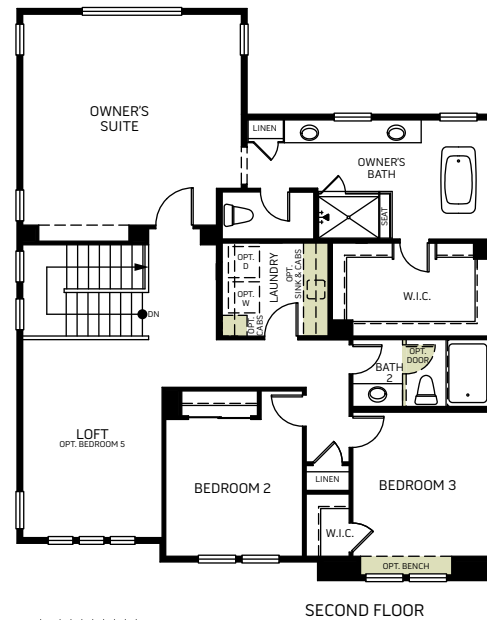

PRIMROSE / 5032

A - Stucco Bungalow

B - Craftsman

C - Farmhouse

D - European Cottage

Two Story • 3,021 Sq. Ft • 4-5 Bedrooms • 3.5 Baths
Great Room • Kitchen with Island • Nook • Loft • Dining • 3-Bay Garage

Woodside Homes reserves the right to change elevations, specifications, materials and prices without notice. All square footages are approximate. Window location, porches, ceiling heights and room dimensions vary per elevation. The availability of certain options is subject to construction status and schedule. Optional features may be predetermined and included at additional cost on select homes. Renderings are artist's conception only.