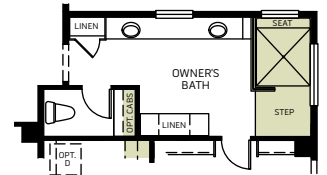

PRIMROSE / 5032

A - Stucco Bungalow

B - Craftsman

C - Farmhouse

D - European Cottage

Two Story • 3,021 Sq. Ft • 4-5 Bedrooms • 3.5 Baths
Great Room • Kitchen with Island • Nook • Loft • Dining • 3-Bay Garage