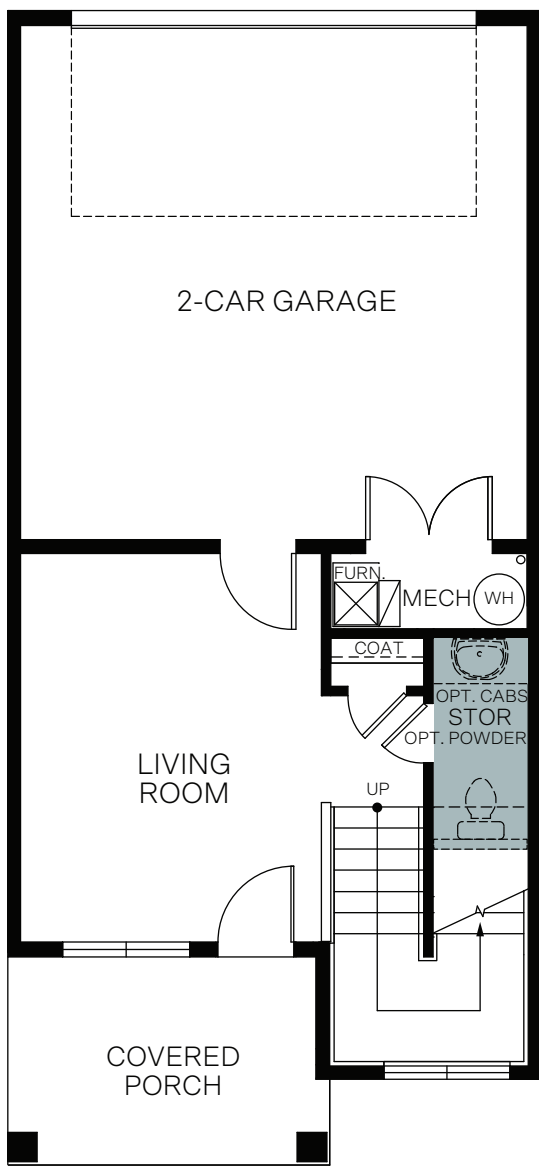

WoodsideHomes.com

Let's get you home.

Regency

At Meadowbrook

HIGHGROVE

THREE-STORY 1,827 SQ. FT.

FIRST FLOOR
344 Sq. Ft.

SECOND FLOOR
721 Sq. Ft.

THIRD FLOOR
762 Sq. Ft.

FLOOR PLAN LAYOUT

Woodside Homes reserves the right to change floor plans, features, elevations, prices, materials and specifications without notice. All square footages and measurements are approximate. Please see Sales Professional for full details. 11/2024