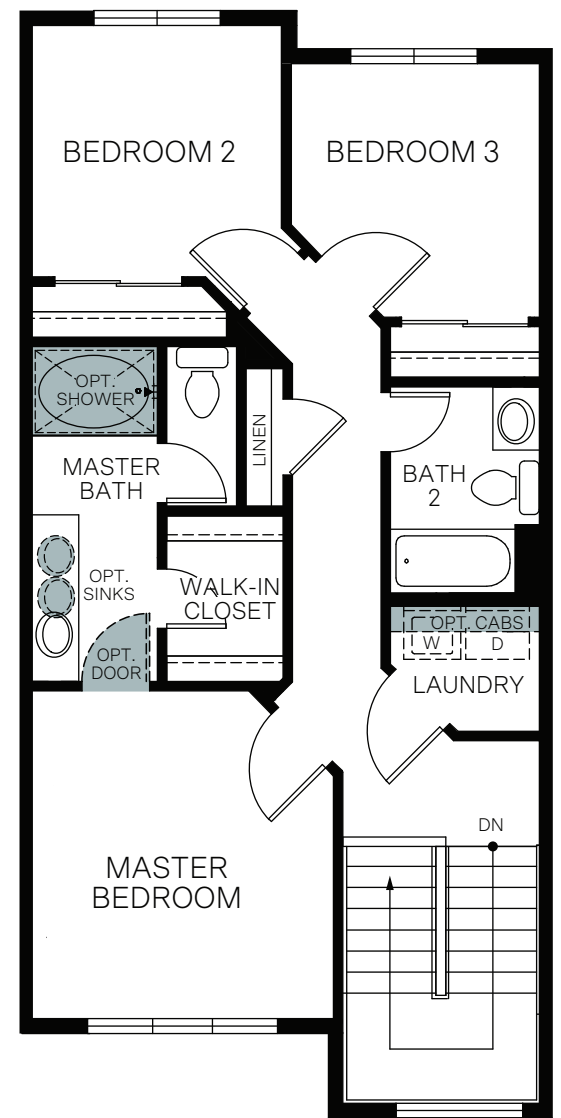

WoodsideHomes.com

Let's get you home.

Regency

At Meadowbrook

HIGHGROVE

THREE-STORY 1,827 SQ. FT.

FIRST FLOOR
344 Sq. Ft.

SECOND FLOOR
721 Sq. Ft.

THIRD FLOOR
762 Sq. Ft.

FLOOR PLAN LAYOUT

Woodside Homes reserves the right to change floor plans, features, elevations, prices, materials and specifications without notice. All square footages and measurements are approximate. Please see Sales Professional for full details. 11/2024