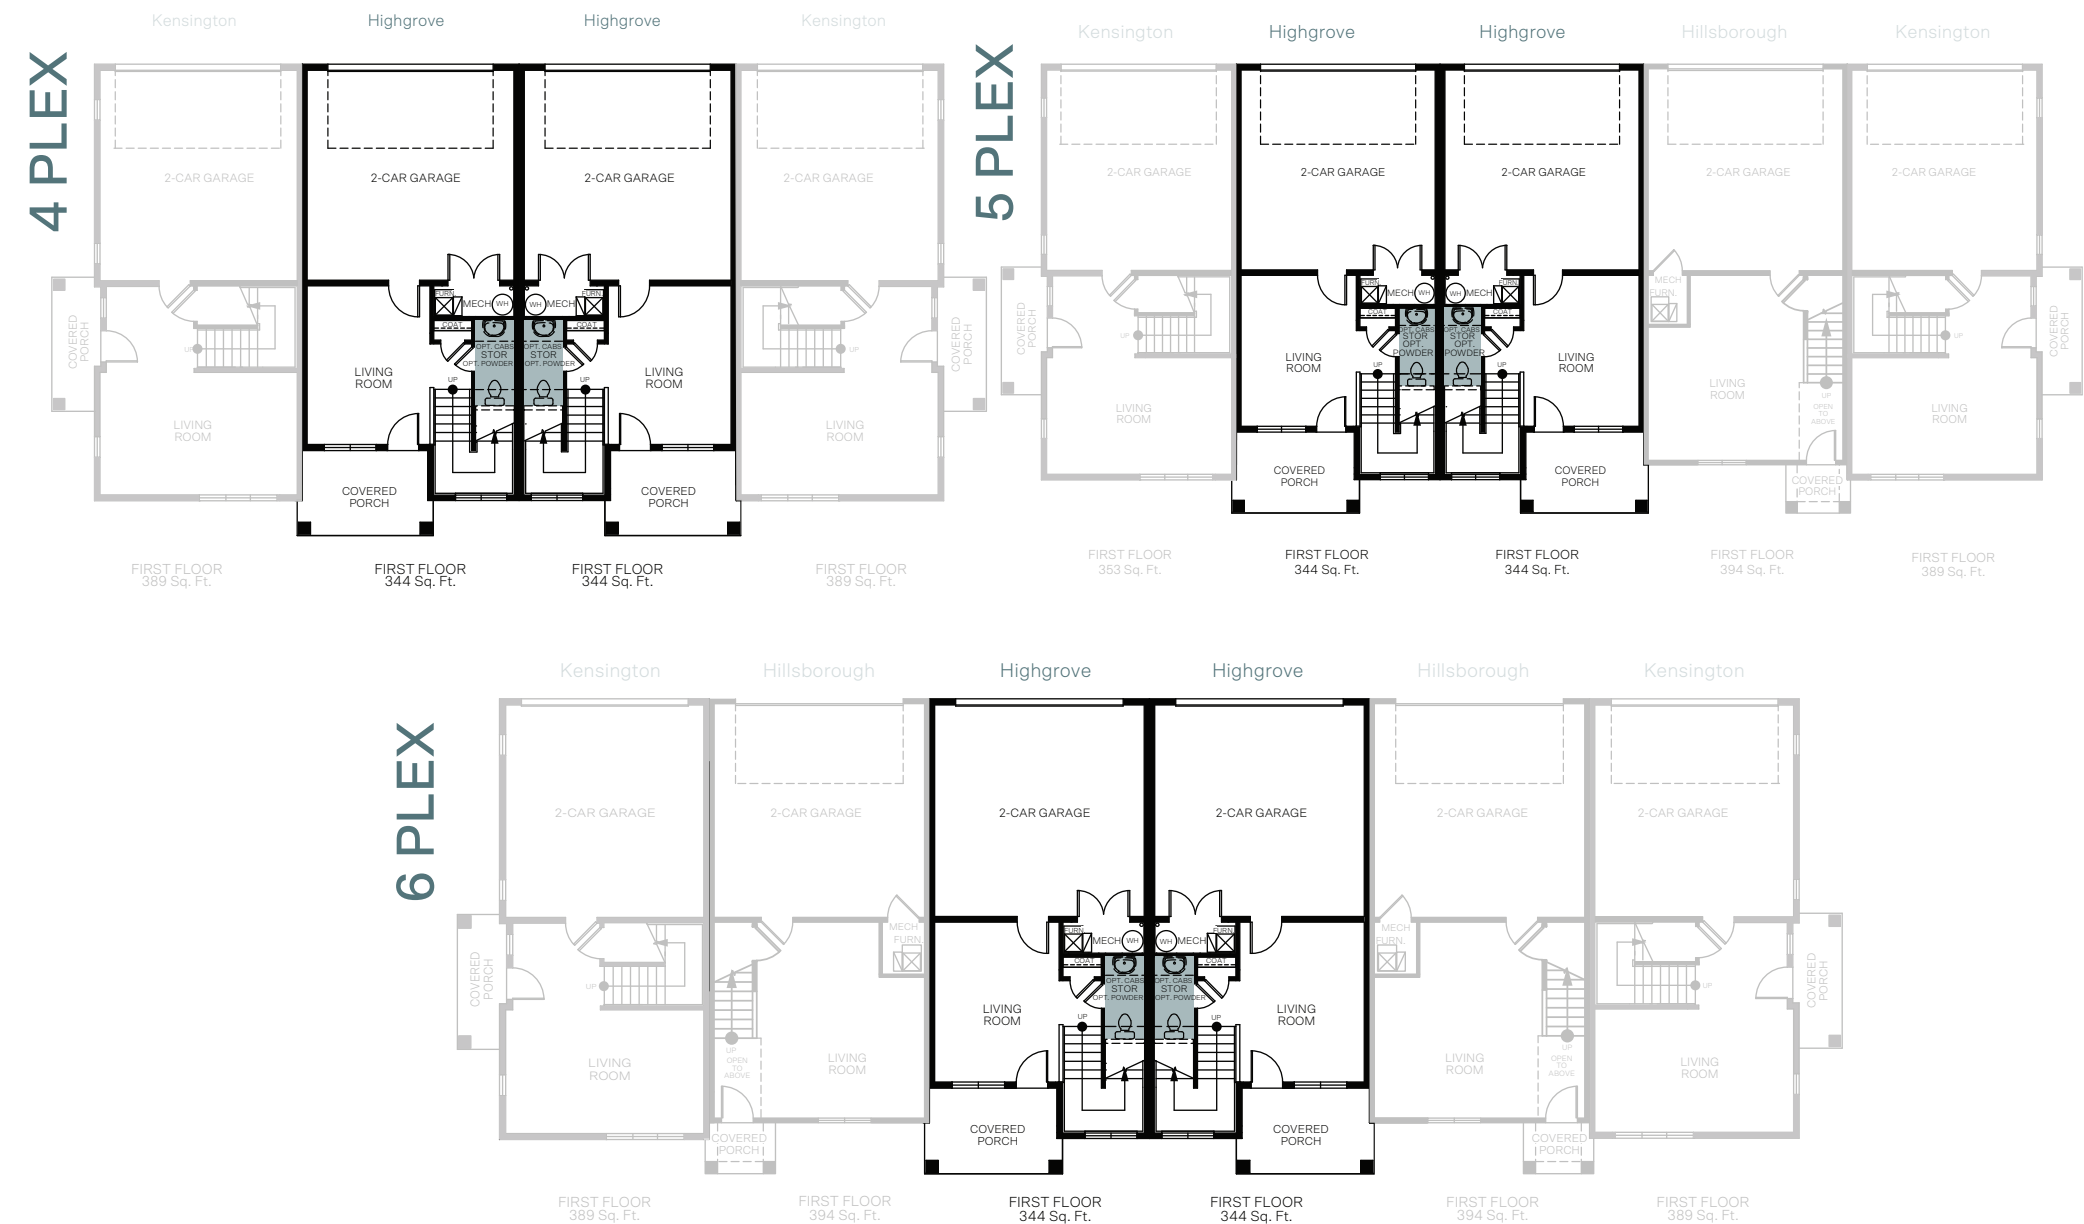

WoodsideHomes.com

Let's get you home.

Regency

At Meadowbrook

HIGHGROVE

THREE-STORY 1,827 SQ. FT.

FIRST FLOOR
344 Sq. Ft.

SECOND FLOOR
721 Sq. Ft.

THIRD FLOOR
762 Sq. Ft.

FLOOR PLAN LAYOUT

Woodside Homes reserves the right to change floor plans, features, elevations, prices, materials and specifications without notice. All square footages and measurements are approximate. Please see Sales Professional for full details. 11/2024