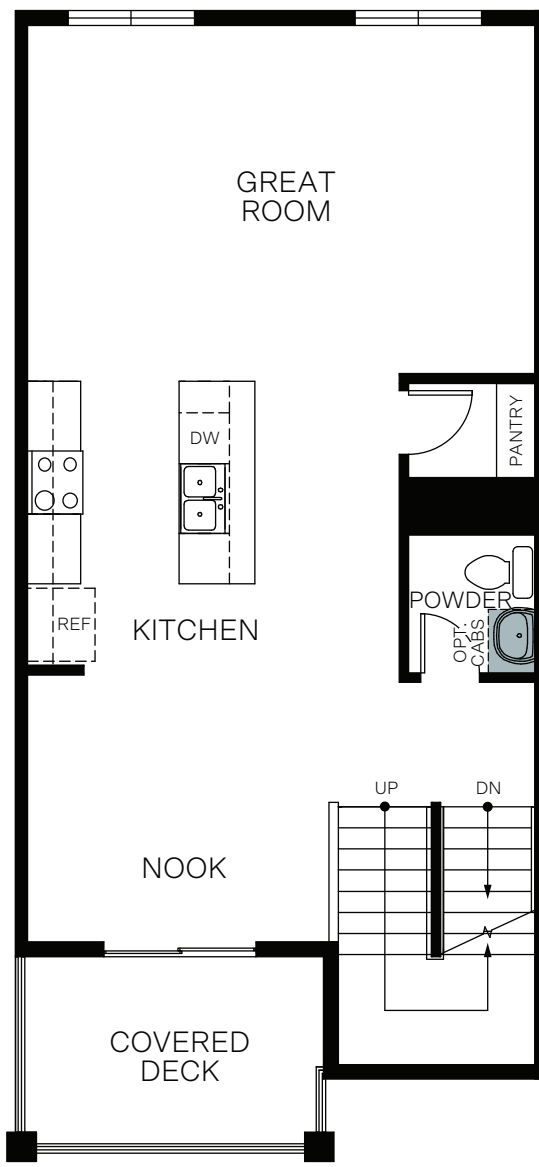

WoodsideHomes.com

Let's get you home.

Regency

At Meadowbrook

HIGHGROVE

THREE-STORY 1,827 SQ. FT.

FIRST FLOOR
344 Sq. Ft.

SECOND FLOOR
721 Sq. Ft.

THIRD FLOOR
762 Sq. Ft.

FLOOR PLAN LAYOUT

Woodside Homes reserves the right to change floor plans, features, elevations, prices, materials and specifications without notice. All square footages and measurements are approximate. Please see Sales Professional for full details. 11/2024