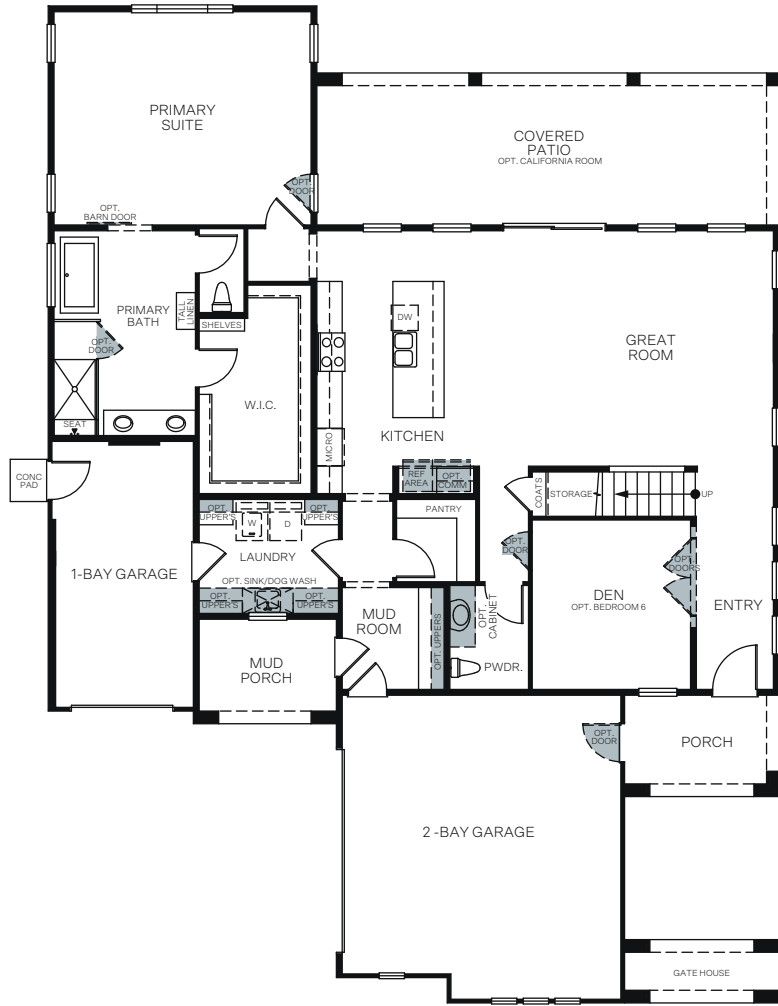

WoodsideHomes.com

Let's get you home.

Canyon Ridge

At The Preserve

THE VALLEY ROSE 5842

A - Traditional Prairie

B - Modern Prairie

C - Artisan Prairie

TWO STORY 4,002 SQ. FT.

FIRST FLOOR

SECOND FLOOR

OPTIONS

OPT. CALIFORNIA ROOM

OPT. CALIFORNIA ROOM WITH FIREPLACE

OPT. BEDROOM 6/BATH 5 ILO DEN

OPT. BEDROOM 5 SUITE/BATH 4 ILO BONUS ROOM