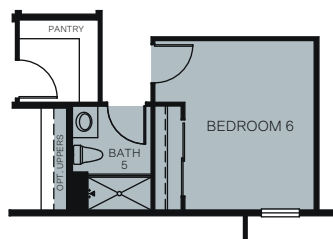

TWO STORY 4,002 SQ. FT.

FIRST FLOOR

SECOND FLOOR

OPTIONS

OPT. CALIFORNIA ROOM

OPT. CALIFORNIA ROOM WITH FIREPLACE

OPT. BEDROOM 6/BATH 5 ILO DEN

OPT. BEDROOM 5 SUITE/BATH 4 ILO BONUS ROOM