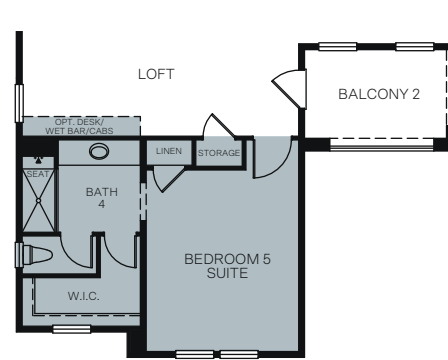

TWO STORY 4,002 SQ. FT.

FIRST FLOOR

SECOND FLOOR

OPTIONS

OPT. CALIFORNIA ROOM

OPT. CALIFORNIA ROOM WITH FIREPLACE

OPT. BEDROOM 6/BATH 5 ILO DEN

OPT. BEDROOM 5 SUITE/BATH 4 ILO BONUS ROOM