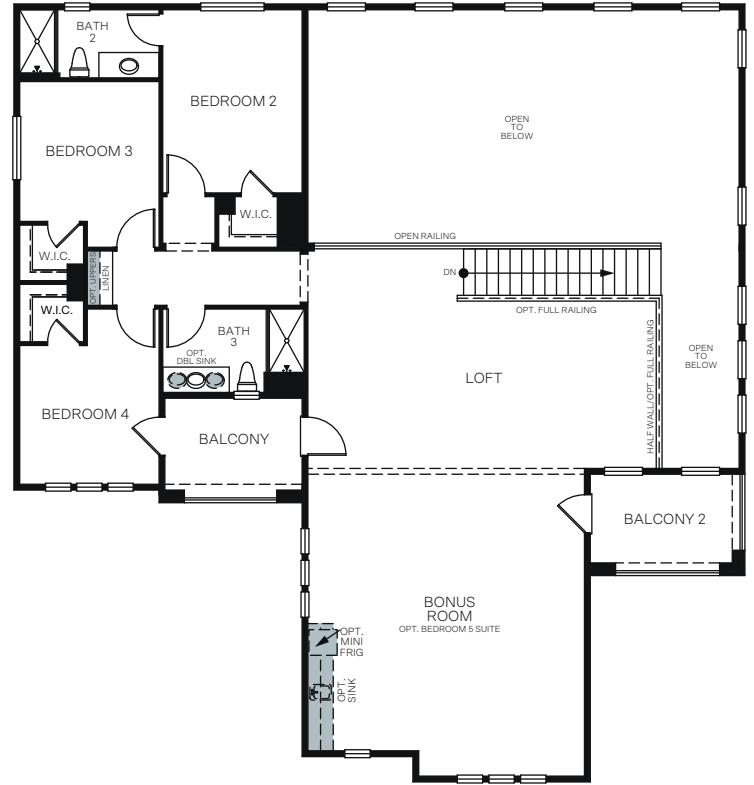

WoodsideHomes.com

Let's get you home.

Canyon Ridge

At The Preserve

THE VALLEY ROSE 5842

A - Traditional Prairie

B - Modern Prairie

C - Artisan Prairie

TWO STORY 4,002 SQ. FT.

FIRST FLOOR

SECOND FLOOR

OPTIONS

OPT. CALIFORNIA ROOM

OPT. CALIFORNIA ROOM WITH FIREPLACE

OPT. BEDROOM 6/BATH 5 ILO DEN

OPT. BEDROOM 5 SUITE/BATH 4 ILO BONUS ROOM