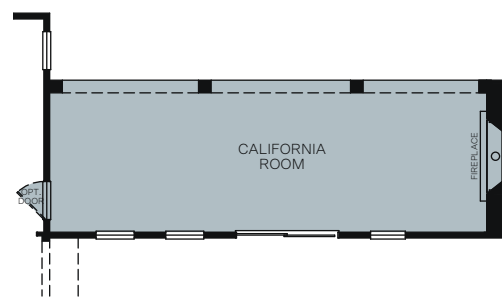

TWO STORY 4,002 SQ. FT.

FIRST FLOOR

SECOND FLOOR

OPTIONS

OPT. CALIFORNIA ROOM

OPT. CALIFORNIA ROOM WITH FIREPLACE

OPT. BEDROOM 6/BATH 5 ILO DEN

OPT. BEDROOM 5 SUITE/BATH 4 ILO BONUS ROOM