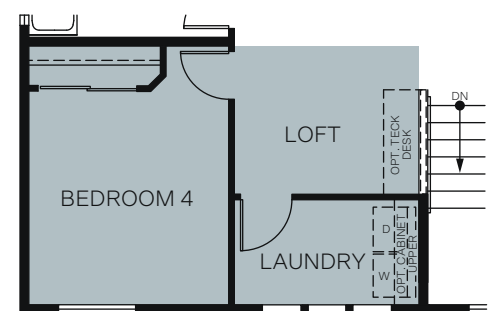

TWO-STORY 1,742 SQ. FT.

FIRST FLOOR
910 Sq. Ft.

SECOND FLOOR
832 Sq. Ft.

OPT. EXTENDED PANTRY
(Available With Selection Of
Opt. Bedroom 4/Laundry)

OPT. BONUS ROOM
Adds: 295 Sq. Ft.

OPT. BEDROOM 4/LOFT
Adds: 295 Sq. Ft.

OPT. BEDROOM 4,
LAUNDRY & LOFT
Adds: 295 Sq. Ft.