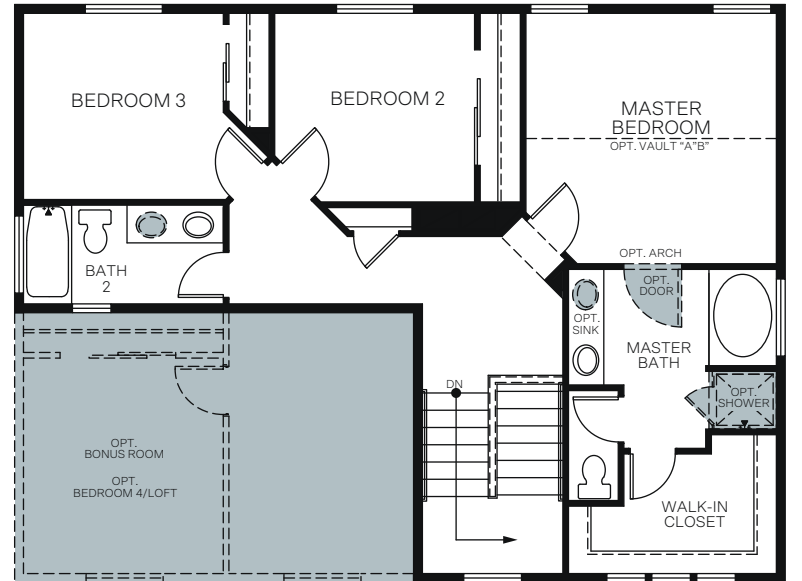

TWO-STORY 1,742 SQ. FT.

FIRST FLOOR
910 Sq. Ft.

SECOND FLOOR
832 Sq. Ft.

OPT. EXTENDED PANTRY
(Available With Selection Of
Opt. Bedroom 4/Laundry)

OPT. BONUS ROOM
Adds: 295 Sq. Ft.

OPT. BEDROOM 4/LOFT
Adds: 295 Sq. Ft.

OPT. BEDROOM 4,
LAUNDRY & LOFT
Adds: 295 Sq. Ft.