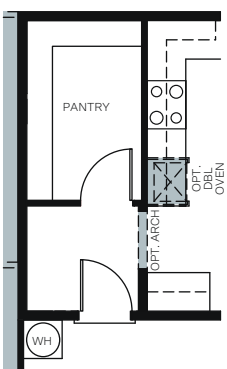

TWO-STORY 1,742 SQ. FT.

FIRST FLOOR
910 Sq. Ft.

SECOND FLOOR
832 Sq. Ft.

OPT. EXTENDED PANTRY
(Available With Selection Of
Opt. Bedroom 4/Laundry)

OPT. BONUS ROOM
Adds: 295 Sq. Ft.

OPT. BEDROOM 4/LOFT
Adds: 295 Sq. Ft.

OPT. BEDROOM 4,
LAUNDRY & LOFT
Adds: 295 Sq. Ft.