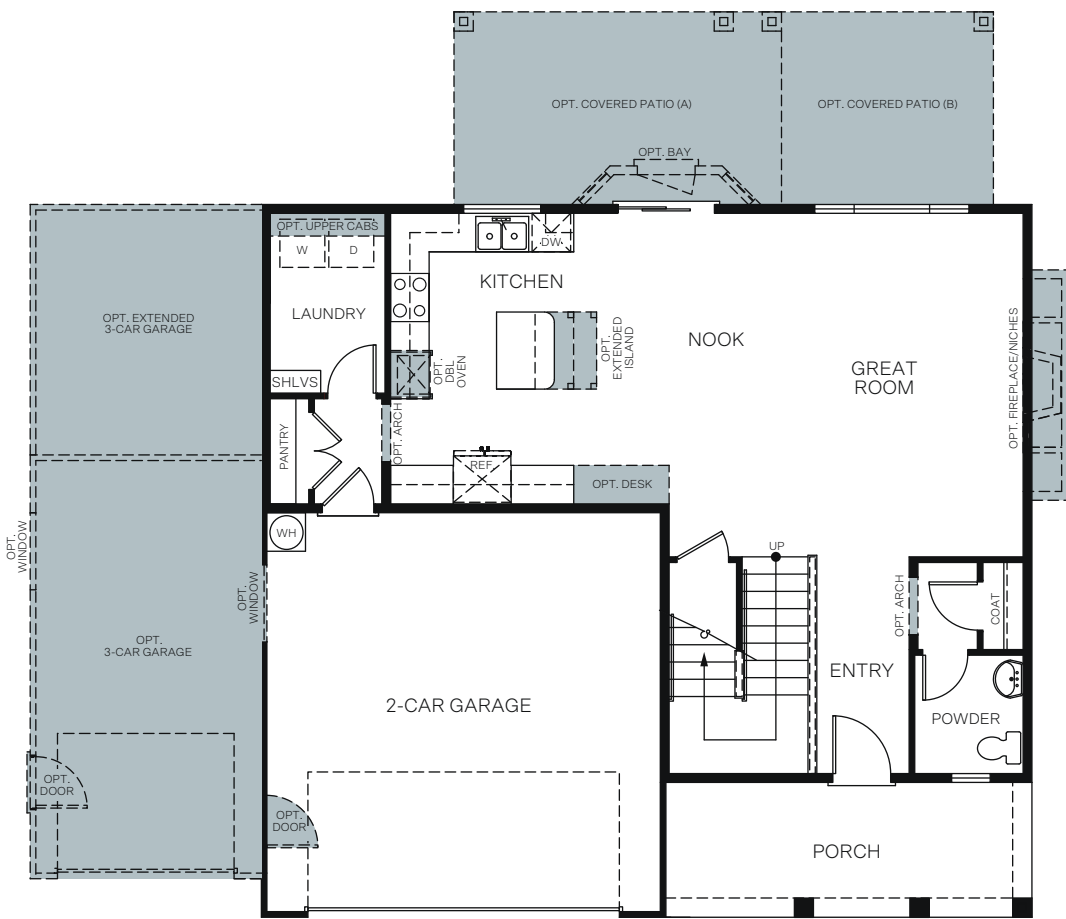

WoodsideHomes.com

Let's get you home.

Grandeur

At Stonecreek

AMESBURY

Traditional (A)

Farmhouse (B)

Prairie (D)

TWO-STORY 1,742 SQ. FT.

FIRST FLOOR
910 Sq. Ft.

SECOND FLOOR
832 Sq. Ft.

OPT. EXTENDED PANTRY
(Available With Selection Of
Opt. Bedroom 4/Laundry)

OPT. BONUS ROOM
Adds: 295 Sq. Ft.

OPT. BEDROOM 4/LOFT
Adds: 295 Sq. Ft.

OPT. BEDROOM 4,
LAUNDRY & LOFT
Adds: 295 Sq. Ft.