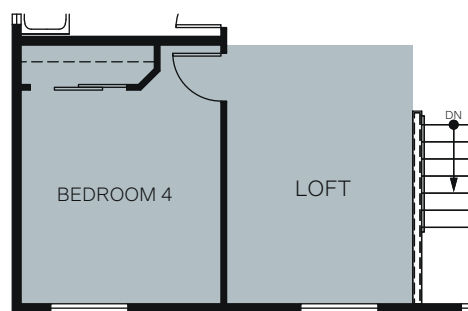

TWO-STORY 1,742 SQ. FT.

FIRST FLOOR
910 Sq. Ft.

SECOND FLOOR
832 Sq. Ft.

OPT. EXTENDED PANTRY
(Available With Selection Of
Opt. Bedroom 4/Laundry)

OPT. BONUS ROOM
Adds: 295 Sq. Ft.

OPT. BEDROOM 4/LOFT
Adds: 295 Sq. Ft.

OPT. BEDROOM 4,
LAUNDRY & LOFT
Adds: 295 Sq. Ft.