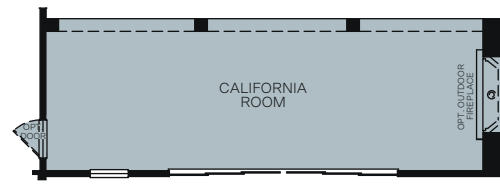

WoodsideHomes.com

Let's get you home.

Ivy Gate Series

At Farmstead

THE SUN PORCH 6530

TWO STORY 3,466 SQ. FT.

FIRST FLOOR

SECOND FLOOR

OPTIONS

OPT. CALIFORNIA ROOM

OPT. BEDROOM 5 SUITE ILO LOFT

OPT. BEDROOM 6 BATH 5 AT DEN