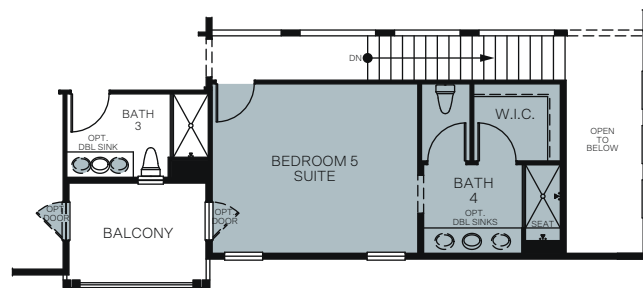

WoodsideHomes.com

Let's get you home.

Ivy Gate Series

At Farmstead

THE SUN PORCH 6530

TWO STORY 3,466 SQ. FT.

FIRST FLOOR

SECOND FLOOR

OPTIONS

OPT. CALIFORNIA ROOM

OPT. BEDROOM 5 SUITE ILO LOFT

OPT. BEDROOM 6 BATH 5 AT DEN