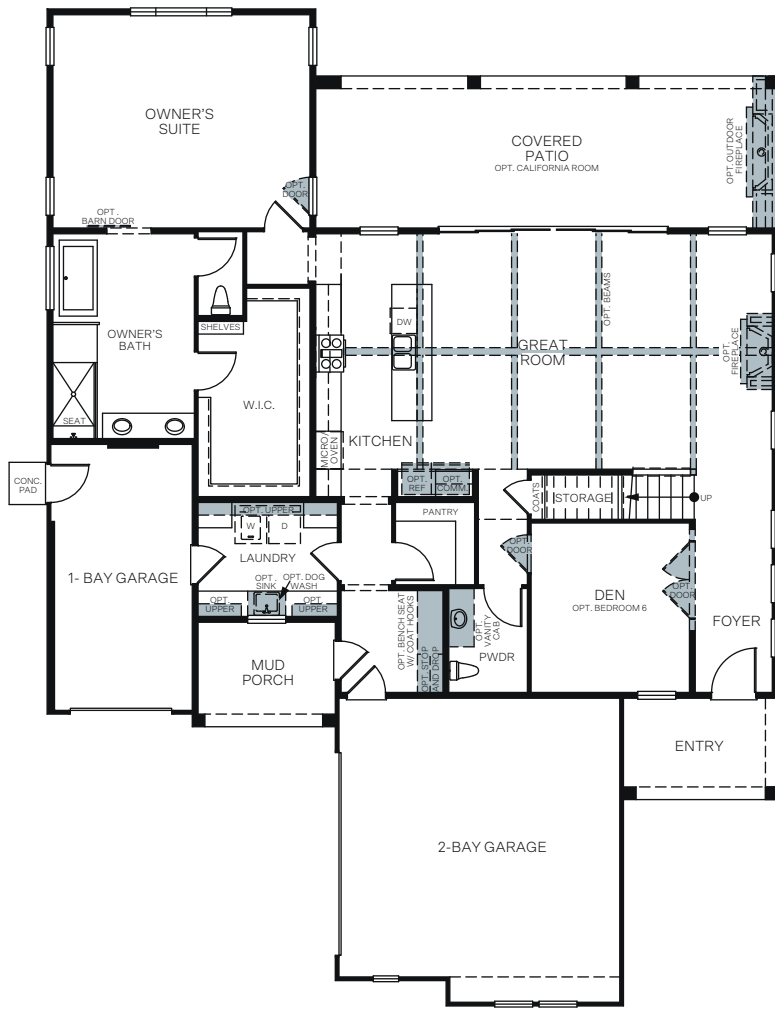

WoodsideHomes.com

Let's get you home.

Ivy Gate Series

At Farmstead

THE SUN PORCH 6530

TWO STORY 3,466 SQ. FT.

FIRST FLOOR

SECOND FLOOR

OPTIONS

OPT. CALIFORNIA ROOM

OPT. BEDROOM 5 SUITE ILO LOFT

OPT. BEDROOM 6 BATH 5 AT DEN