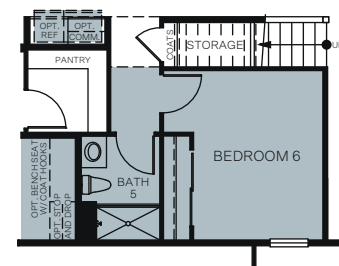

WoodsideHomes.com

Let's get you home.

Ivy Gate Series

At Farmstead

THE SUN PORCH 6530

TWO STORY 3,466 SQ. FT.

FIRST FLOOR

SECOND FLOOR

OPTIONS

OPT. CALIFORNIA ROOM

OPT. BEDROOM 5 SUITE ILO LOFT

OPT. BEDROOM 6 BATH 5 AT DEN