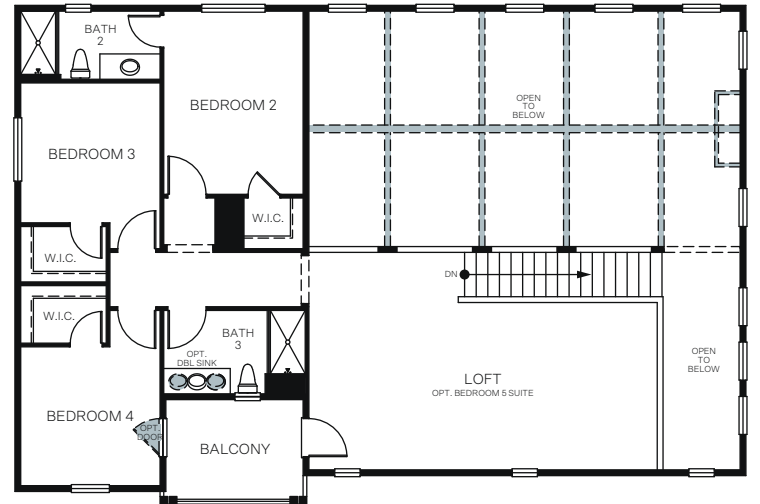

WoodsideHomes.com

Let's get you home.

Ivy Gate Series

At Farmstead

THE SUN PORCH 6530

TWO STORY 3,466 SQ. FT.

FIRST FLOOR

SECOND FLOOR

OPTIONS

OPT. CALIFORNIA ROOM

OPT. BEDROOM 5 SUITE ILO LOFT

OPT. BEDROOM 6 BATH 5 AT DEN