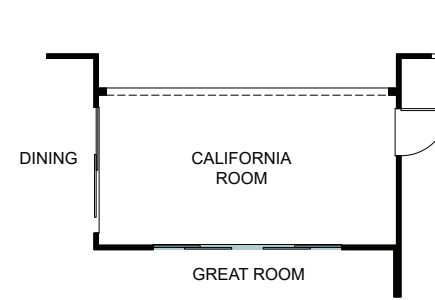

LEXINGTON

SINGLE STORY

2,925 Finished Sq. Ft. • 4 Bedrooms • 3.5 Baths

OPTIONAL
12'-0" CENTER MEET SLIDING
GLASS DOOR AT
GREAT ROOM

OPTIONAL
FIREPLACE AT
GREAT ROOM

OPTIONAL
WINE
ROOM

OPTIONAL
FLEX
ROOM W/
DESK