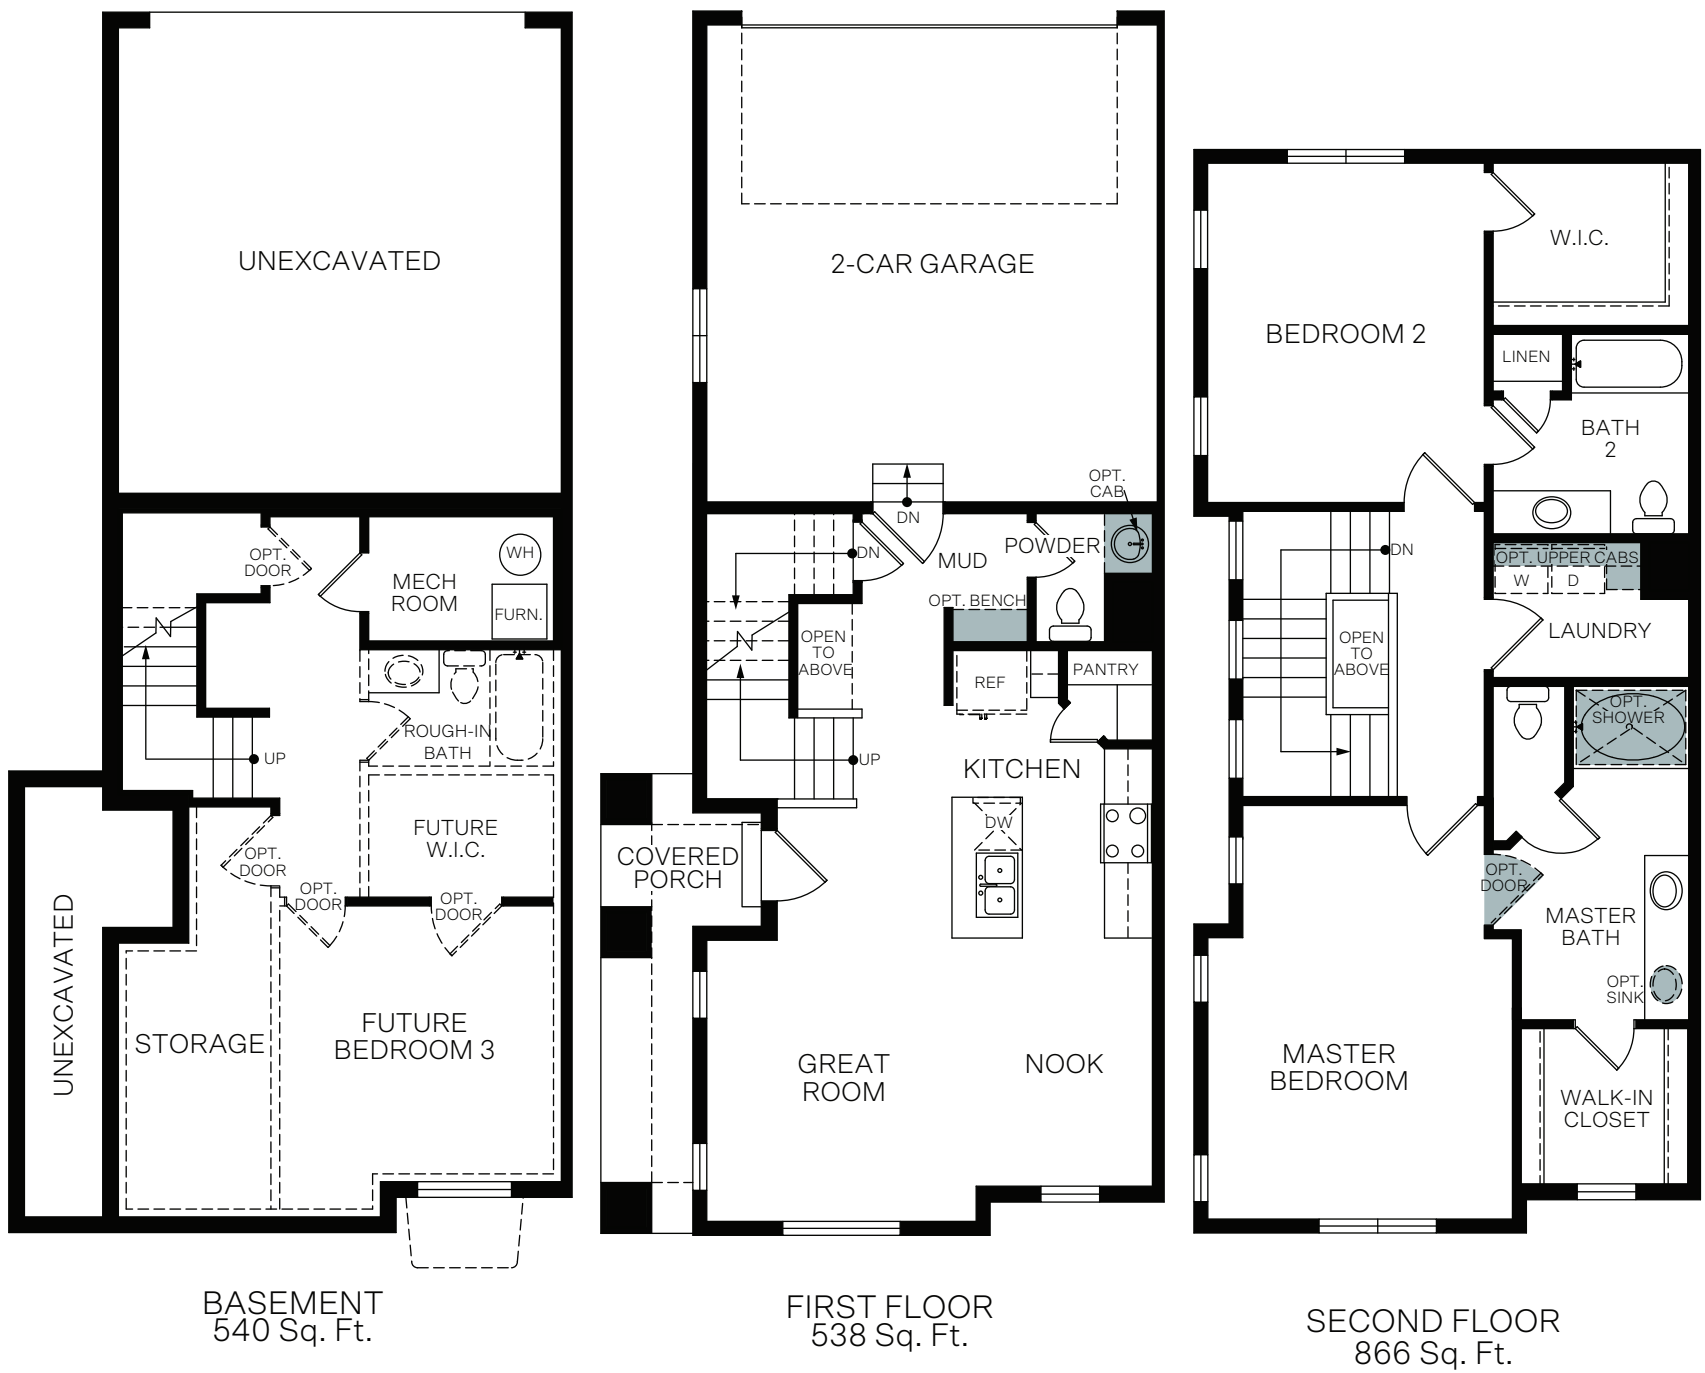

WoodsideHomes.com

Let's get you home.

Legacy At Sky Ranch

BUCHANAN

TWO-STORY 1,404 SQ. FT.

FLOOR PLAN LAYOUT

Woodside Homes reserves the right to change floor plans, features, elevations, prices, materials and specifications without notice. All square footages and measurements are approximate. Please see Sales Professional for full details. 02/2023