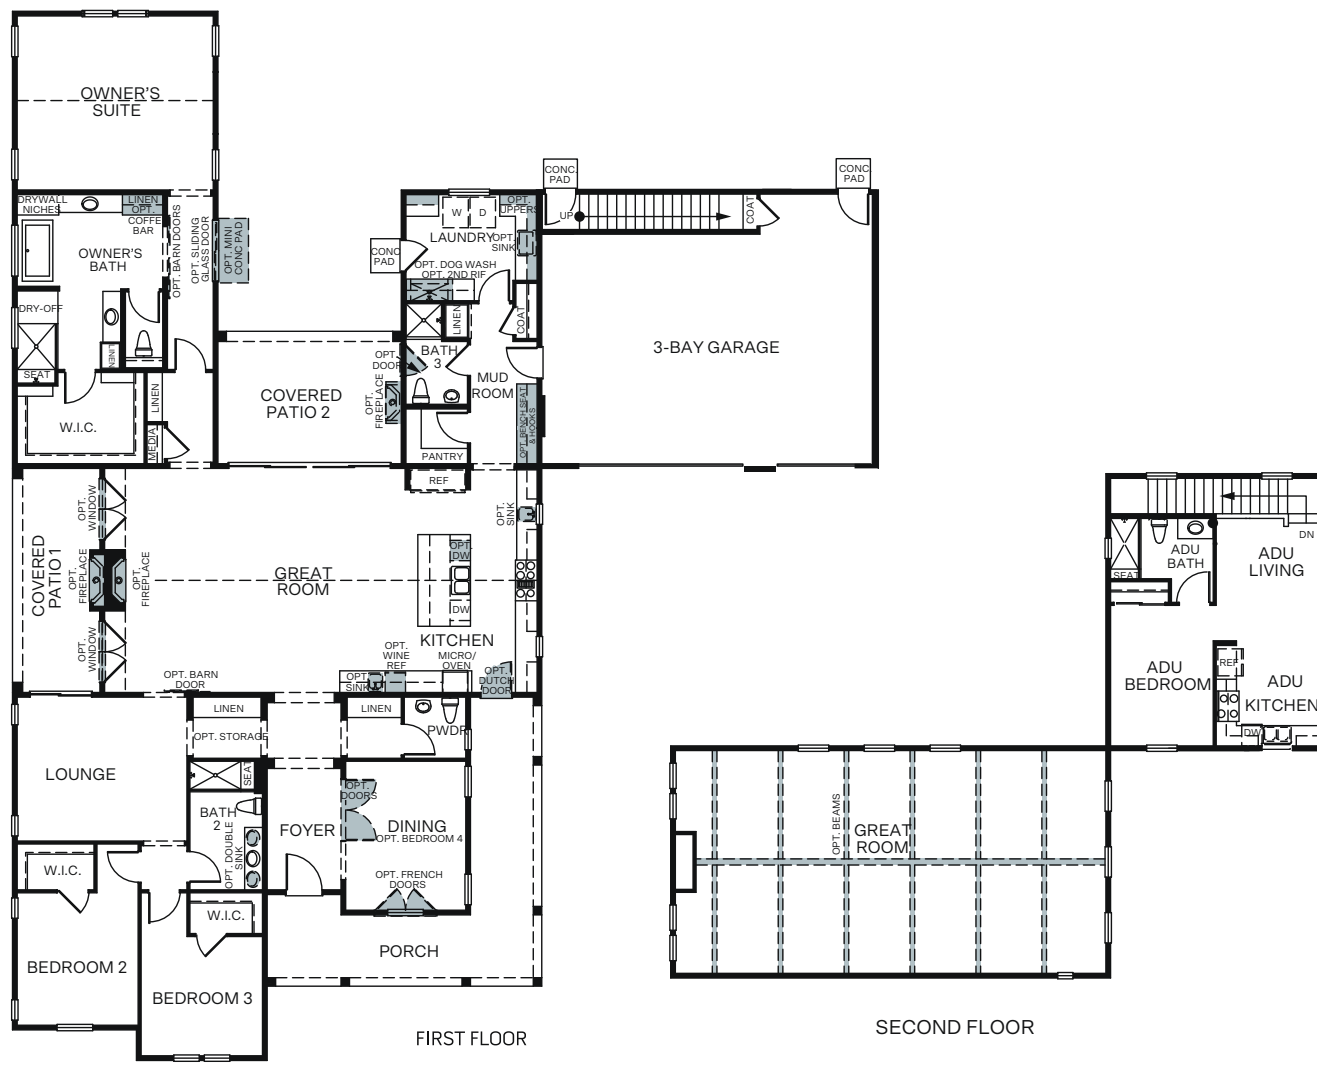

WoodsideHomes.com

Let's get you home.

Red Porch Series

At Farmstead

THE MILL COTTAGE W/ BONUS 8511

A - Traditional Farmhouse

B - Modern Farmhouse

C - Artisan Farmhouse

TWO STORY 4,142 SQ. FT.

OPTIONS

OPT. BEDROOM 4 ILO FLEX/DINING

OPT. STORAGE

OPT. COVERED PATIO 3