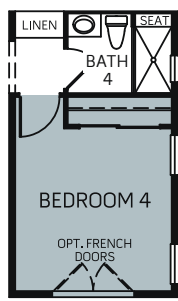

TWO STORY 4,142 SQ. FT.

OPTIONS

OPT. BEDROOM 4 ILO FLEX/DINING

OPT. STORAGE

OPT. COVERED PATIO 3