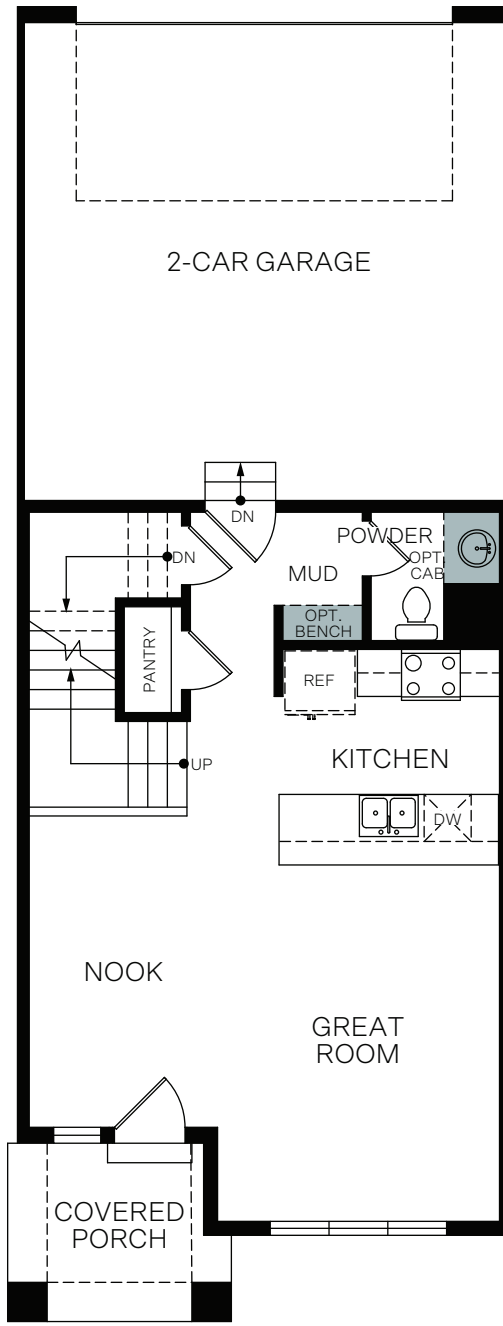

WoodsideHomes.com

Let's get you home.

Legacy At Sky Ranch

MADISON

4 Plex A

5 Plex

6 Plex

TWO-STORY 1,513 FINISHED SQ. FT.

BASEMENT
575 Sq. Ft.

FIRST FLOOR
546 Sq. Ft.

SECOND FLOOR
967 Sq. Ft.

FLOOR PLAN LAYOUT