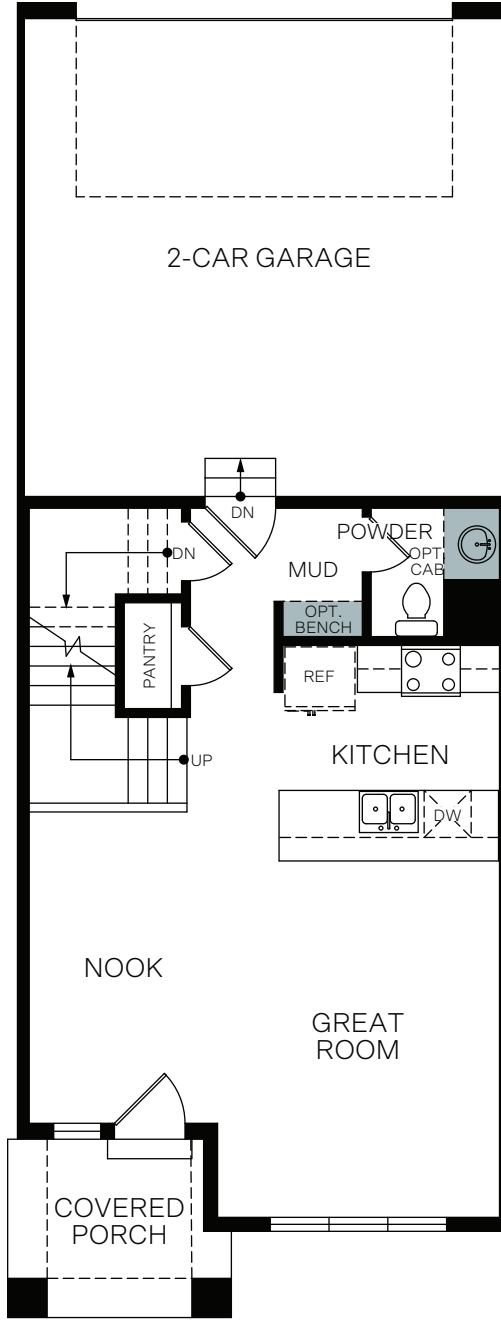

## At Sky Ranch

MADISON

TWO-STORY 1,513 FINISHED SQ. FT.

BASEMENT  
575 Sq. Ft.

FIRST FLOOR  
546 Sq. Ft.

SECOND FLOOR  
967 Sq. Ft.

FLOOR PLAN LAYOUT