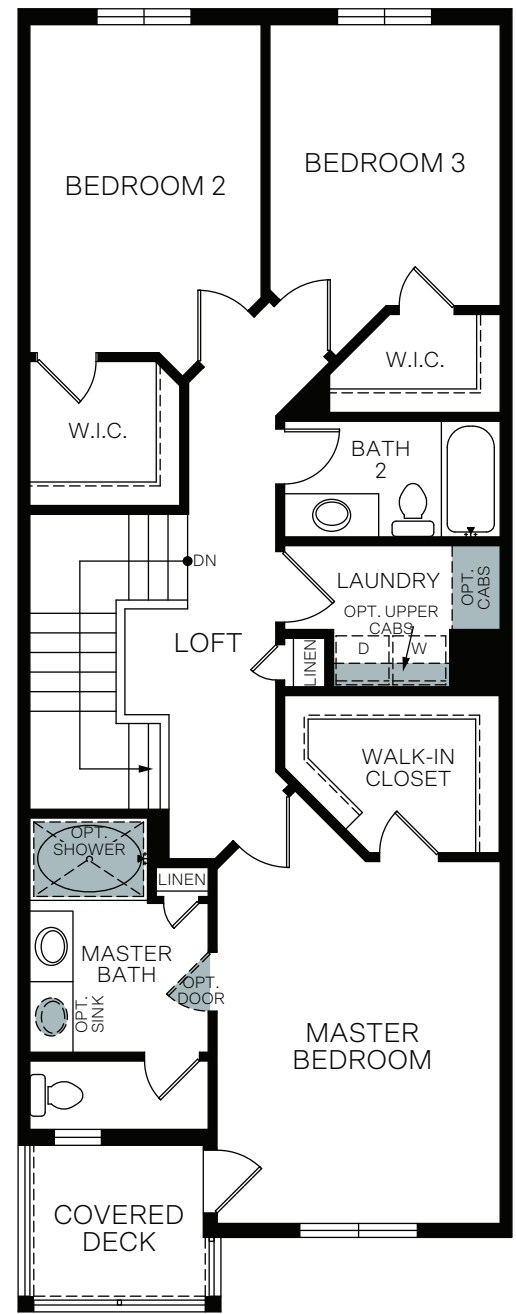

WoodsideHomes.com

Let's get you home.

Legacy At Sky Ranch

MADISON

4 Plex A

5 Plex

6 Plex

TWO-STORY 1,513 FINISHED SQ. FT.

BASEMENT
575 Sq. Ft.

FIRST FLOOR
546 Sq. Ft.

SECOND FLOOR
967 Sq. Ft.

FLOOR PLAN LAYOUT