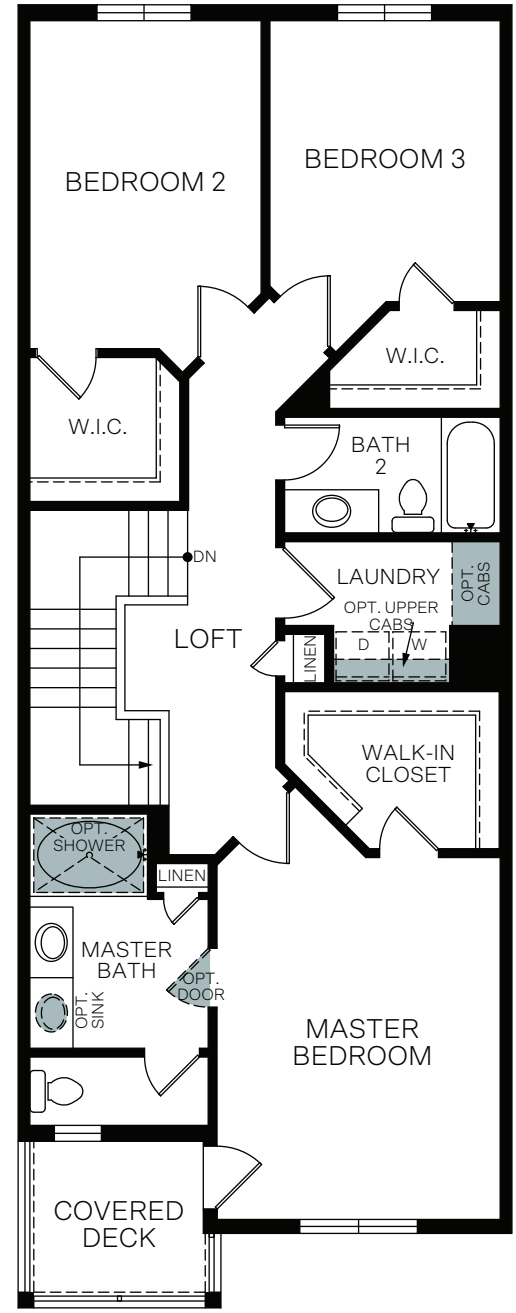

## At Sky Ranch

MADISON

TWO-STORY 1,513 FINISHED SQ. FT.

BASEMENT  
575 Sq. Ft.

FIRST FLOOR  
546 Sq. Ft.

SECOND FLOOR  
967 Sq. Ft.

FLOOR PLAN LAYOUT