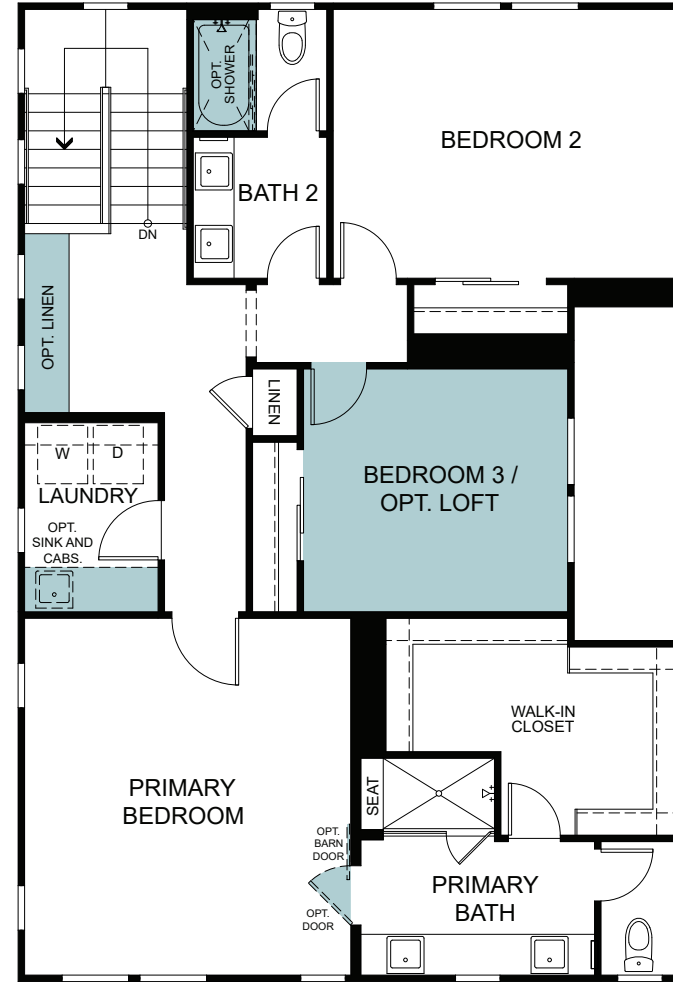

The Meadows at Souza Skyview

Two Story 2,075 Sq. Ft.

SKYVIEW

TWO STORY

2,075 Finished Sq. Ft. • 4 Bedrooms • 3 Baths

FIRST FLOOR

SECOND FLOOR

Woodside Homes reserves the right to change floor plans, features, elevations, prices, materials and specifications without notice. All square footages and measurements are approximate. Please see Sales Professional for full details. 07/2023