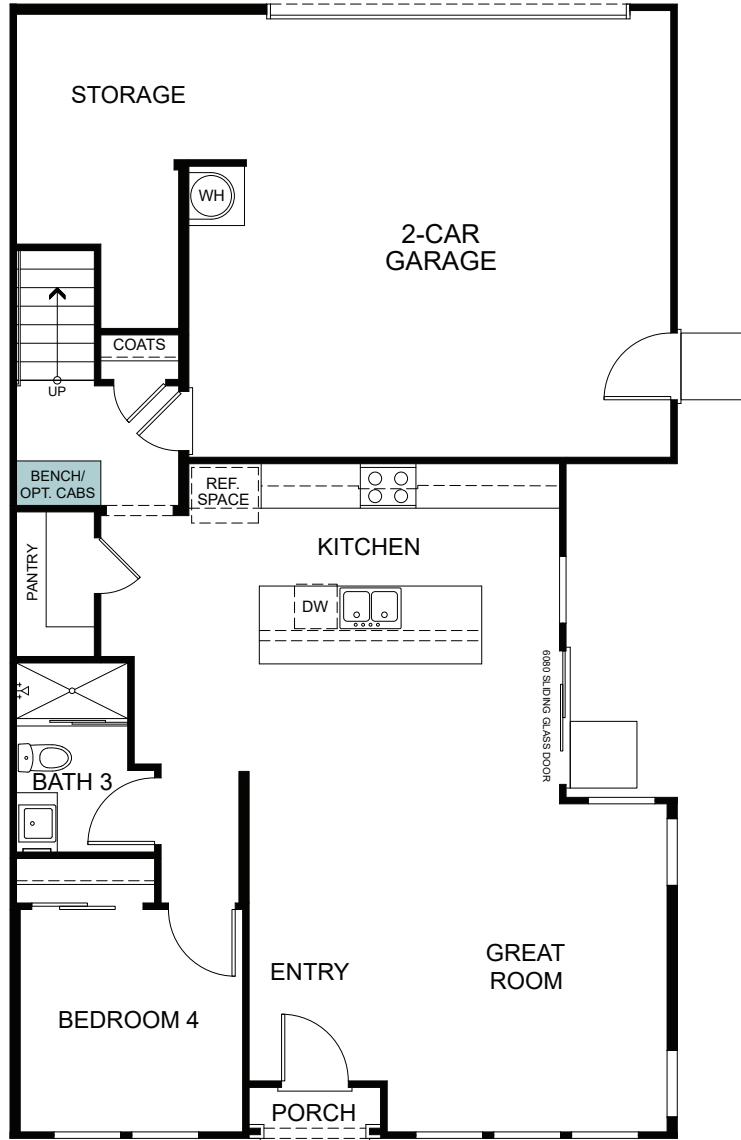

The Meadows at Souza Skyview

Two Story 2,075 Sq. Ft.

SKYVIEW

TWO STORY

2,075 Finished Sq. Ft. • 4 Bedrooms • 3 Baths

FIRST FLOOR

SECOND FLOOR

Woodside Homes reserves the right to change floor plans, features, elevations, prices, materials and specifications without notice. All square footages and measurements are approximate. Please see Sales Professional for full details. 07/2023