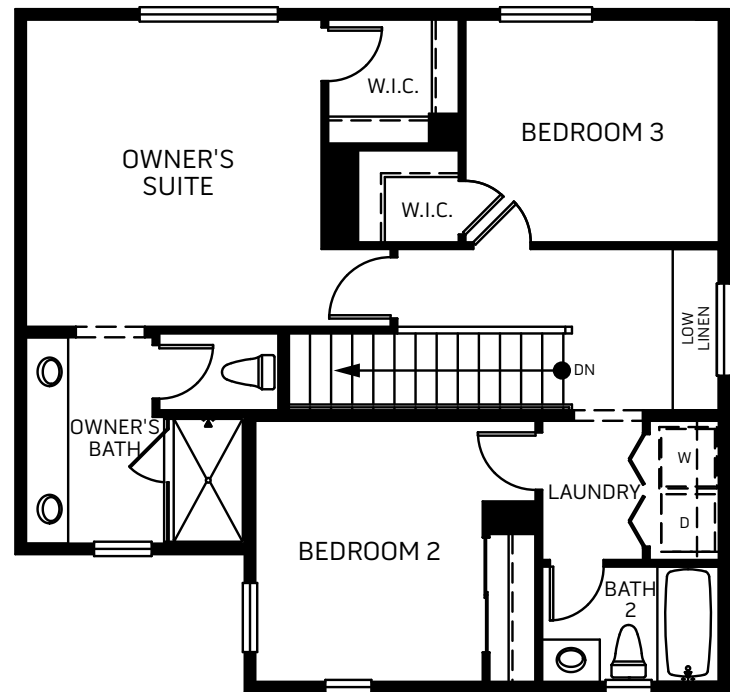

THE SWEET PEA - 3110

A - Stucco Bungalow

B - Farmhouse

C - Modern Prairie

Two Story • 1,436 Sq. Ft • 3 Bedrooms • 2.5 Baths
Living • Nook • 2-Bay Garage

FIRST FLOOR

SECOND FLOOR

Woodside Homes reserves the right to change elevations, specifications, materials and prices without notice. All square footages are approximate. Window location, porches, ceiling heights and room dimensions vary per elevation. The availability of certain options is subject to construction status and schedule. Optional features may be predetermined and included at additional cost on select homes. Renderings are artist's conception only.