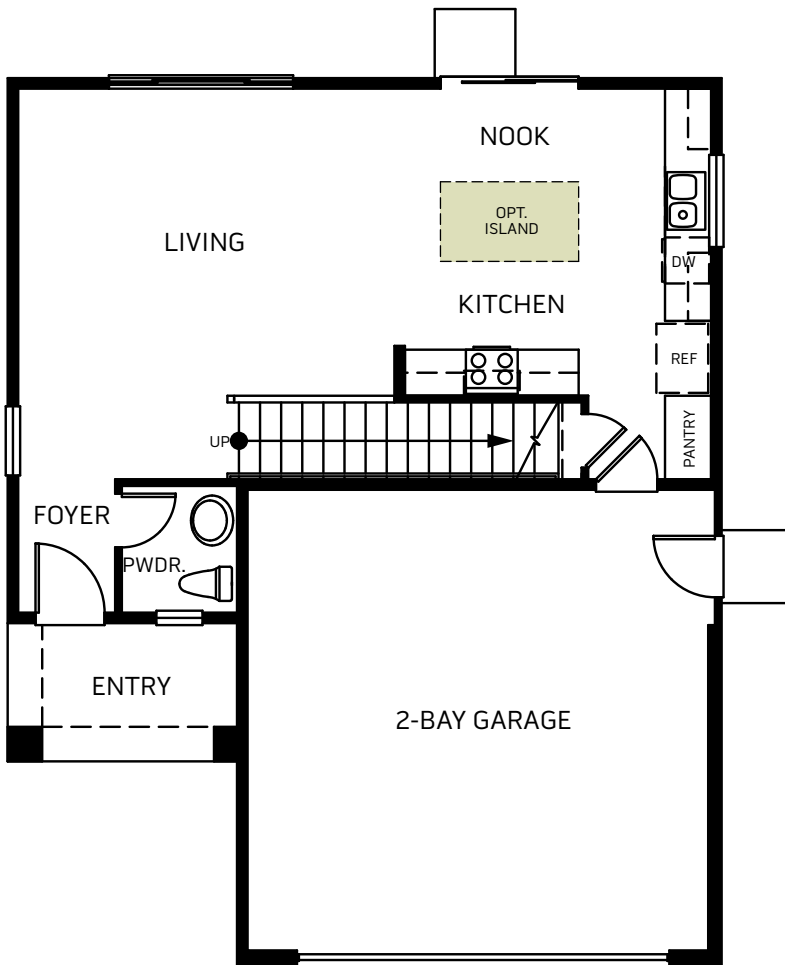

THE SWEET PEA - 3110

A - Stucco Bungalow

B - Farmhouse

C - Modern Prairie

Two Story • 1,436 Sq. Ft • 3 Bedrooms • 2.5 Baths
Living • Nook • 2-Bay Garage

FIRST FLOOR

SECOND FLOOR

Woodside Homes reserves the right to change elevations, specifications, materials and prices without notice. All square footages are approximate. Window location, porches, ceiling heights and room dimensions vary per elevation. The availability of certain options is subject to construction status and schedule. Optional features may be predetermined and included at additional cost on select homes. Renderings are artist's conception only.