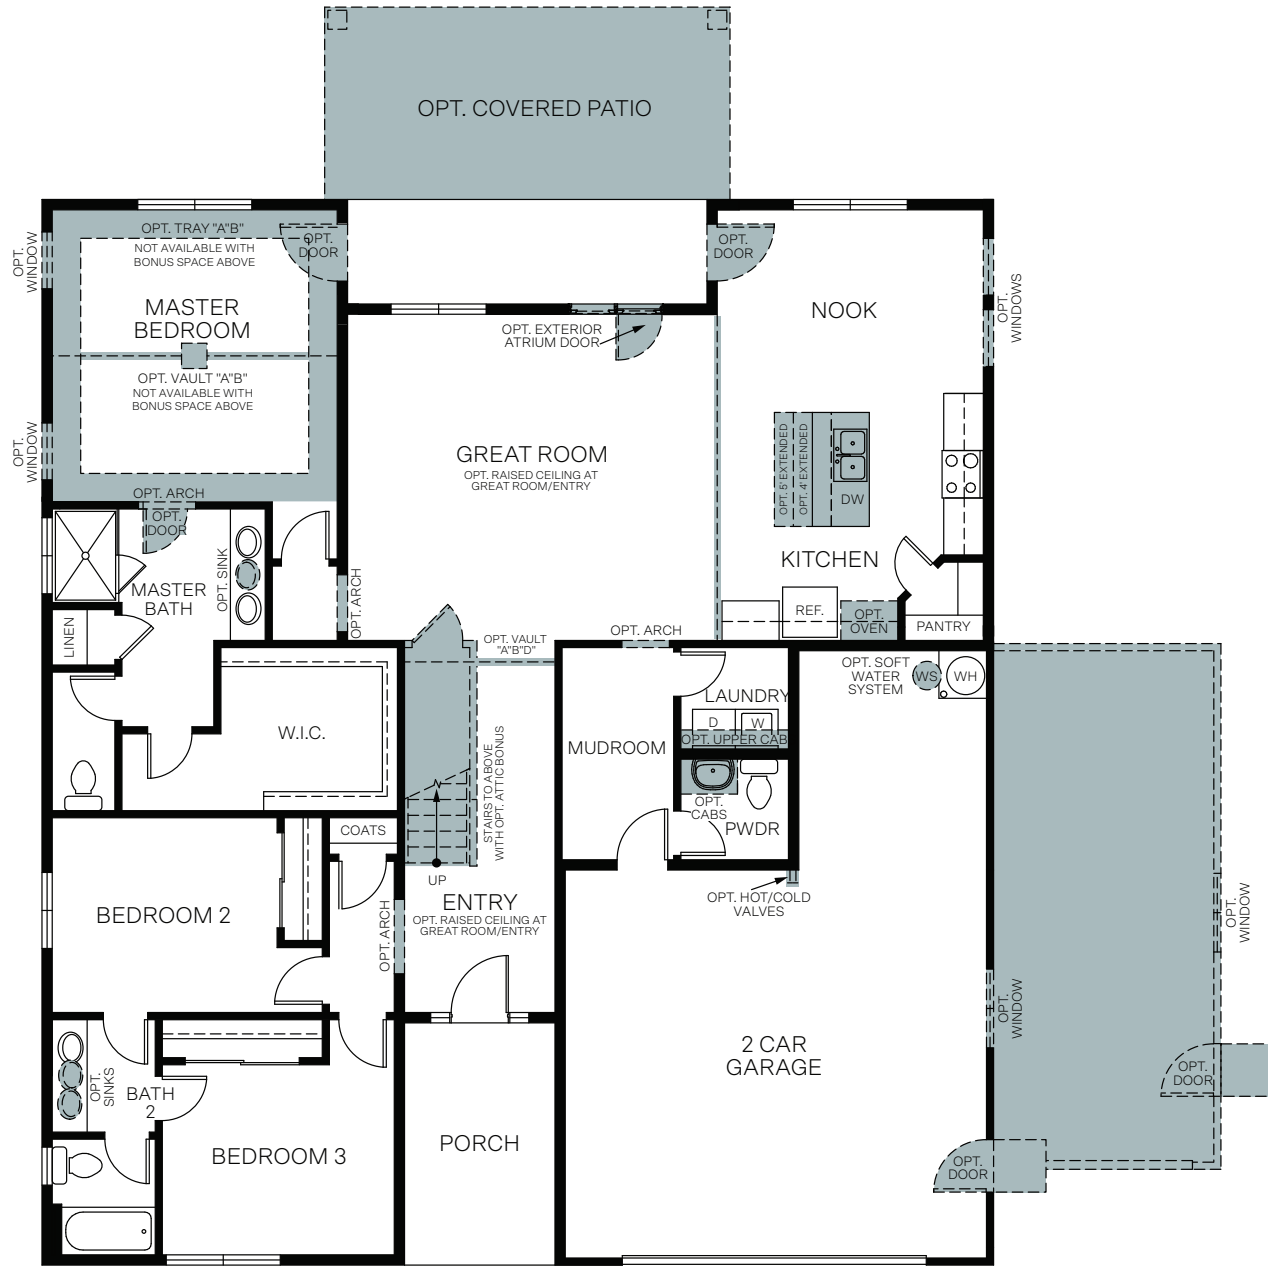

WoodsideHomes.com

Let's get you home.

Parkview At Shoreline

EVERGLADE

ONE-STORY 1,919 SQ. FT.

FIRST FLOOR
1,919 Sq.Ft.