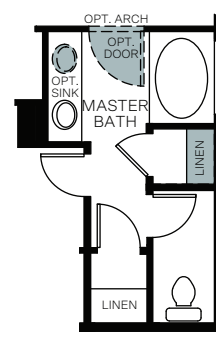

ONE-STORY 1,590 SQ. FT.

BASEMENT
416 Sq. Ft.

FIRST FLOOR
1,590 Sq. Ft.

ELEVATION B & D
BEDROOM 3/LAUNDRY ROOM
Reduces by 12 Sq. Ft.

OPT. LINEN CLOSET
AT MASTER BATH

OPT. TRANSOM WINDOW AT GREAT ROOM

OPT. COVERED DECK (A)
PARTIAL DAYLIGHT

OPT. COVERED DECK (A) - FULL DAYLIGHT

OPT. COVERED DECK (B) - PARTIAL DAYLIGHT

OPT. COVERED DECK (B) - FULL DAYLIGHT