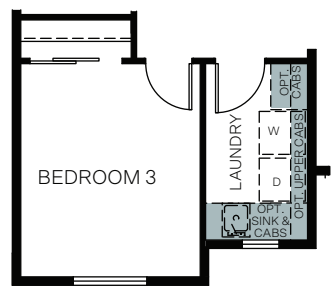

ONE-STORY 1,590 SQ. FT.

BASEMENT
416 Sq. Ft.

FIRST FLOOR
1,590 Sq. Ft.

ELEVATION B & D
BEDROOM 3/LAUNDRY ROOM
Reduces by 12 Sq. Ft.

OPT. LINEN CLOSET
AT MASTER BATH

OPT. TRANSOM WINDOW AT GREAT ROOM

OPT. COVERED DECK (A)
PARTIAL DAYLIGHT