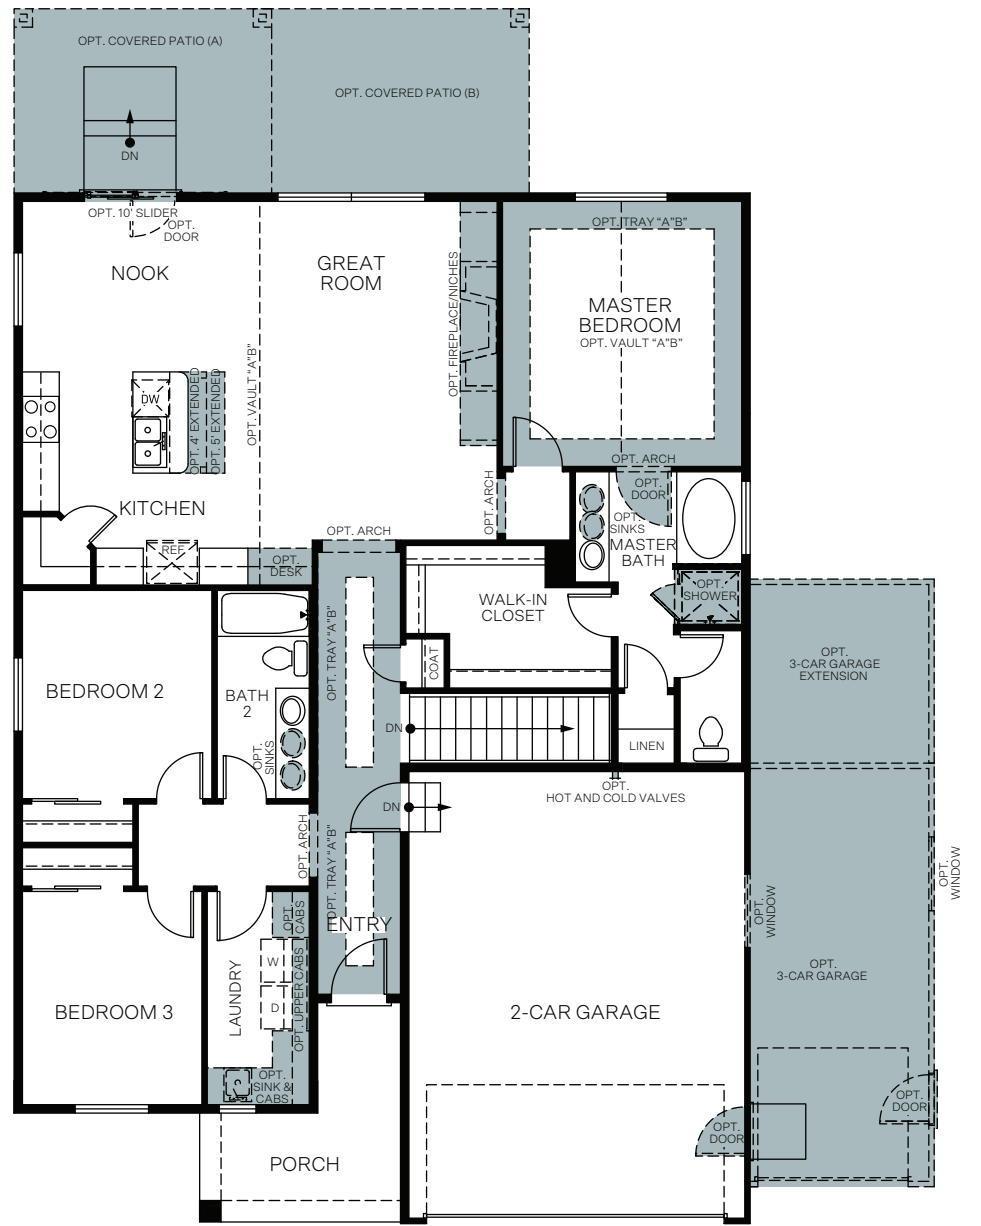

WoodsideHomes.com

Let's get you home.

Cascade

At Sky Ranch

EDGEWATER

Farmhouse (B)

Traditional (A)

Prairie (D)

ONE-STORY 1,590 SQ. FT.

BASEMENT
416 Sq. Ft.

FIRST FLOOR
1,590 Sq. Ft.

ELEVATION B & D
BEDROOM 3/LAUNDRY ROOM
Reduces by 12 Sq. Ft.

OPT. LINEN CLOSET
AT MASTER BATH

OPT. TRANSOM WINDOW AT GREAT ROOM

OPT. COVERED DECK (A)
PARTIAL DAYLIGHT

OPT. COVERED DECK (A) - FULL DAYLIGHT

OPT. COVERED DECK (B) - PARTIAL DAYLIGHT

OPT. COVERED DECK (B) - FULL DAYLIGHT