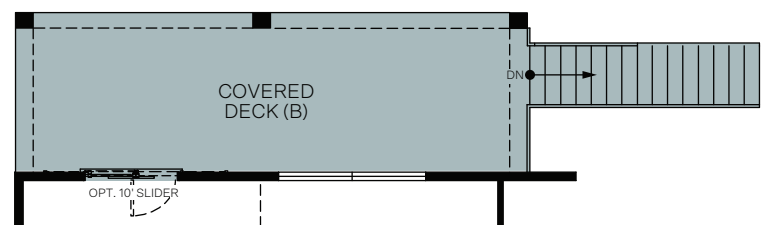

ONE-STORY 1,590 SQ. FT.

BASEMENT
416 Sq. Ft.

FIRST FLOOR
1,590 Sq. Ft.

ELEVATION B & D
BEDROOM 3/LAUNDRY ROOM
Reduces by 12 Sq. Ft.

OPT. LINEN CLOSET
AT MASTER BATH

OPT. TRANSOM WINDOW AT GREAT ROOM

OPT. COVERED DECK (A)
PARTIAL DAYLIGHT

OPT. COVERED DECK (A) - FULL DAYLIGHT

OPT. COVERED DECK (B) - PARTIAL DAYLIGHT

OPT. COVERED DECK (B) - FULL DAYLIGHT