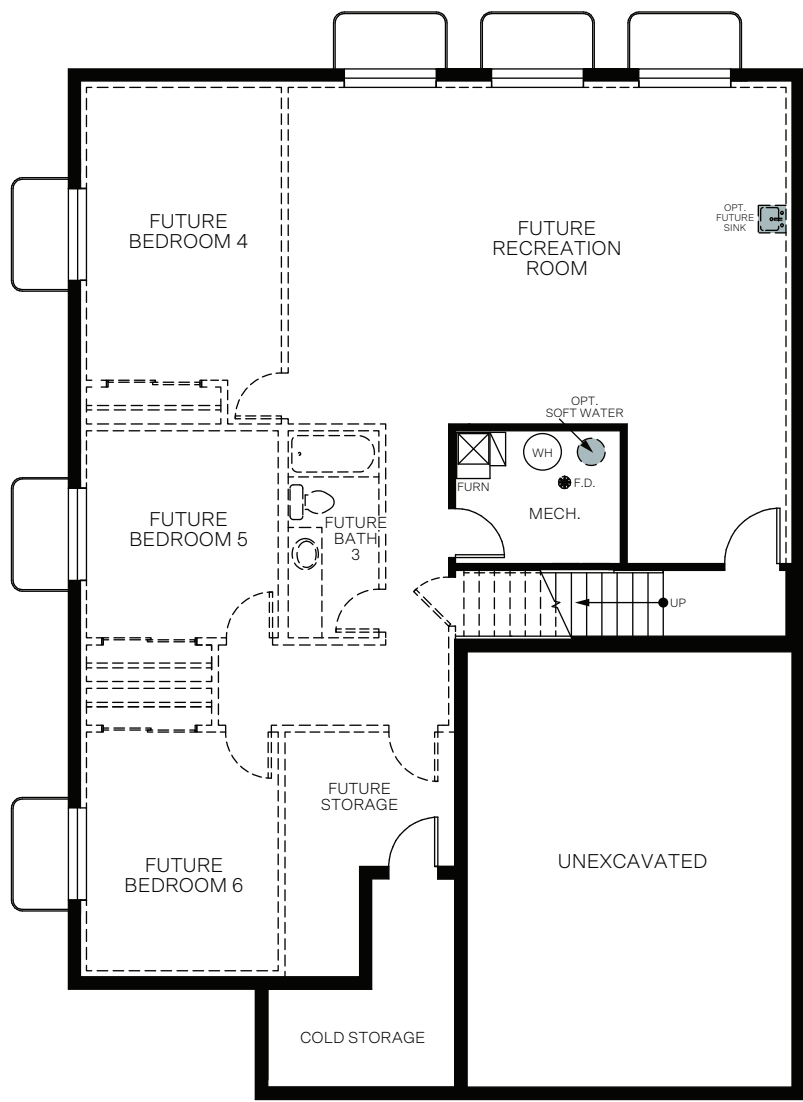

WoodsideHomes.com

Let's get you home.

Cascade

At Sky Ranch

EDGEWATER

Farmhouse (B)

Traditional (A)

Prairie (D)

ONE-STORY 1,590 SQ. FT.

BASEMENT
416 Sq. Ft.

FIRST FLOOR
1,590 Sq. Ft.

ELEVATION B & D
BEDROOM 3/LAUNDRY ROOM
Reduces by 12 Sq. Ft.

OPT. LINEN CLOSET
AT MASTER BATH

OPT. TRANSOM WINDOW AT GREAT ROOM

OPT. COVERED DECK (A)
PARTIAL DAYLIGHT

OPT. COVERED DECK (A) - FULL DAYLIGHT

OPT. COVERED DECK (B) - PARTIAL DAYLIGHT

OPT. COVERED DECK (B) - FULL DAYLIGHT