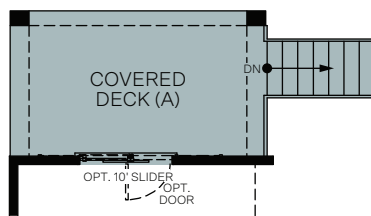

ONE-STORY 1,590 SQ. FT.

BASEMENT
416 Sq. Ft.

FIRST FLOOR
1,590 Sq. Ft.

ELEVATION B & D
BEDROOM 3/LAUNDRY ROOM
Reduces by 12 Sq. Ft.

OPT. LINEN CLOSET
AT MASTER BATH

OPT. TRANSOM WINDOW AT GREAT ROOM

OPT. COVERED DECK (A)
PARTIAL DAYLIGHT

OPT. COVERED DECK (A) - FULL DAYLIGHT

OPT. COVERED DECK (B) - PARTIAL DAYLIGHT

OPT. COVERED DECK (B) - FULL DAYLIGHT