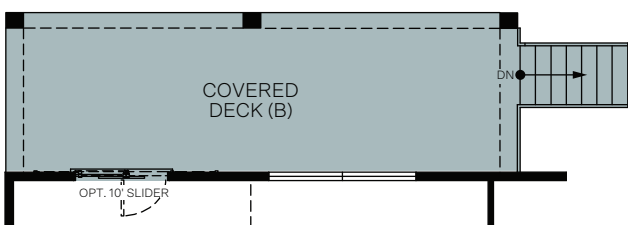

ONE-STORY 1,590 SQ. FT.

BASEMENT
416 Sq. Ft.

FIRST FLOOR
1,590 Sq. Ft.

ELEVATION B & D
BEDROOM 3/LAUNDRY ROOM
Reduces by 12 Sq. Ft.

OPT. LINEN CLOSET
AT MASTER BATH

OPT. TRANSOM WINDOW AT GREAT ROOM

OPT. COVERED DECK (A)
PARTIAL DAYLIGHT

OPT. COVERED DECK (A) - FULL DAYLIGHT

OPT. COVERED DECK (B) - PARTIAL DAYLIGHT

OPT. COVERED DECK (B) - FULL DAYLIGHT