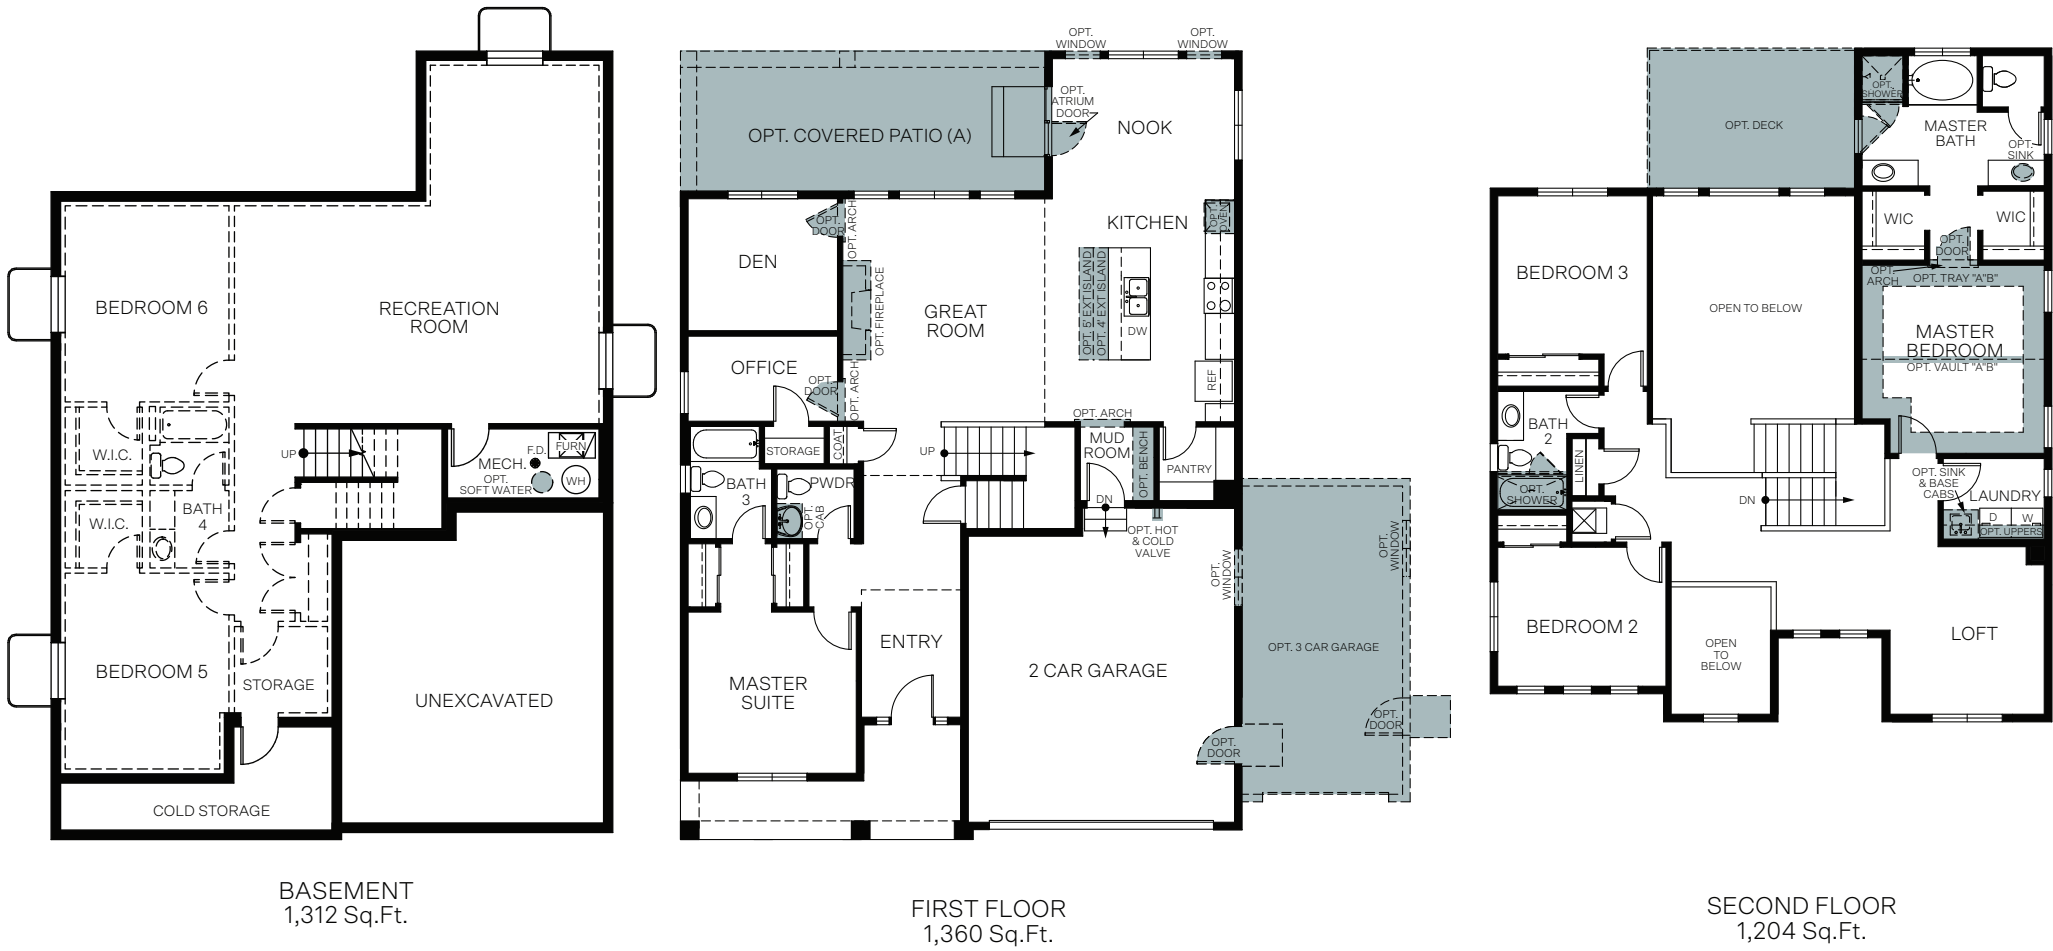

WoodsideHomes.com

Let's get you home.

Cascade

At Sky Ranch

ALTA

Farmhouse (B)

Traditional (A)

Prairie (D)

TWO-STORY 2,564 SQ. FT.

Woodside Homes reserves the right to change floor plans, features, elevations, prices, materials and specifications without notice. All square footages and measurements are approximate. Please see Sales Professional for full details.
05/2024