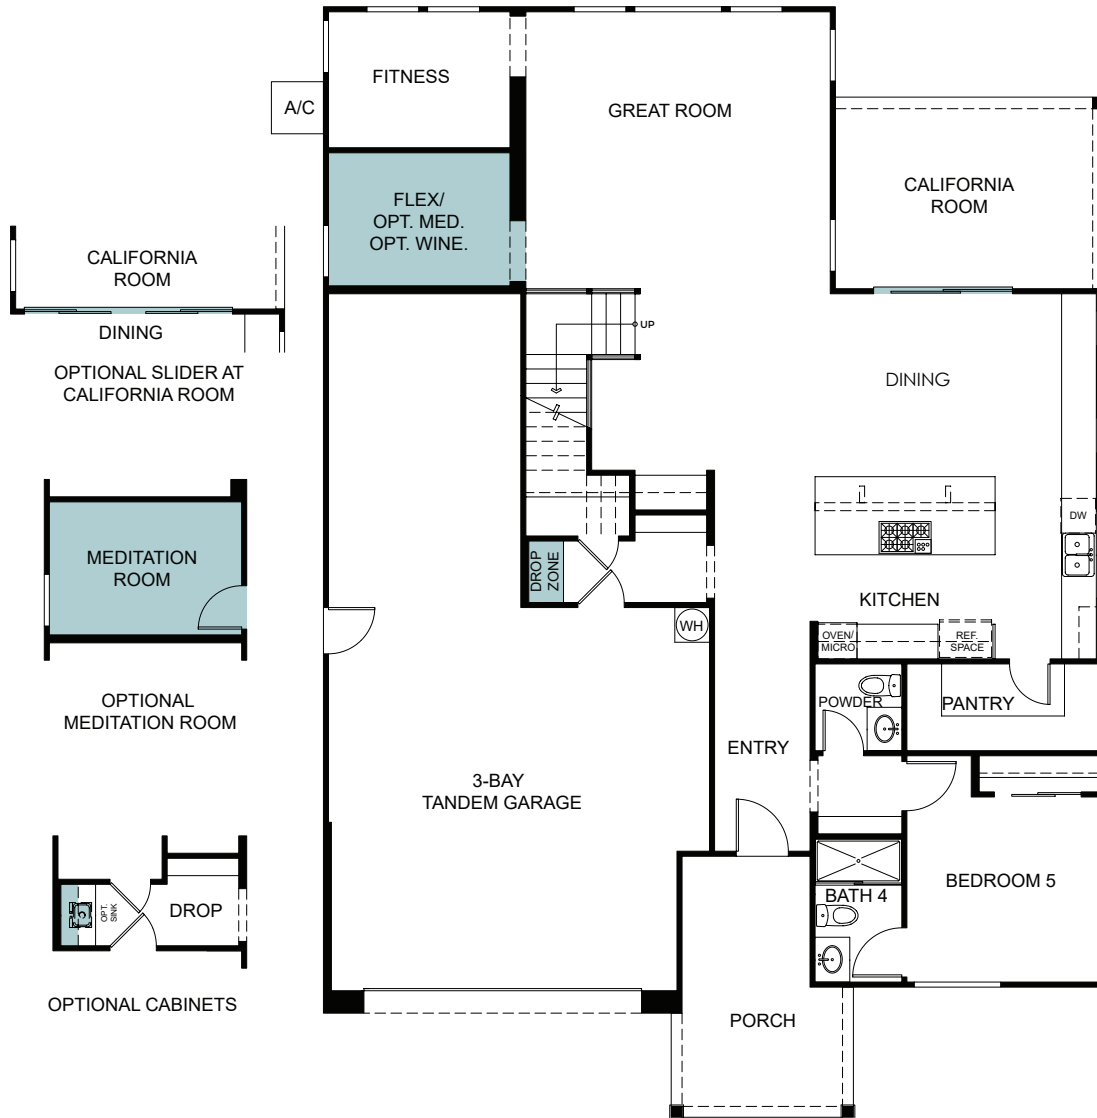

# Wildflower at Winding Creek

Azalea

Two Story 3,217 Sq. Ft.

# AZALEA

TWO STORY

3,217 Finished Sq. Ft. • 5 Bedrooms • 4.5 Baths

FIRST FLOOR

SECOND FLOOR

Woodside Homes reserves the right to change floor plans, features, elevations, prices, materials and specifications without notice. All square footages and measurements are approximate. Please see Sales Professional for full details. 06/2023