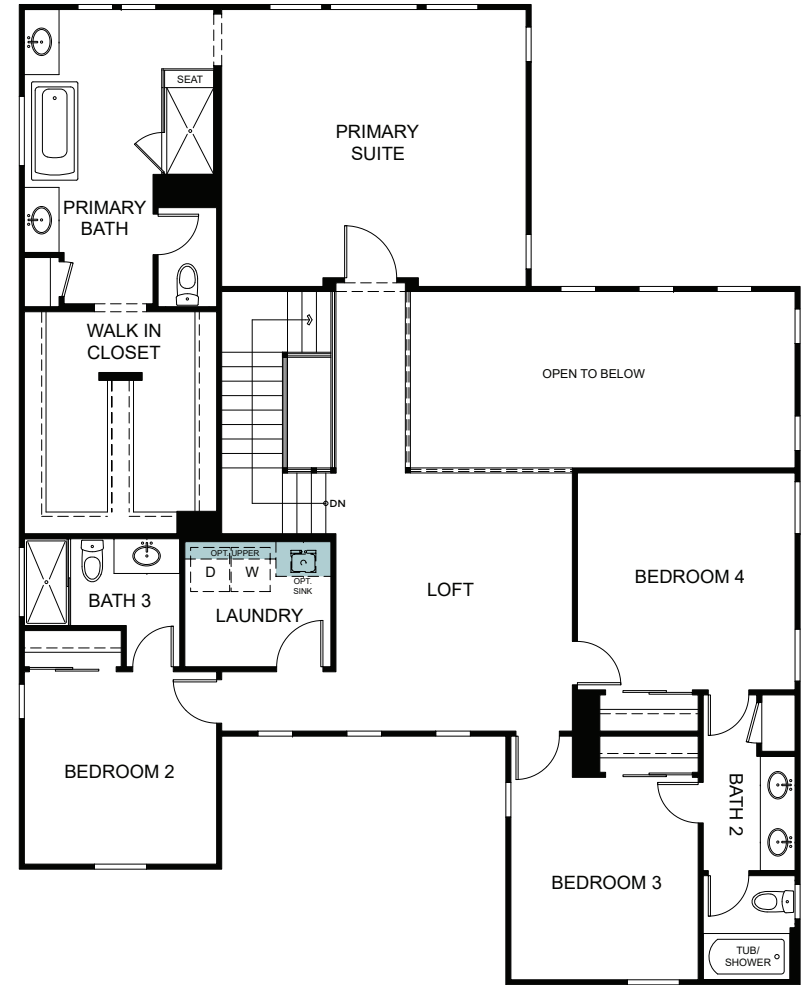

# Wildflower at Winding Creek

Azalea

Two Story 3,217 Sq. Ft.

# AZALEA

TWO STORY

3,217 Finished Sq. Ft. • 5 Bedrooms • 4.5 Baths

FIRST FLOOR

SECOND FLOOR

Woodside Homes reserves the right to change floor plans, features, elevations, prices, materials and specifications without notice. All square footages and measurements are approximate. Please see Sales Professional for full details. 06/2023