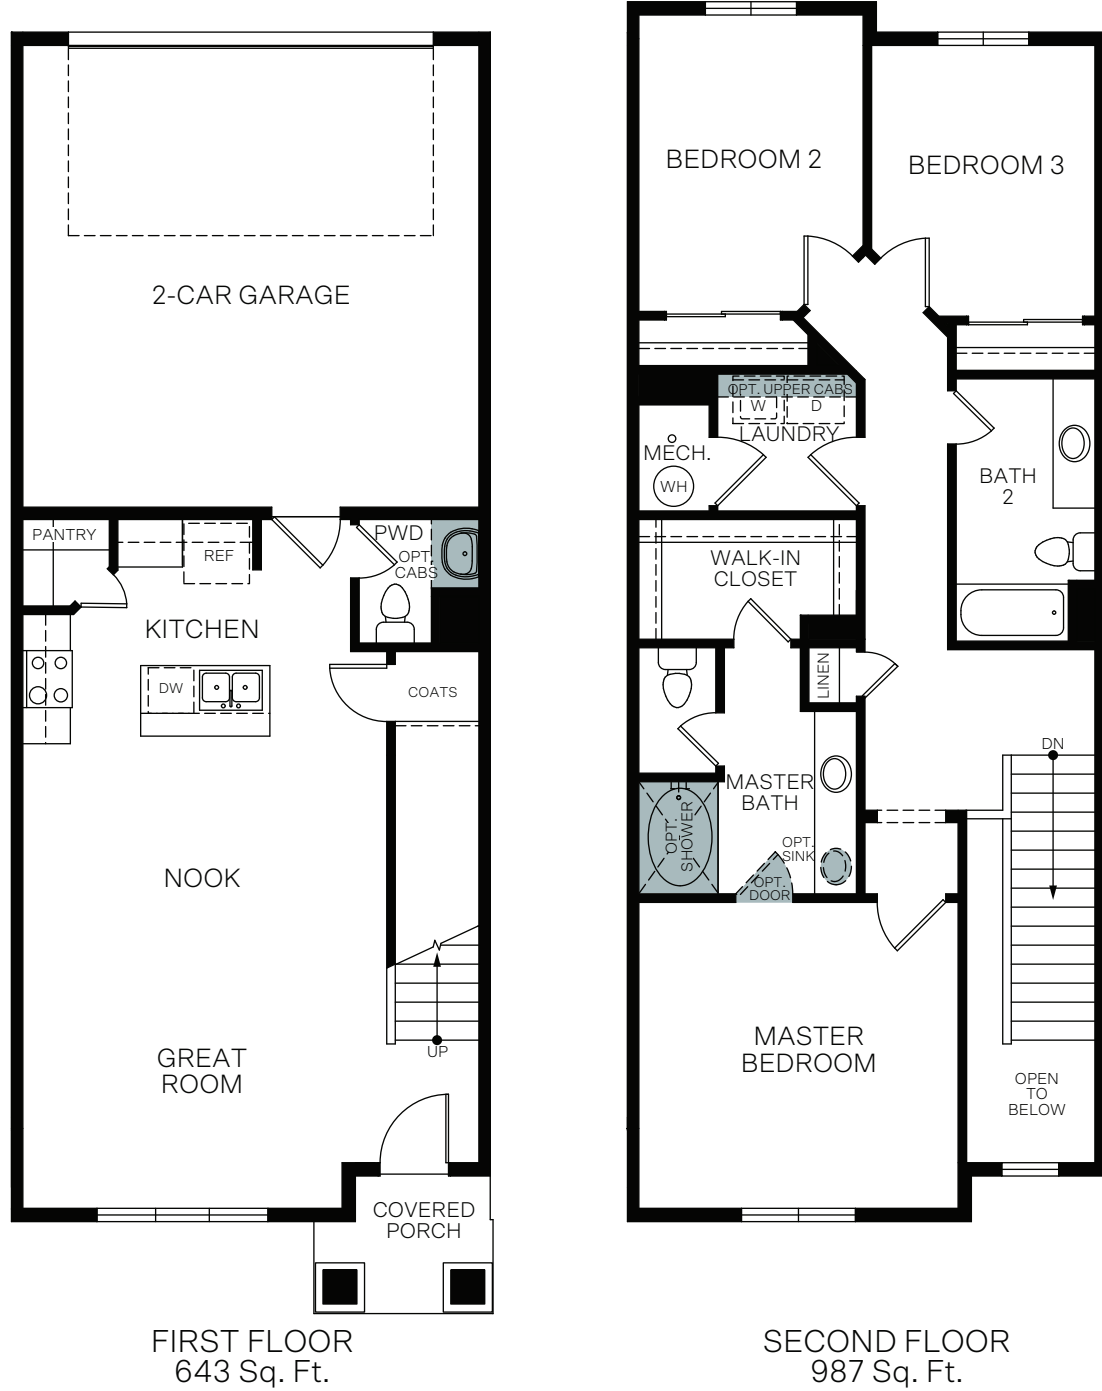

WoodsideHomes.com

Let's get you home.

Legacy

At Meadowbrook

MCKINLEY

TWO-STORY 1,630 SQ. FT.

FIRST FLOOR
643 Sq. Ft.

SECOND FLOOR
987 Sq. Ft.

FLOOR PLAN LAYOUT

5 PLEX B

6 PLEX B

FIRST FLOOR 597 Sq. Ft. FIRST FLOOR 622 Sq. Ft. FIRST FLOOR 632 Sq. Ft. FIRST FLOOR 643 Sq. Ft. FIRST FLOOR 597 Sq. Ft.