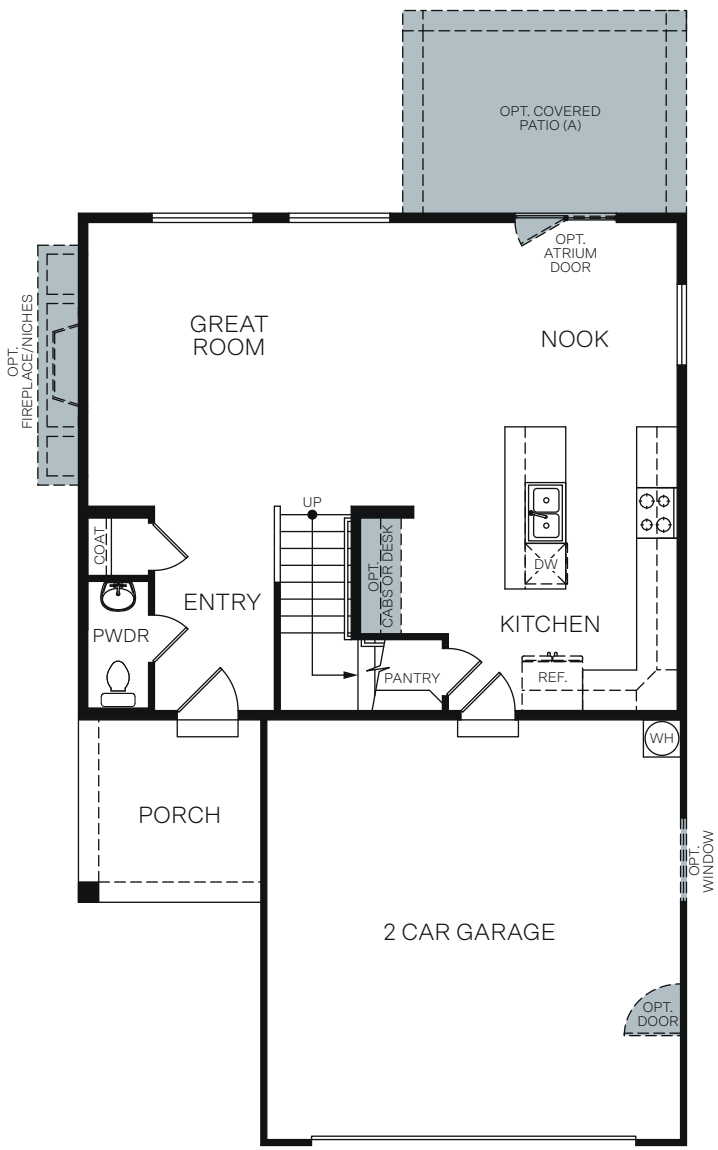

WoodsideHomes.com

Let's get you home.

Vista

At Stonecreek

BOXELDER

Traditional (A)

Farmhouse (B)

Prairie (D)

TWO-STORY 1,865 SQ. FT.

FIRST FLOOR
750 Sq. Ft.

SECOND FLOOR
1,115 Sq. Ft.

OPT. BEDROOM 4