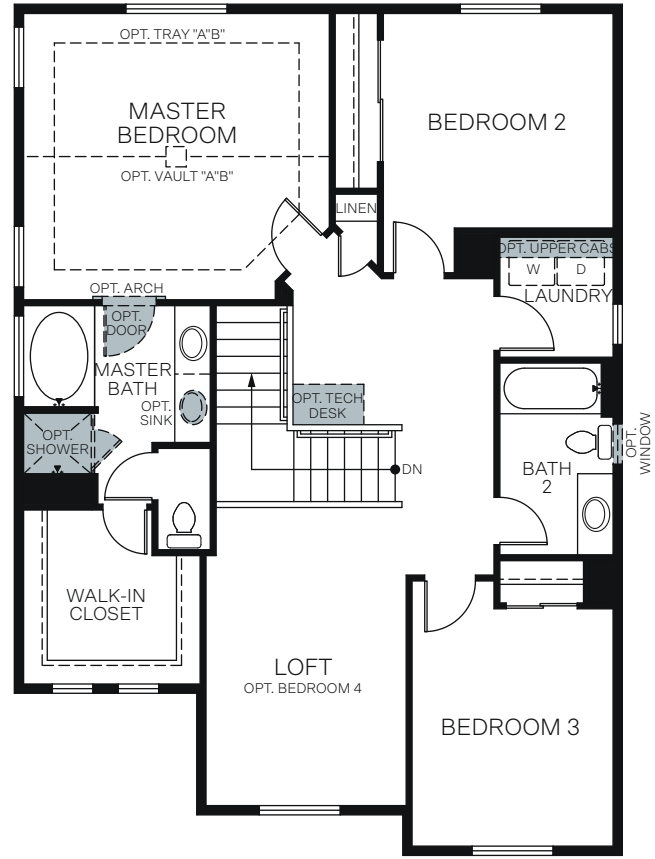

WoodsideHomes.com

Let's get you home.

Vista

At Stonecreek

BOXELDER

Traditional (A)

Farmhouse (B)

Prairie (D)

TWO-STORY 1,865 SQ. FT.

FIRST FLOOR
750 Sq. Ft.

SECOND FLOOR
1,115 Sq. Ft.

OPT. BEDROOM 4