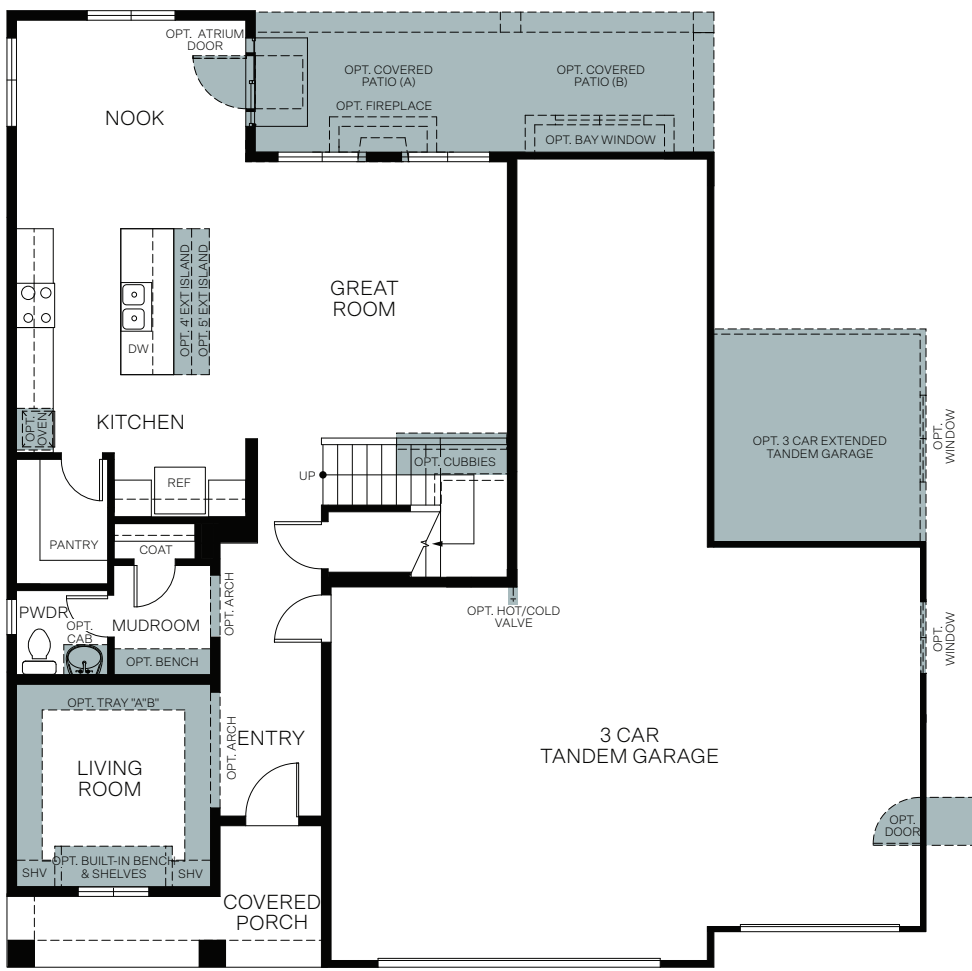

WoodsideHomes.com

Let's get you home.

Parkview

At Shoreline

HAMPTON ESTATE

TWO-STORY 2,406 SQ. FT.

FIRST FLOOR
1,068 Sq.Ft.

SECOND FLOOR
1,338 Sq.Ft.