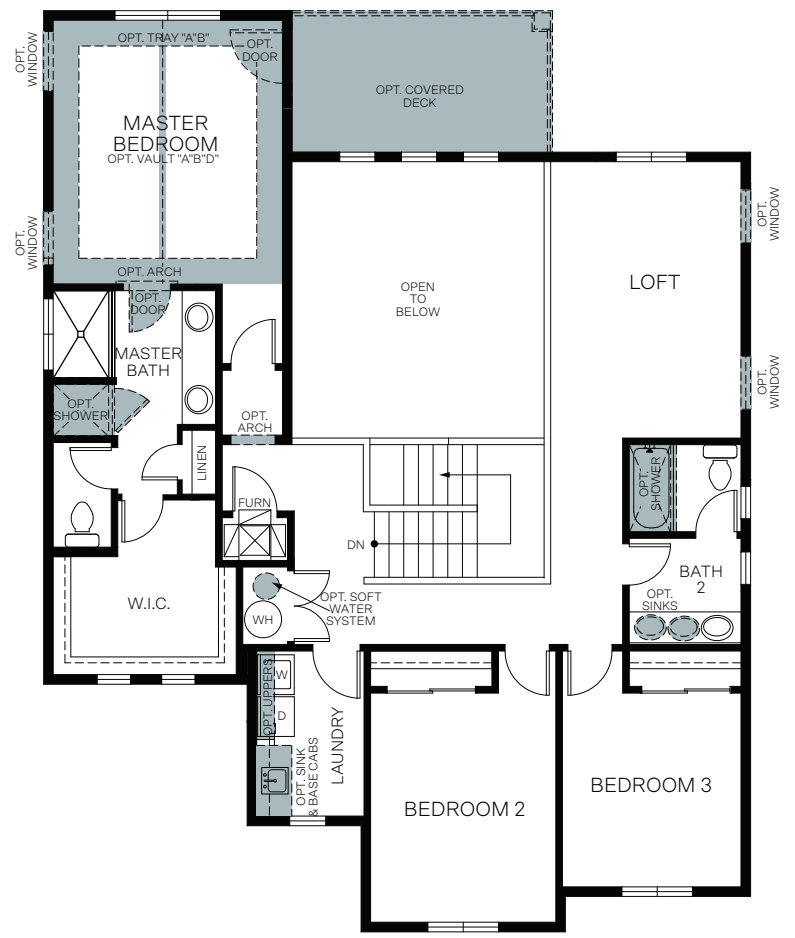

WoodsideHomes.com

Let's get you home.

Parkview

At Shoreline

HAMPTON ESTATE

TWO-STORY 2,406 SQ. FT.

FIRST FLOOR
1,068 Sq.Ft.

SECOND FLOOR
1,338 Sq.Ft.