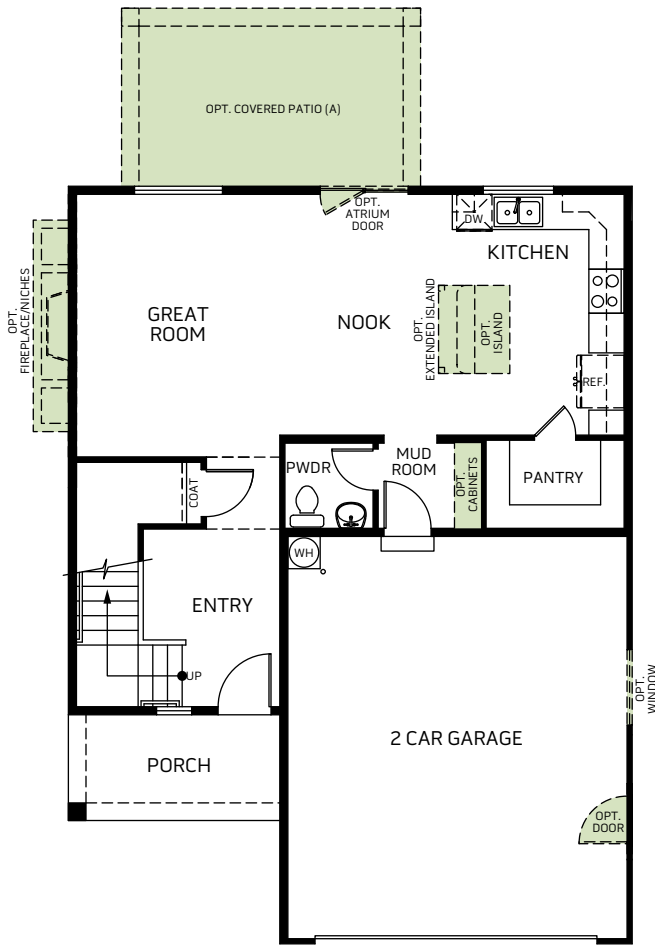

Gambel Oak

Two-story • 1,680 Finished Sq. Ft. • 3-4 Bedrooms • 2.5 Baths • Open Great Room
Opt. Loft • Opt. Bedroom 4 • Opt Covered Patio • 2 Car Garage

Traditional (A)

Farmhouse (B)

Prairie (D)

Gambel Oak

Two-story • 1,680 Finished Sq. Ft. • 3-4 Bedrooms • 2.5 Baths • Open Great Room
Opt. Loft • Opt. Bedroom 4 • Opt. Covered Patio • 2 Car Garage

FIRST FLOOR
762 Sq. Ft.

SECOND FLOOR
918 Sq. Ft.