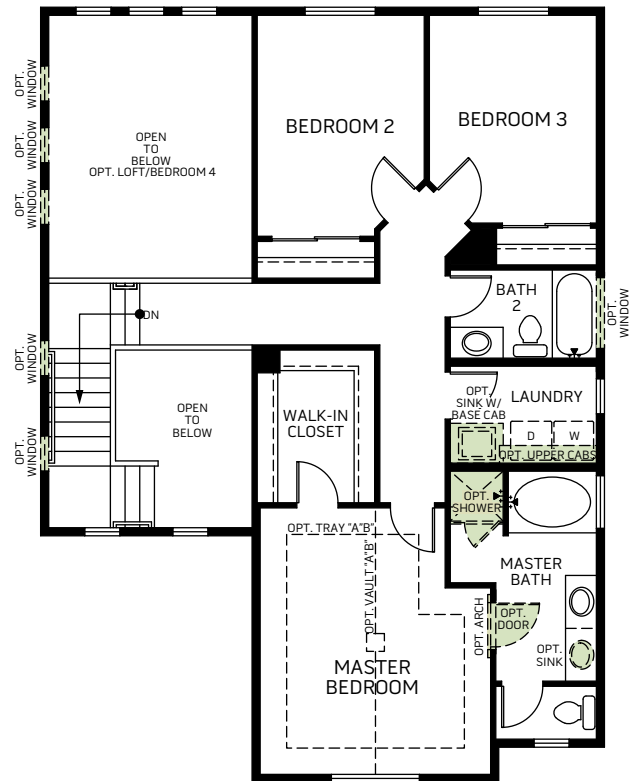

Gambel Oak

Two-story • 1,680 Finished Sq. Ft. • 3-4 Bedrooms • 2.5 Baths • Open Great Room
Opt. Loft • Opt. Bedroom 4 • Opt Covered Patio • 2 Car Garage

Traditional (A)

Farmhouse (B)

Prairie (D)

Gambel Oak

Two-story • 1,680 Finished Sq. Ft. • 3-4 Bedrooms • 2.5 Baths • Open Great Room
Opt. Loft • Opt. Bedroom 4 • Opt. Covered Patio • 2 Car Garage

FIRST FLOOR
762 Sq. Ft.

SECOND FLOOR
918 Sq. Ft.