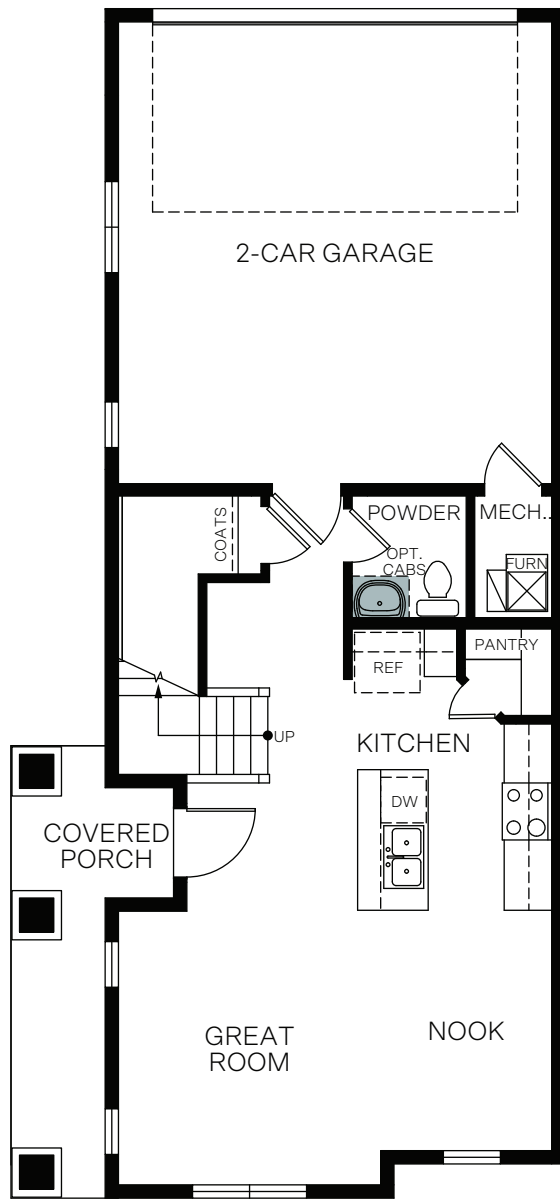

WoodsideHomes.com

Let's get you home.

Legacy

At Meadowbrook

JEFFERSON

TWO-STORY 1,579 SQ. FT.

FIRST FLOOR
597 Sq. Ft.

SECOND FLOOR
982 Sq. Ft.

FLOOR PLAN LAYOUT

4 PLEX C

4 PLEX B

5 PLEX B

6 PLEX B