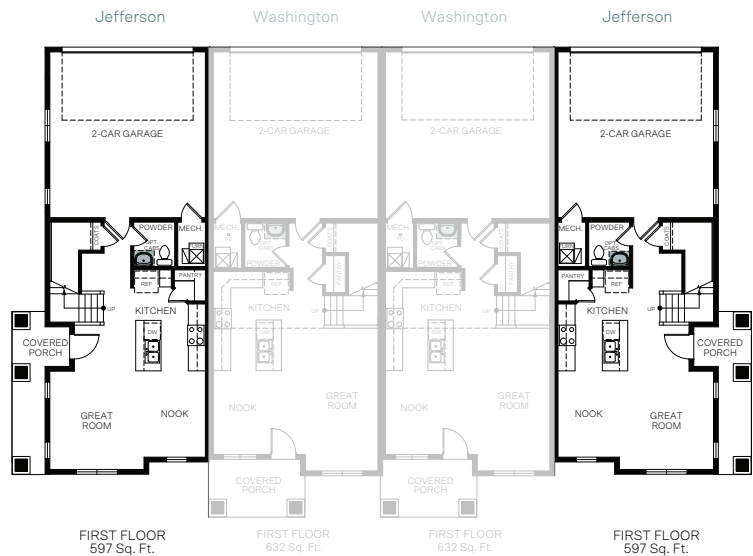

WoodsideHomes.com

Let's get you home.

Legacy

At Meadowbrook

JEFFERSON

TWO-STORY 1,579 SQ. FT.

FIRST FLOOR
597 Sq. Ft.

SECOND FLOOR
982 Sq. Ft.

FLOOR PLAN LAYOUT

4 PLEX C

4 PLEX B

5 PLEX B

6 PLEX B