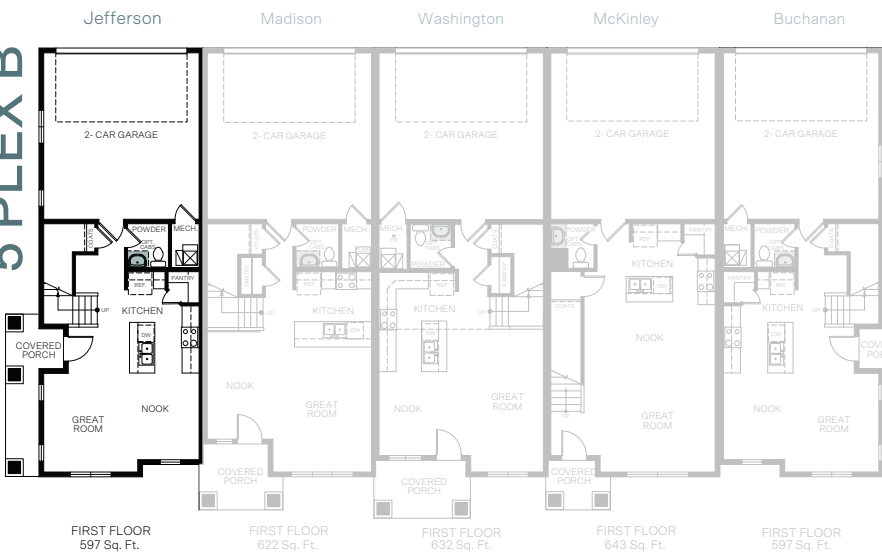

WoodsideHomes.com

Let's get you home.

Legacy

At Meadowbrook

JEFFERSON

TWO-STORY 1,579 SQ. FT.

FIRST FLOOR
597 Sq. Ft.

SECOND FLOOR
982 Sq. Ft.

FLOOR PLAN LAYOUT

4 PLEX C

4 PLEX B

5 PLEX B

6 PLEX B