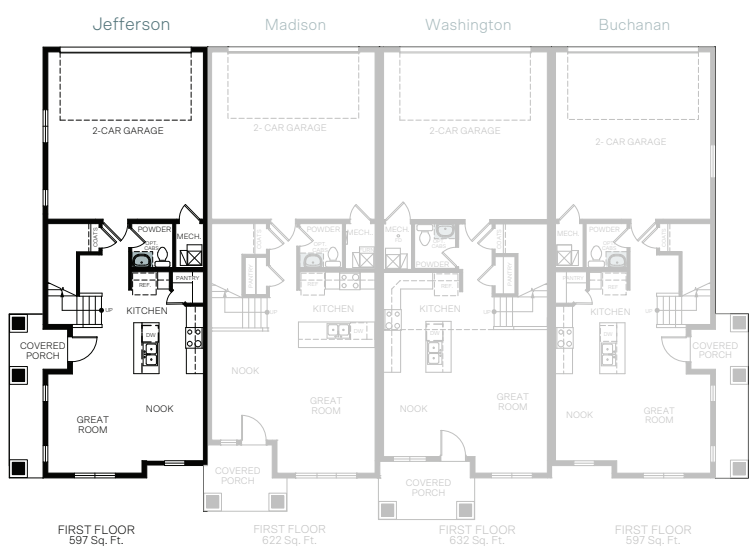

WoodsideHomes.com

Let's get you home.

Legacy

At Meadowbrook

JEFFERSON

TWO-STORY 1,579 SQ. FT.

FIRST FLOOR
597 Sq. Ft.

SECOND FLOOR
982 Sq. Ft.

FLOOR PLAN LAYOUT

4 PLEX C

4 PLEX B

5 PLEX B

6 PLEX B