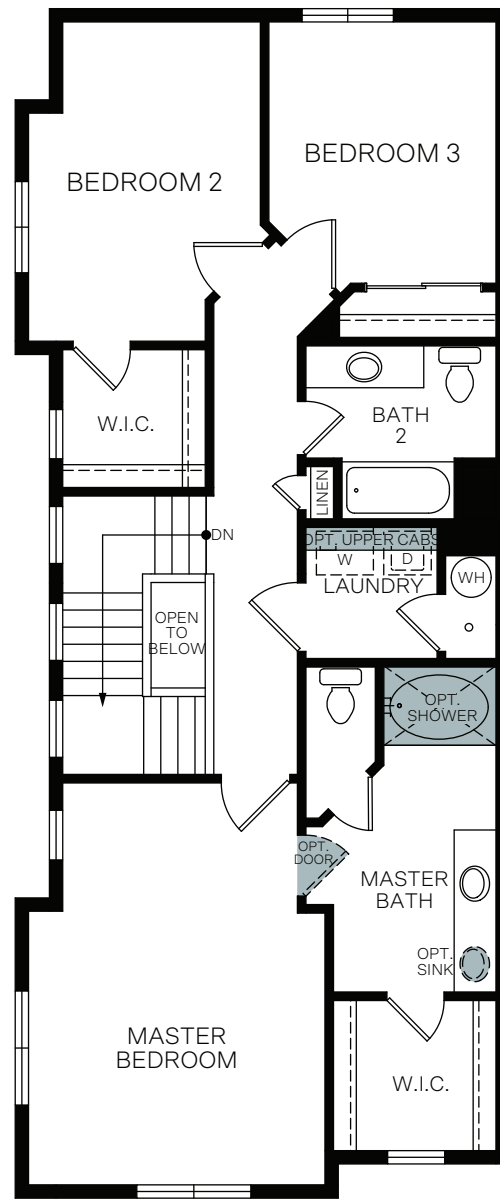

WoodsideHomes.com

Let's get you home.

Legacy

At Meadowbrook

JEFFERSON

TWO-STORY 1,579 SQ. FT.

FIRST FLOOR
597 Sq. Ft.

SECOND FLOOR
982 Sq. Ft.

FLOOR PLAN LAYOUT

4 PLEX C

4 PLEX B

5 PLEX B

6 PLEX B