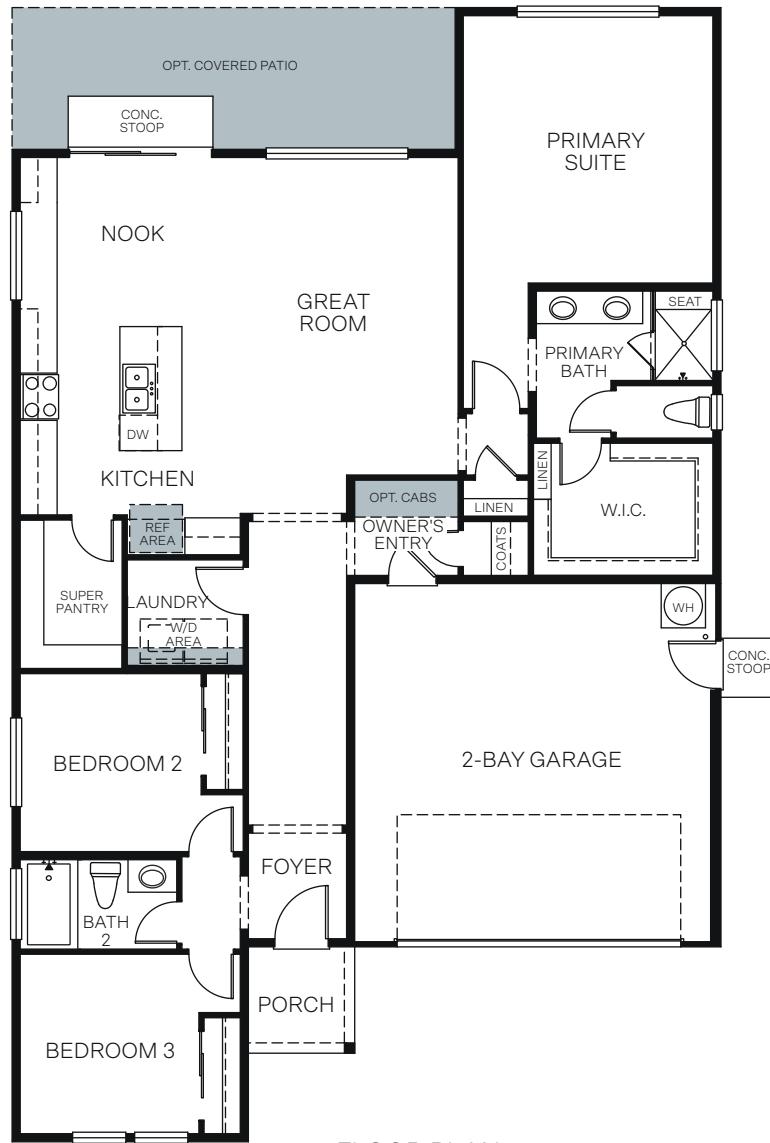

The Orchards

At Copper Heights

WILLOW 4024

A - Cottage

B - Craftsman

C - Farmhouse

SINGLE STORY 1,643 SQ. FT.

FLOOR PLAN

OPT. COVERED PATIO

OPT. CALIFORNIA ROOM

OPT. BACK KITCHEN I/O SUPER PANTRY