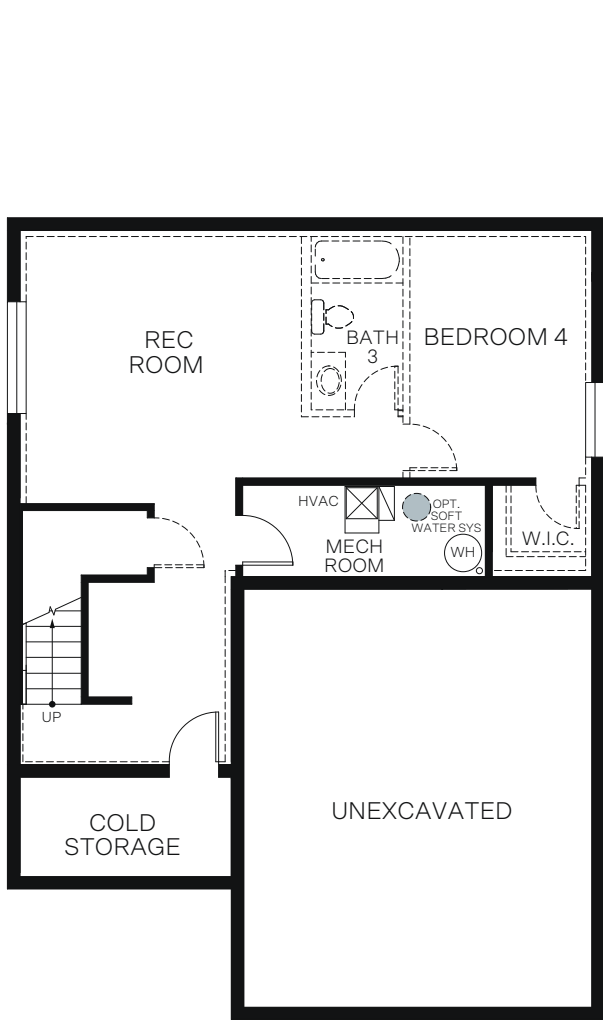

WoodsideHomes.com

Let's get you home.

Boulder

At Sky Ranch

GAMBEL OAK

Farmhouse (B)

Traditional (A)

Prairie (D)

TWO-STORY 1,680 SQ. FT.

UNFINISHED BASEMENT
753 Sq. Ft.

FIRST FLOOR
762 Sq. Ft.

SECOND FLOOR
918 Sq. Ft.