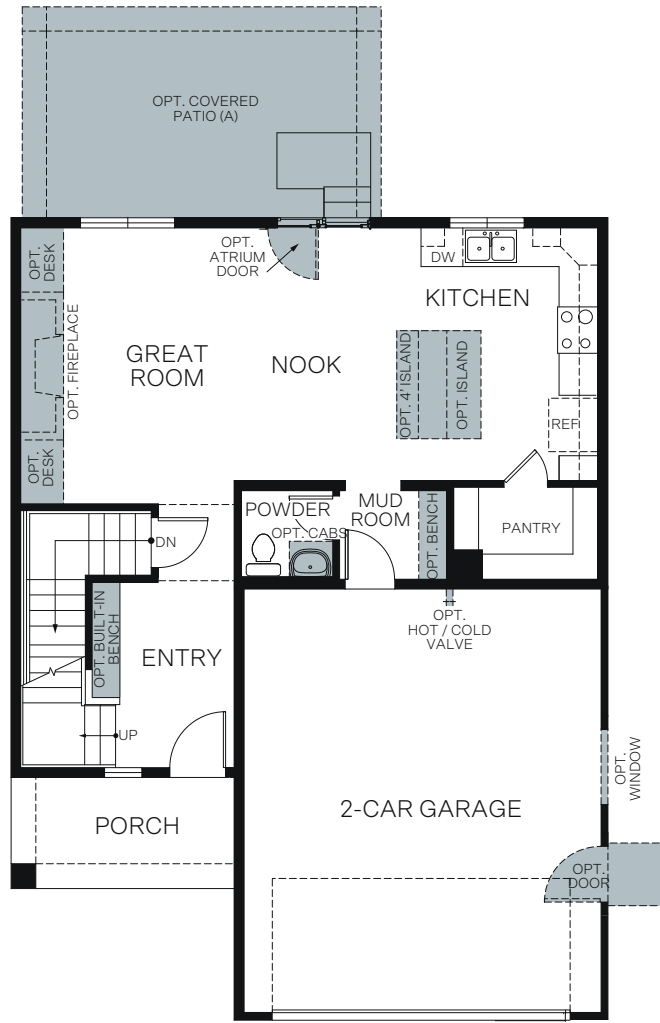

WoodsideHomes.com

Let's get you home.

Boulder

At Sky Ranch

GAMBEL OAK

Farmhouse (B)

Traditional (A)

Prairie (D)

TWO-STORY 1,680 SQ. FT.

UNFINISHED BASEMENT
753 Sq. Ft.

FIRST FLOOR
762 Sq. Ft.

SECOND FLOOR
918 Sq. Ft.