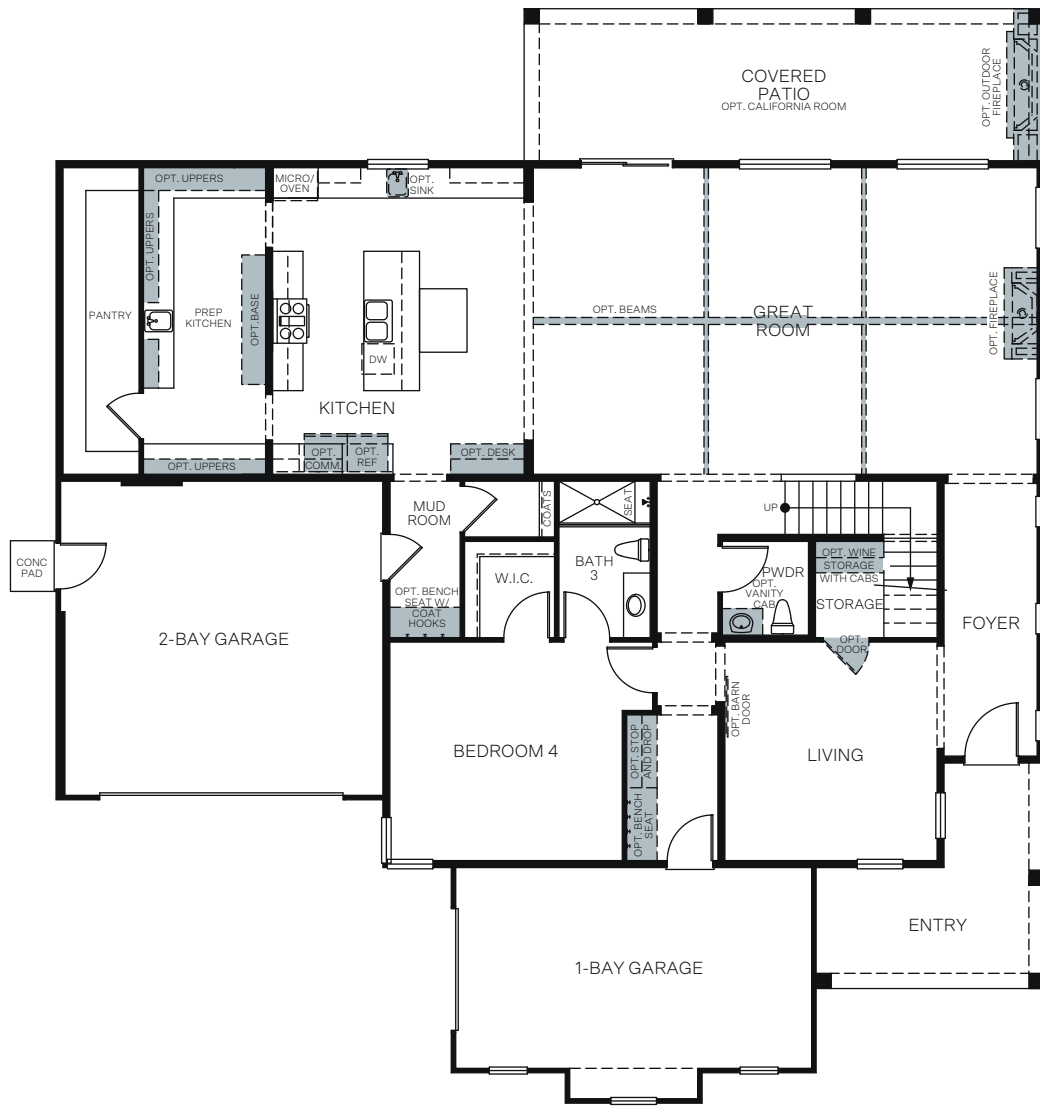

# Ivy Gate Series

At Farmstead

THE CHATEAU W/ BONUS 6551

A - Traditional Farmhouse

B - Modern Farmhouse

C - Artisan Farmhouse

TWO STORY 4,565 SQ. FT.

FIRST FLOOR

SECOND FLOOR

OPTIONS

OPT. POOL BATH AT PANTRY