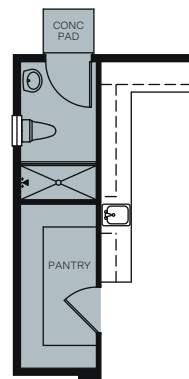

# Ivy Gate Series

At Farmstead

THE CHATEAU W/ BONUS 6551

A - Traditional Farmhouse

B - Modern Farmhouse

C - Artisan Farmhouse

TWO STORY 4,565 SQ. FT.

FIRST FLOOR

SECOND FLOOR

OPTIONS

OPT. POOL BATH AT PANTRY