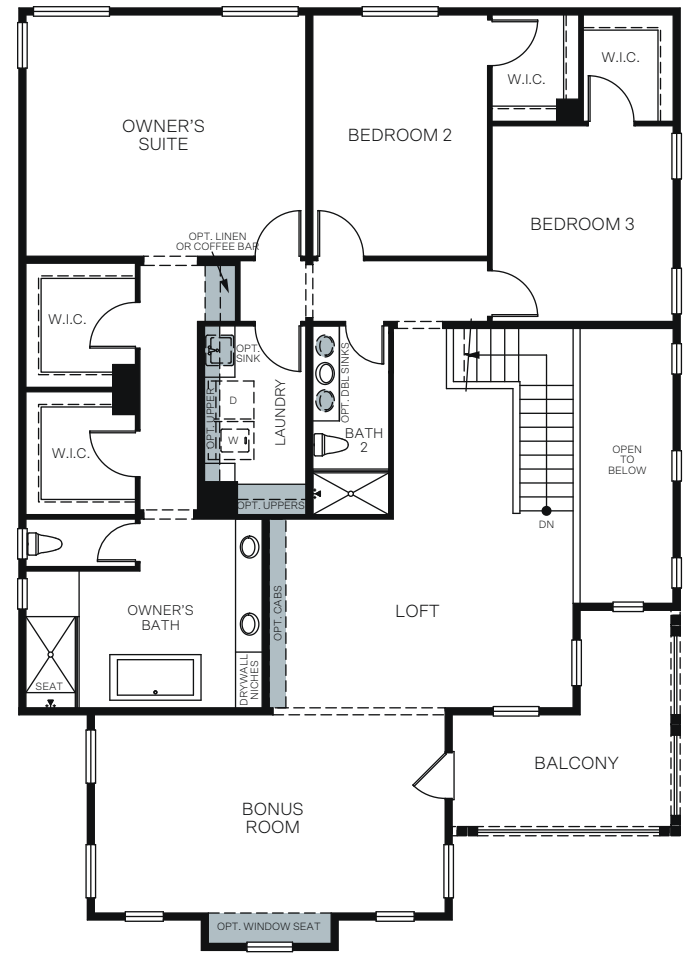

# Ivy Gate Series

At Farmstead

THE CHATEAU W/ BONUS 6551

A - Traditional Farmhouse

B - Modern Farmhouse

C - Artisan Farmhouse

TWO STORY 4,565 SQ. FT.

FIRST FLOOR

SECOND FLOOR

OPTIONS

OPT. POOL BATH AT PANTRY