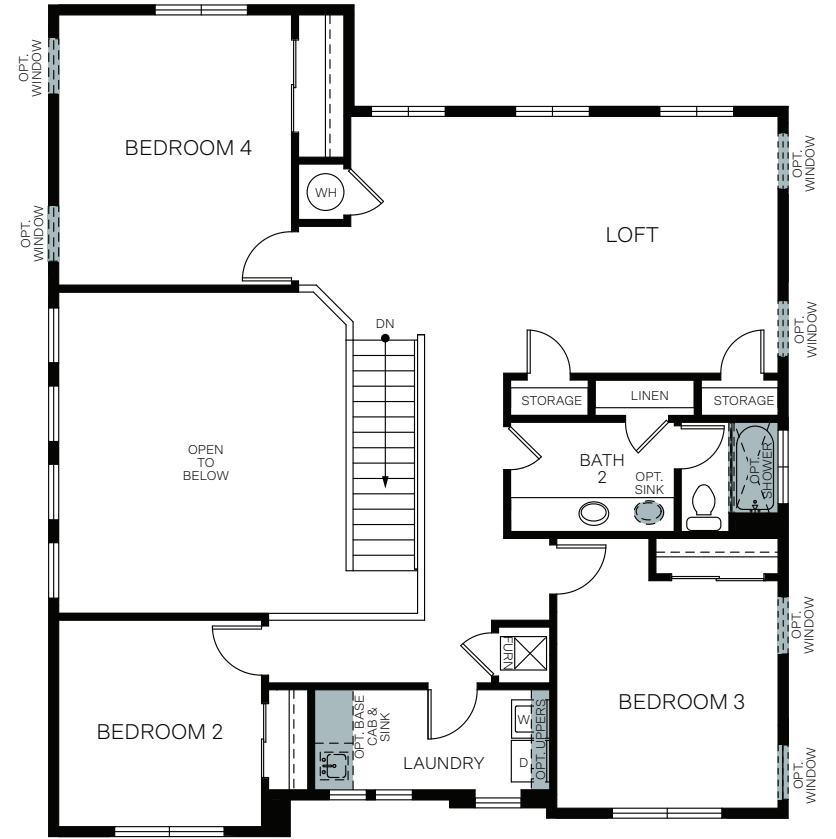

WoodsideHomes.com

Let's get you home.

Creekside

At Shoreline

BRIGHTON

Traditional (A)

Farmhouse (B)

Craftsman (C)

Prairie (D)

TWO-STORY 2,819 SQ. FT.

FIRST FLOOR
1,521 Sq.Ft.

SECOND FLOOR
1,298 Sq.Ft.