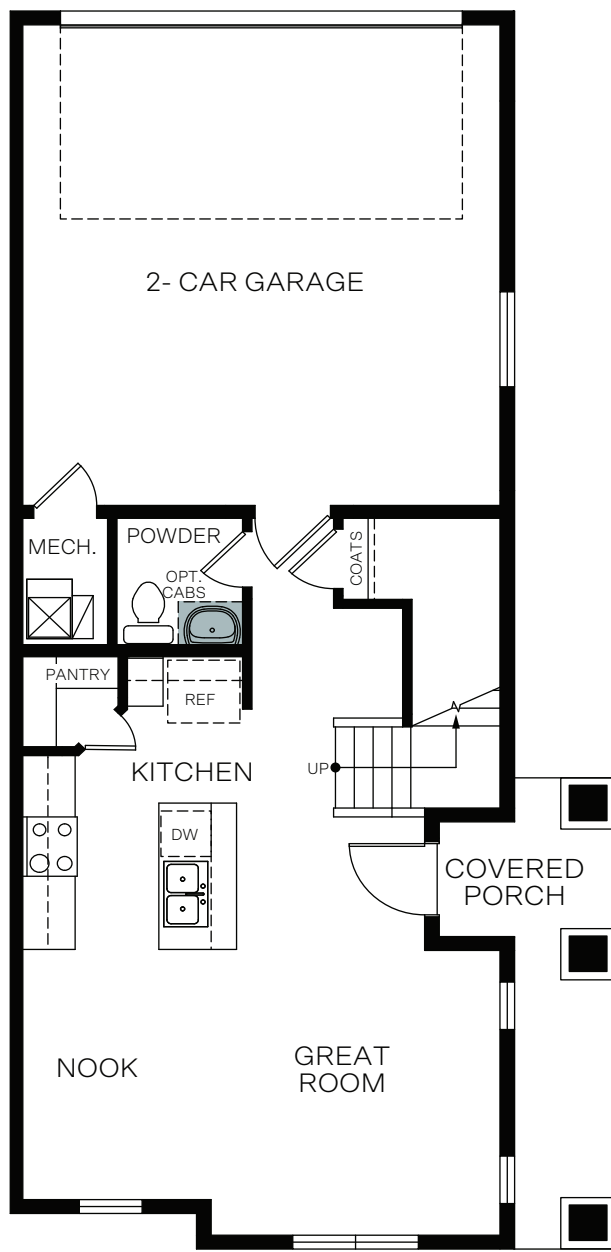

WoodsideHomes.com

Let's get you home.

Legacy

At Meadowbrook

BUCHANAN

TWO-STORY 1,466 SQ. FT.

FIRST FLOOR
597 Sq. Ft.

SECOND FLOOR
869 Sq. Ft.

FLOOR PLAN LAYOUT

4 PLEX C

5 PLEX B

6 PLEX B