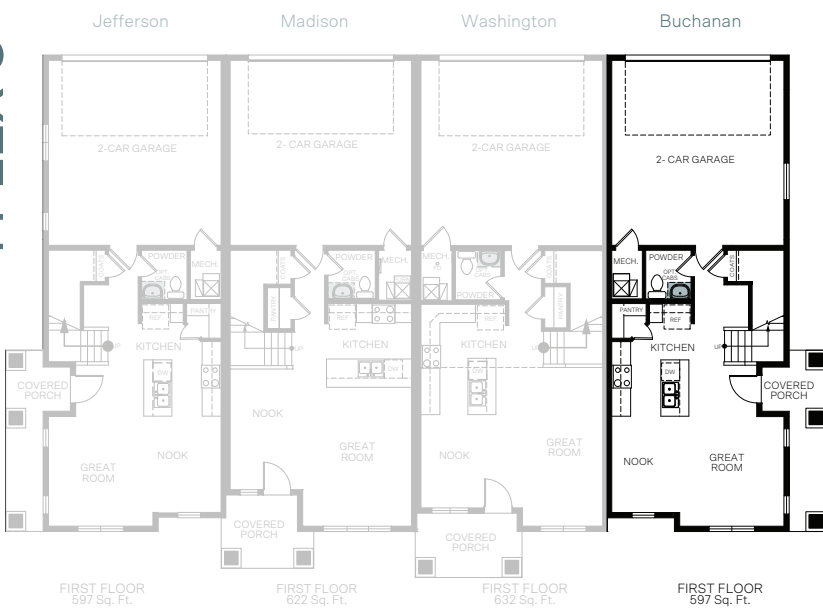

WoodsideHomes.com

Let's get you home.

Legacy

At Meadowbrook

BUCHANAN

TWO-STORY 1,466 SQ. FT.

FIRST FLOOR
597 Sq. Ft.

SECOND FLOOR
869 Sq. Ft.

FLOOR PLAN LAYOUT

4 PLEX C

5 PLEX B

6 PLEX B