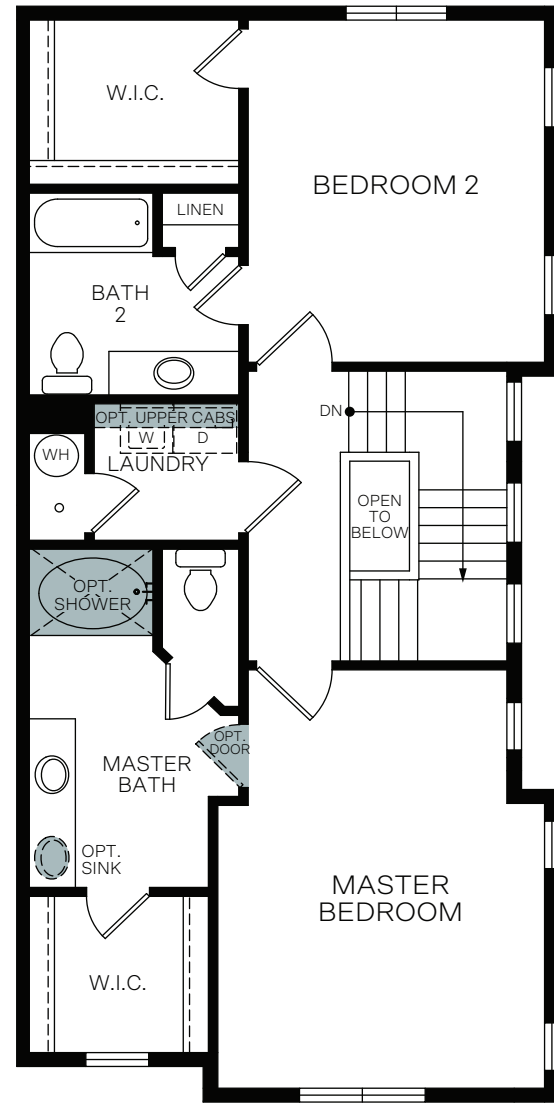

WoodsideHomes.com

Let's get you home.

Legacy

At Meadowbrook

BUCHANAN

TWO-STORY 1,466 SQ. FT.

FIRST FLOOR
597 Sq. Ft.

SECOND FLOOR
869 Sq. Ft.

FLOOR PLAN LAYOUT

4 PLEX C

5 PLEX B

6 PLEX B