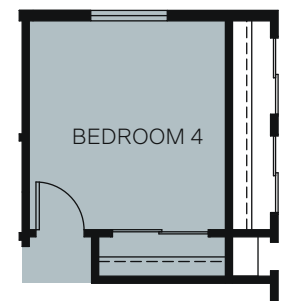

TWO-STORY 2,188 SQ. FT.

FIRST FLOOR
927 Sq. Ft.

SECOND FLOOR
1,261 Sq. Ft.

OPT. EXTENDED GREAT ROOM
Adds: 165 sq. ft.

OPT. GUEST ROOM & FULL BATH
Adds: 228 sq. ft.

OPT. EXTENDED NOOK
Adds: 65 sq. ft.

OPT. BEDROOM 4