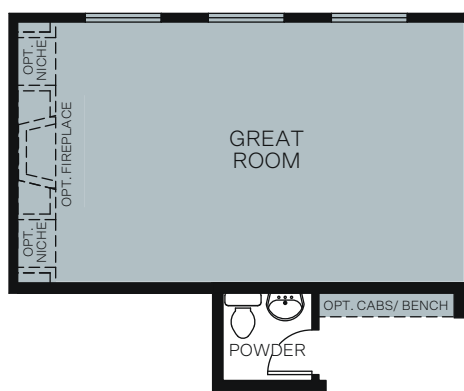

TWO-STORY 2,188 SQ. FT.

FIRST FLOOR
927 Sq. Ft.

SECOND FLOOR
1,261 Sq. Ft.

OPT. EXTENDED GREAT ROOM
Adds: 165 sq. ft.

OPT. GUEST ROOM & FULL BATH
Adds: 228 sq. ft.

OPT. EXTENDED NOOK
Adds: 65 sq. ft.

OPT. BEDROOM 4