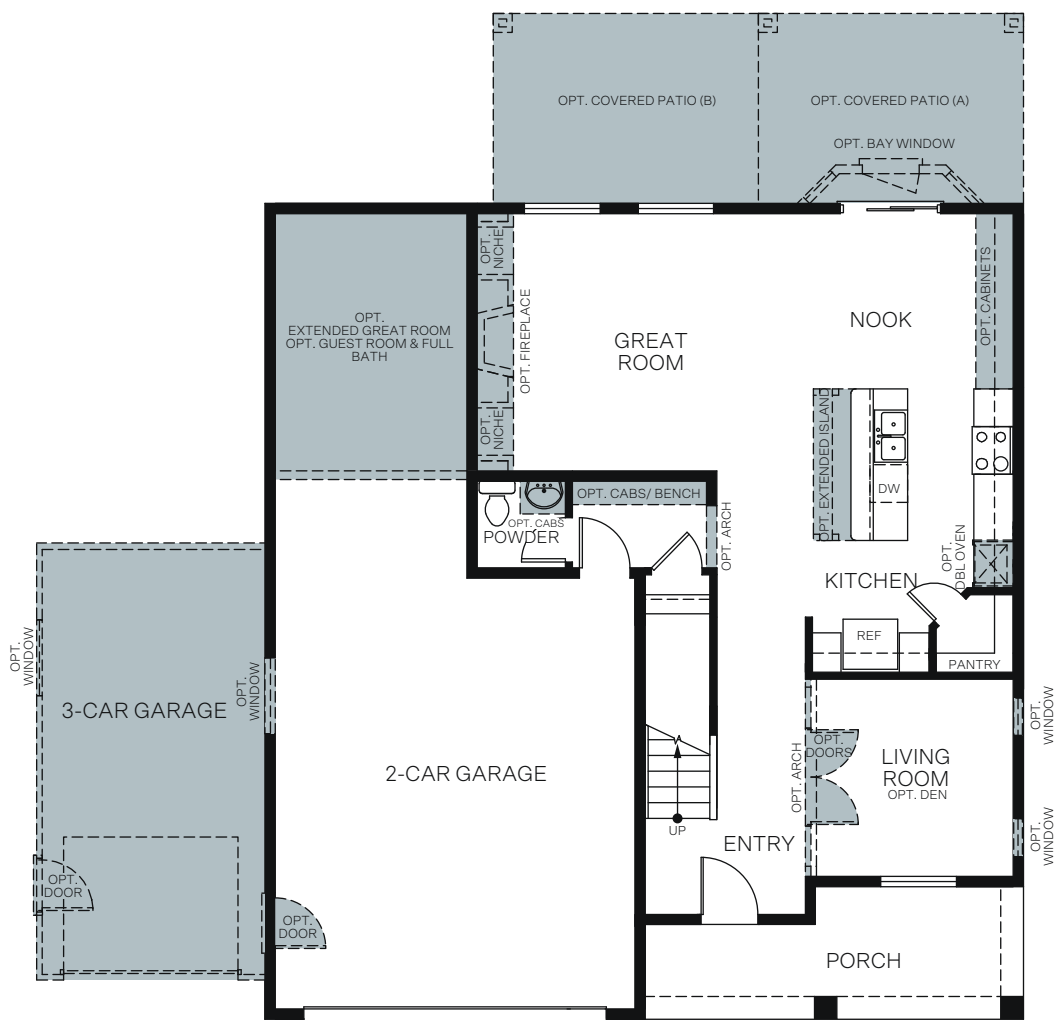

WoodsideHomes.com

Let's get you home.

Grandeur

At Stonecreek

STONEHAVEN IV

Traditional (A)

Farmhouse (B)

Prairie (D)

TWO-STORY 2,188 SQ. FT.

FIRST FLOOR
927 Sq. Ft.

SECOND FLOOR
1,261 Sq. Ft.

OPT. EXTENDED GREAT ROOM
Adds: 165 sq. ft.

OPT. GUEST ROOM & FULL BATH
Adds: 228 sq. ft.

OPT. EXTENDED NOOK
Adds: 65 sq. ft.

OPT. BEDROOM 4