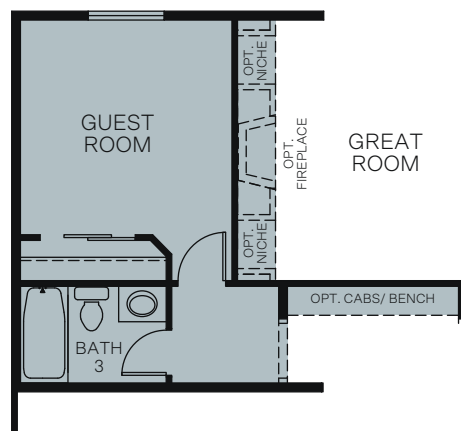

TWO-STORY 2,188 SQ. FT.

FIRST FLOOR
927 Sq. Ft.

SECOND FLOOR
1,261 Sq. Ft.

OPT. EXTENDED GREAT ROOM
Adds: 165 sq. ft.

OPT. GUEST ROOM & FULL BATH
Adds: 228 sq. ft.

OPT. EXTENDED NOOK
Adds: 65 sq. ft.

OPT. BEDROOM 4