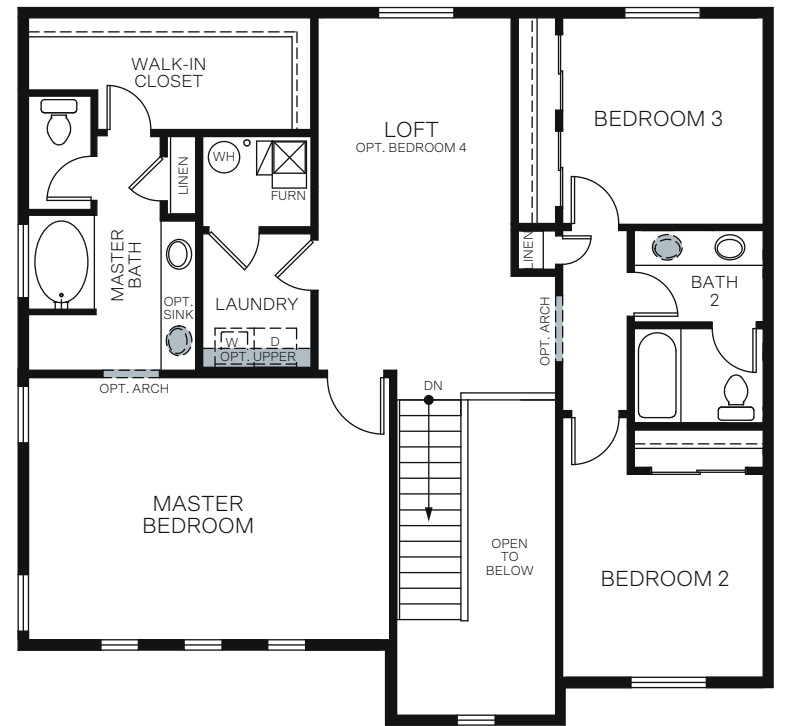

WoodsideHomes.com

Let's get you home.

Grandeur

At Stonecreek

STONEHAVEN IV

Traditional (A)

Farmhouse (B)

Prairie (D)

TWO-STORY 2,188 SQ. FT.

FIRST FLOOR
927 Sq. Ft.

SECOND FLOOR
1,261 Sq. Ft.

OPT. EXTENDED GREAT ROOM
Adds: 165 sq. ft.

OPT. GUEST ROOM & FULL BATH
Adds: 228 sq. ft.

OPT. EXTENDED NOOK
Adds: 65 sq. ft.

OPT. BEDROOM 4