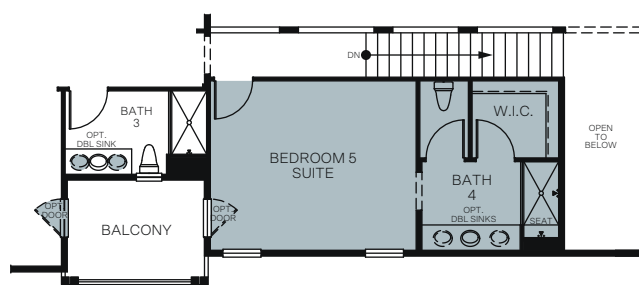

# Ivy Gate Series

At Farmstead

THE SUN PORCH 6530

A - Traditional Farmhouse

B - Modern Farmhouse

C - Artisan Farmhouse

TWO STORY 3,466 SQ. FT.

FIRST FLOOR

SECOND FLOOR

OPTIONS

OPT. CALIFORNIA ROOM

OPT. GATE HOUSE

OPT. BEDROOM 5 SUITE ILO LOFT

OPT. BEDROOM 6 BATH 5 AT DEN