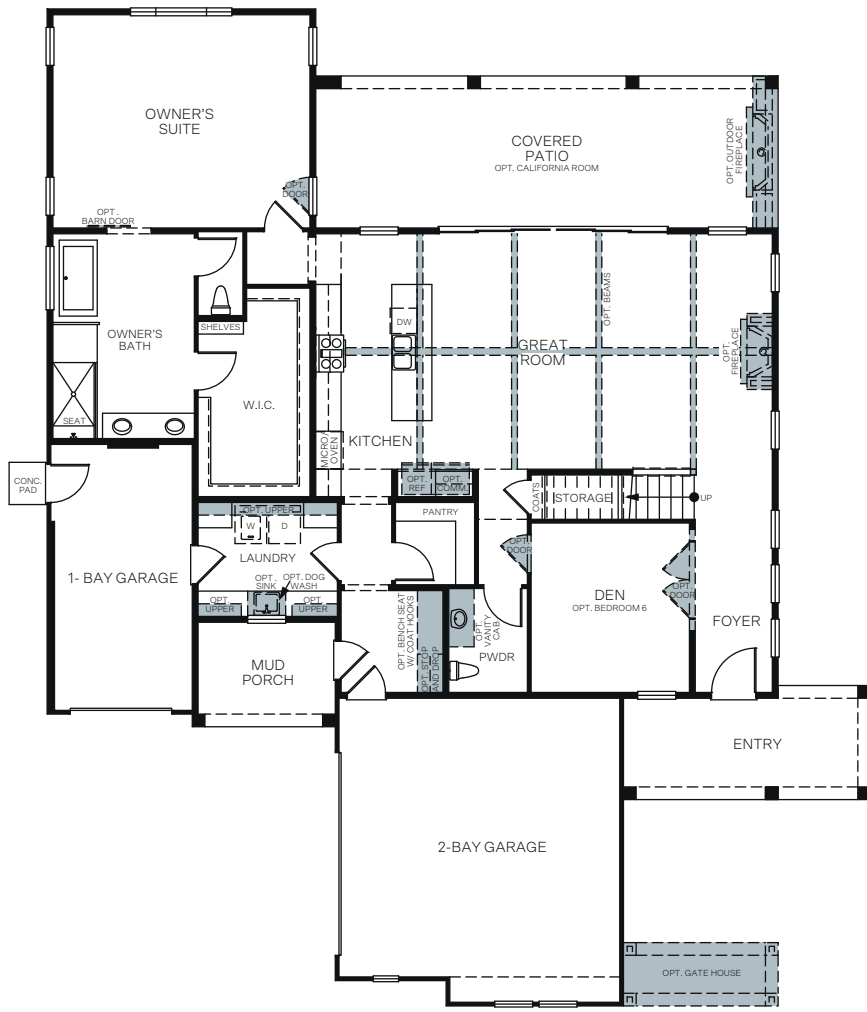

# Ivy Gate Series

At Farmstead

THE SUN PORCH 6530

A - Traditional Farmhouse

B - Modern Farmhouse

C - Artisan Farmhouse

TWO STORY 3,466 SQ. FT.

FIRST FLOOR

SECOND FLOOR

OPTIONS

OPT. CALIFORNIA ROOM

OPT. GATE HOUSE

OPT. BEDROOM 5 SUITE ILO LOFT

OPT. BEDROOM 6 BATH 5 AT DEN