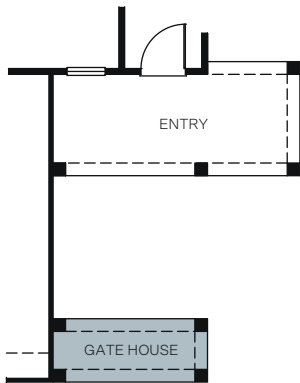

# Ivy Gate Series

At Farmstead

THE SUN PORCH 6530

A - Traditional Farmhouse

B - Modern Farmhouse

C - Artisan Farmhouse

TWO STORY 3,466 SQ. FT.

FIRST FLOOR

SECOND FLOOR

OPTIONS

OPT. CALIFORNIA ROOM

OPT. GATE HOUSE

OPT. BEDROOM 5 SUITE ILO LOFT

OPT. BEDROOM 6 BATH 5 AT DEN