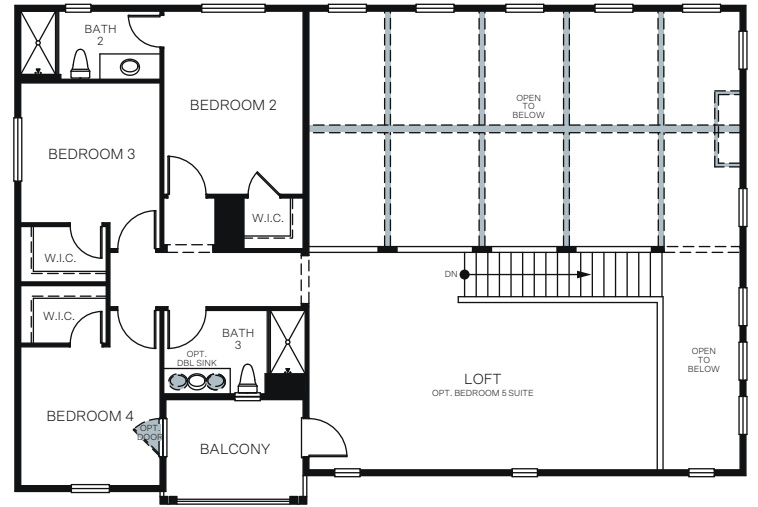

# Ivy Gate Series

At Farmstead

THE SUN PORCH 6530

A - Traditional Farmhouse

B - Modern Farmhouse

C - Artisan Farmhouse

TWO STORY 3,466 SQ. FT.

FIRST FLOOR

SECOND FLOOR

OPTIONS

OPT. CALIFORNIA ROOM

OPT. GATE HOUSE

OPT. BEDROOM 5 SUITE ILO LOFT

OPT. BEDROOM 6 BATH 5 AT DEN