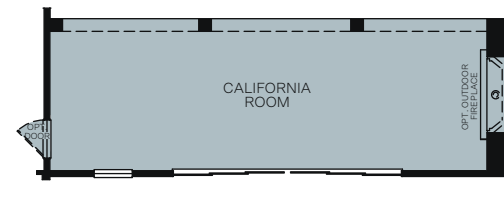

# Ivy Gate Series

At Farmstead

THE SUN PORCH 6530

A - Traditional Farmhouse

B - Modern Farmhouse

C - Artisan Farmhouse

TWO STORY 3,466 SQ. FT.

FIRST FLOOR

SECOND FLOOR

OPTIONS

OPT. CALIFORNIA ROOM

OPT. GATE HOUSE

OPT. BEDROOM 5 SUITE ILO LOFT

OPT. BEDROOM 6 BATH 5 AT DEN