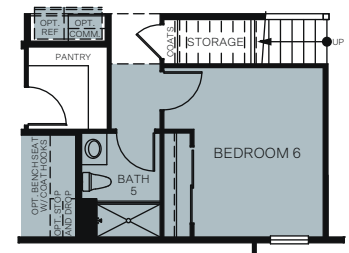

# Ivy Gate Series

At Farmstead

THE SUN PORCH 6530

A - Traditional Farmhouse

B - Modern Farmhouse

C - Artisan Farmhouse

TWO STORY 3,466 SQ. FT.

FIRST FLOOR

SECOND FLOOR

OPTIONS

OPT. CALIFORNIA ROOM

OPT. GATE HOUSE

OPT. BEDROOM 5 SUITE ILO LOFT

OPT. BEDROOM 6 BATH 5 AT DEN