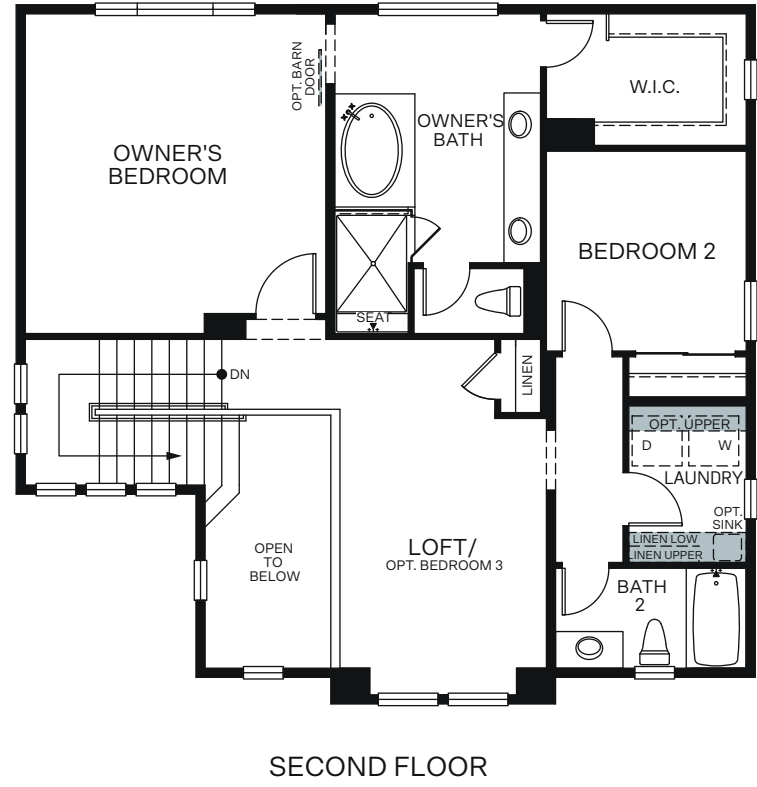

WoodsideHomes.com

Let's get you home.

Ovation At Riverstone

BIANCA 3740

A - Stucco Bungalow

B - Farmhouse

C - Craftsman

D - Modern Prairie

TWO STORY 2,119 SQ. FT.

FIRST FLOOR

SECOND FLOOR

OPTIONS

OPT. BEDROOM 3 AT LOFT

OPT. BEDROOM 4 /BATHROOM 3

OPT. WALK-IN SHOWER AT OWNER'S BATH