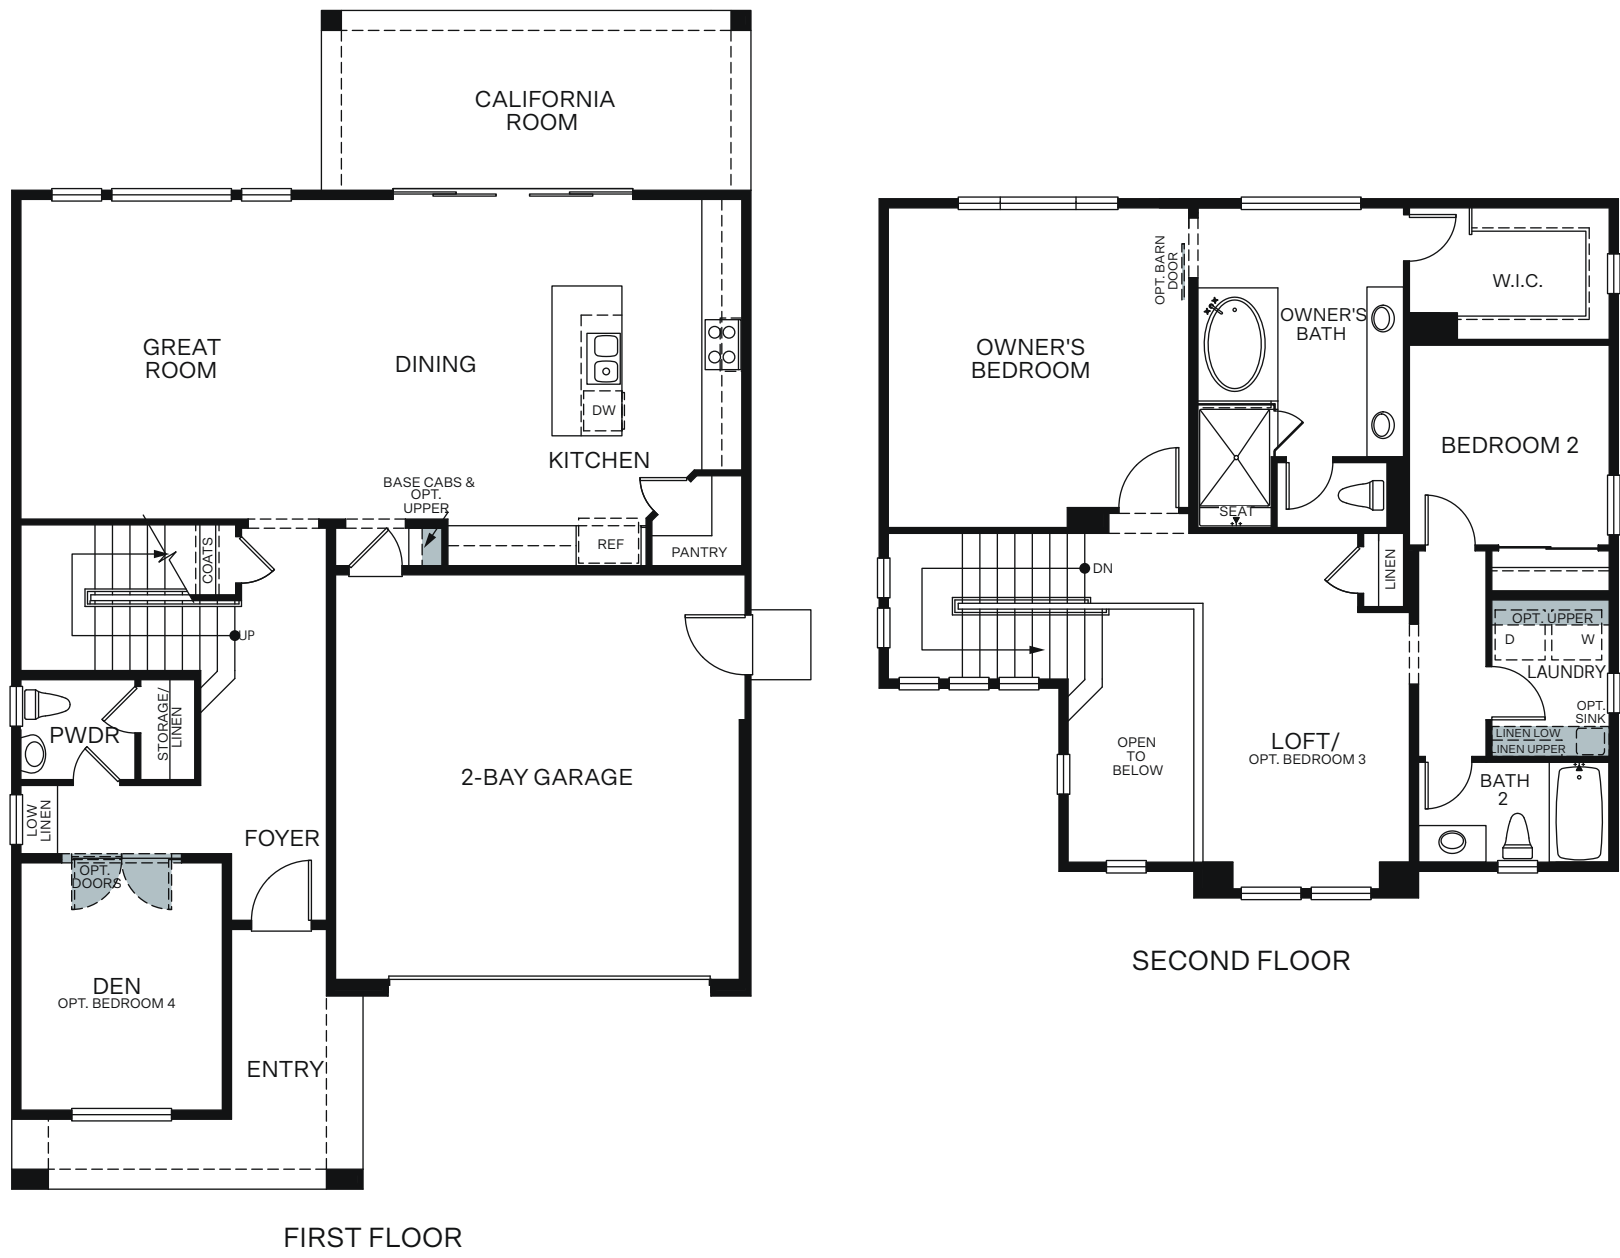

WoodsideHomes.com

Let's get you home.

Ovation At Riverstone

BIANCA 3740

A - Stucco Bungalow

B - Farmhouse

C - Craftsman

D - Modern Prairie

TWO STORY 2,119 SQ. FT.

FIRST FLOOR

SECOND FLOOR

OPTIONS

OPT. BEDROOM 3 AT LOFT

OPT. BEDROOM 4 /BATHROOM 3

OPT. WALK-IN SHOWER AT OWNER'S BATH