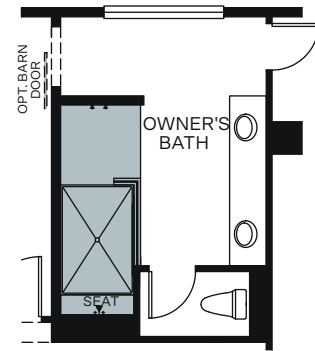

TWO STORY 2,119 SQ. FT.

FIRST FLOOR

SECOND FLOOR

OPTIONS

OPT. BEDROOM 3 AT LOFT

OPT. BEDROOM 4 /BATHROOM 3

OPT. WALK-IN SHOWER AT OWNER'S BATH