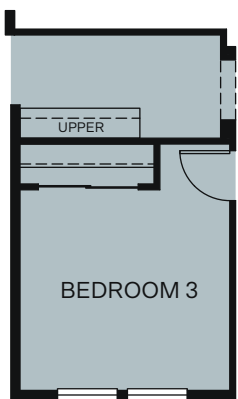

TWO STORY 2,119 SQ. FT.

FIRST FLOOR

SECOND FLOOR

OPTIONS

OPT. BEDROOM 3 AT LOFT

OPT. BEDROOM 4 /BATHROOM 3

OPT. WALK-IN SHOWER AT OWNER'S BATH