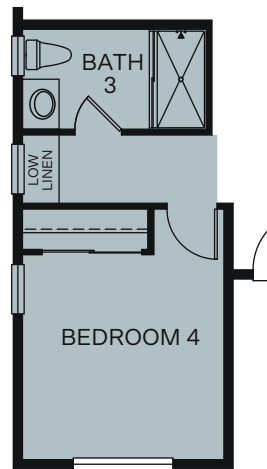

TWO STORY 2,119 SQ. FT.

FIRST FLOOR

SECOND FLOOR

OPTIONS

OPT. BEDROOM 3 AT LOFT

OPT. BEDROOM 4 /BATHROOM 3

OPT. WALK-IN SHOWER AT OWNER'S BATH