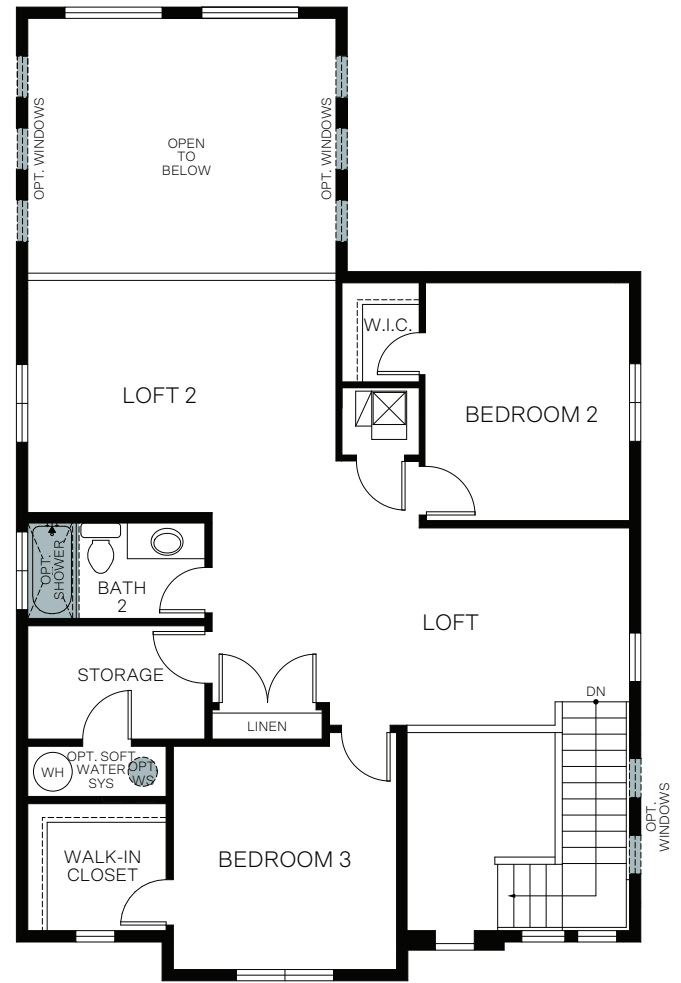

WoodsideHomes.com

Let's get you home.

Creekside At Shoreline

LINDEN

Farmhouse (B)

Craftsman (C)

Prairie (D)

Traditional (A)

TWO-STORY 2,209 SQ. FT.

FIRST FLOOR
1,219 Sq. Ft.

SECOND FLOOR
990 Sq. Ft.