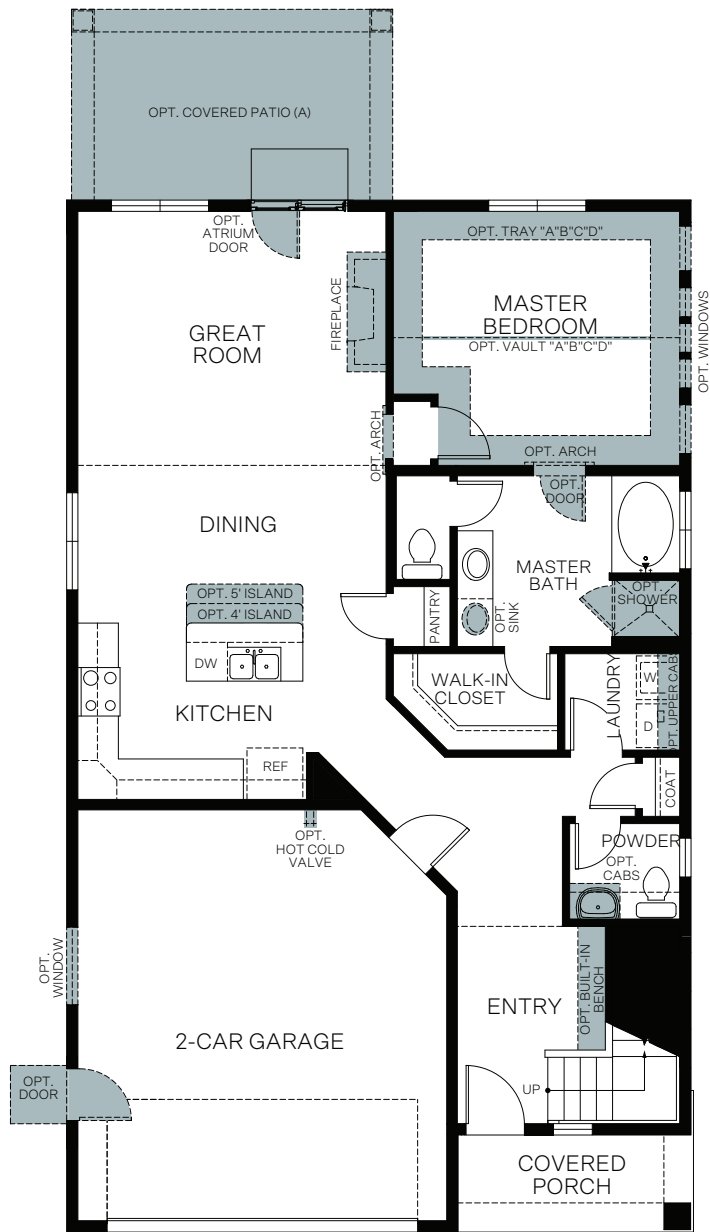

WoodsideHomes.com

Let's get you home.

Creekside At Shoreline

LINDEN

Farmhouse (B)

Craftsman (C)

Prairie (D)

Traditional (A)

TWO-STORY 2,209 SQ. FT.

FIRST FLOOR
1,219 Sq. Ft.

SECOND FLOOR
990 Sq. Ft.