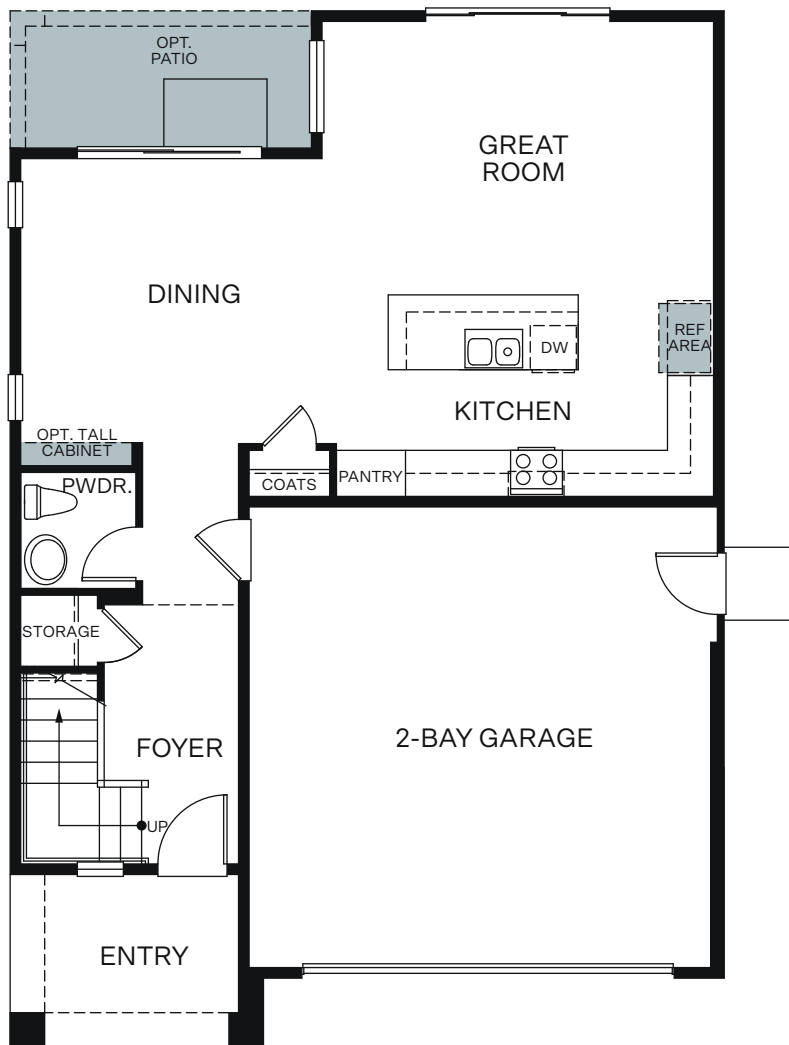

Huckleberry Park

THE WATERLILY 3130

TWO STORY 1,608 SQ. FT.

FIRST FLOOR

SECOND FLOOR