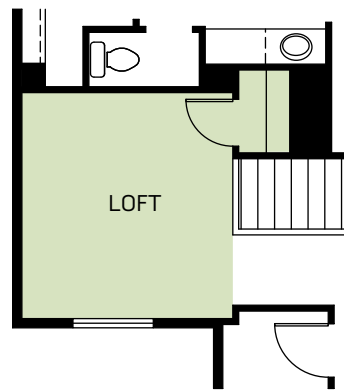

Juniper

Two-story • 1,427 Finished Sq. Ft. • 3 Bedrooms • 2.5 Baths • Open Great Room
Opt. Loft • Opt Covered Patio • 2 Car Garage

Traditional (A)

Farmhouse (B)

Prairie (D)

Juniper

Two-story • 1,427 Finished Sq. Ft. • 3 Bedrooms • 2.5 Baths • Open Great Room
Opt. Loft • Opt Covered Patio • 2 Car Garage

FIRST FLOOR
568 Sq. Ft.

SECOND FLOOR
859 Sq. Ft.

OPT. LOFT