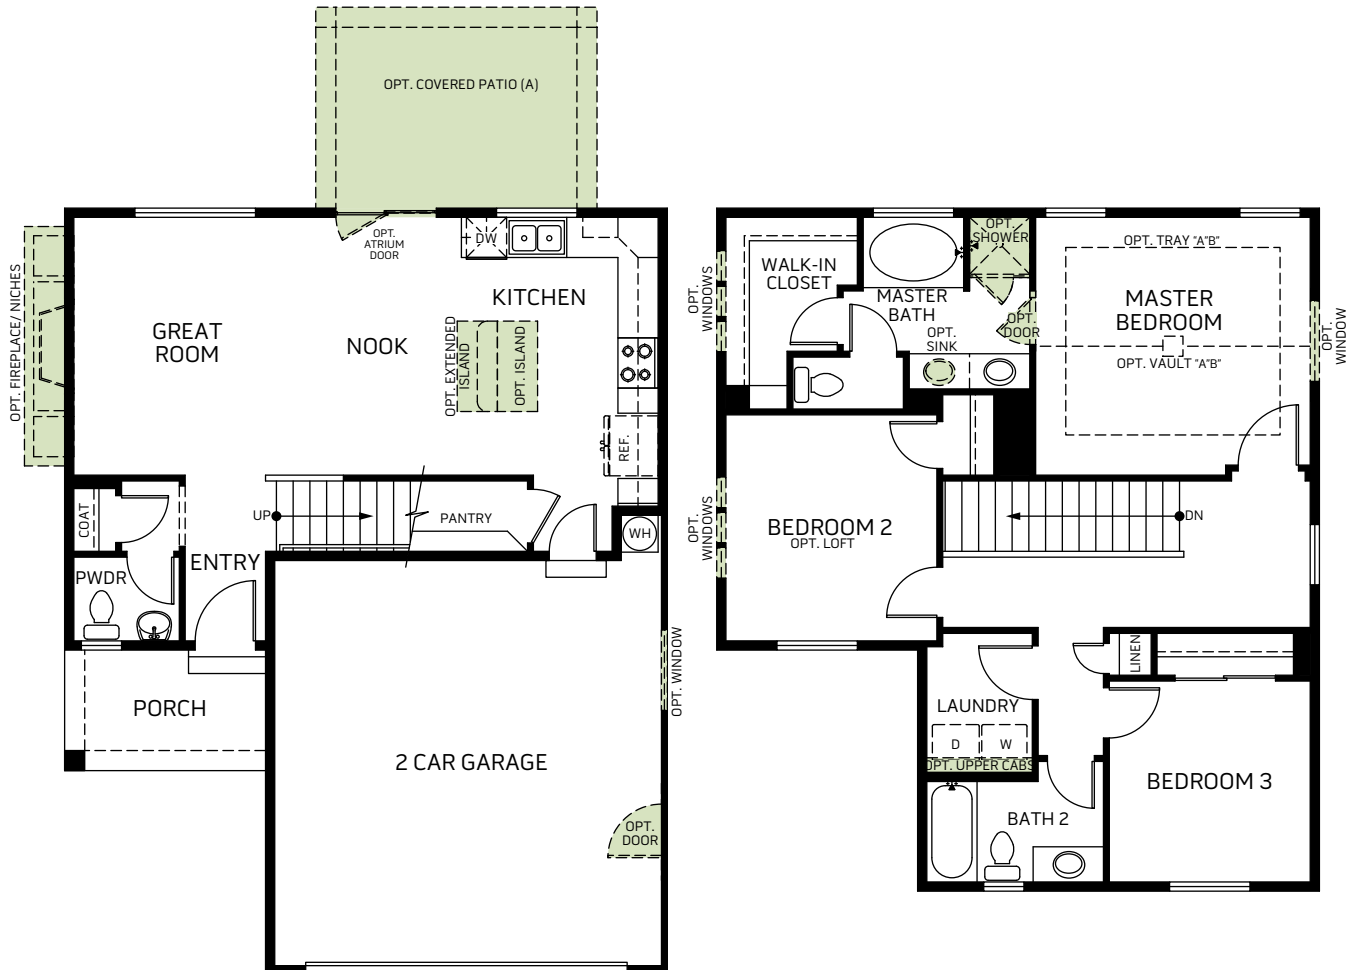

Juniper

Two-story • 1,427 Finished Sq. Ft. • 3 Bedrooms • 2.5 Baths • Open Great Room
Opt. Loft • Opt Covered Patio • 2 Car Garage

Traditional (A)

Farmhouse (B)

Prairie (D)

Juniper

Two-story • 1,427 Finished Sq. Ft. • 3 Bedrooms • 2.5 Baths • Open Great Room
Opt. Loft • Opt Covered Patio • 2 Car Garage

FIRST FLOOR
568 Sq. Ft.

SECOND FLOOR
859 Sq. Ft.

OPT. LOFT