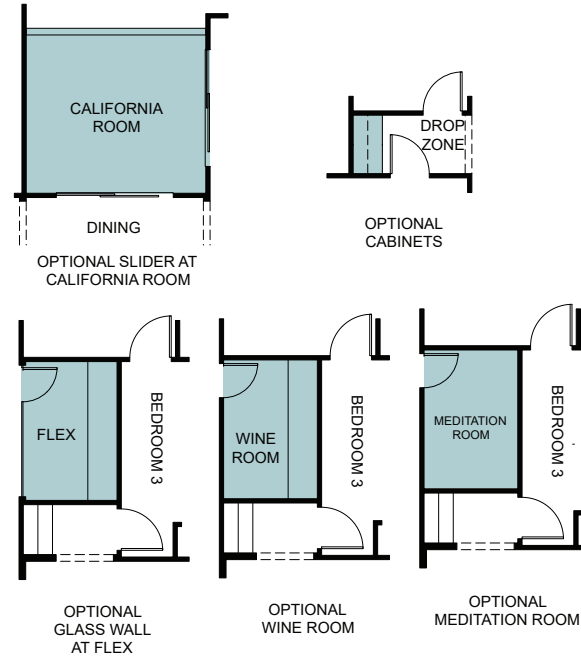

Wildflower at Winding Creek

Poppy

Single Story 2,330 Sq. Ft.

Woodside Homes reserves the right to change floor plans, features, elevations, prices, materials and specifications without notice. All square footages and measurements are approximate. Please see Sales Professional for full details. 06/2023