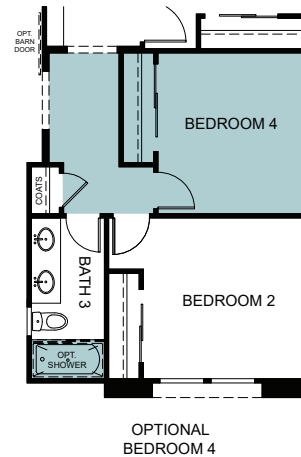

Wildflower at Winding Creek

Poppy

Single Story 2,330 Sq. Ft.

Woodside Homes reserves the right to change floor plans, features, elevations, prices, materials and specifications without notice. All square footages and measurements are approximate. Please see Sales Professional for full details. 06/2023