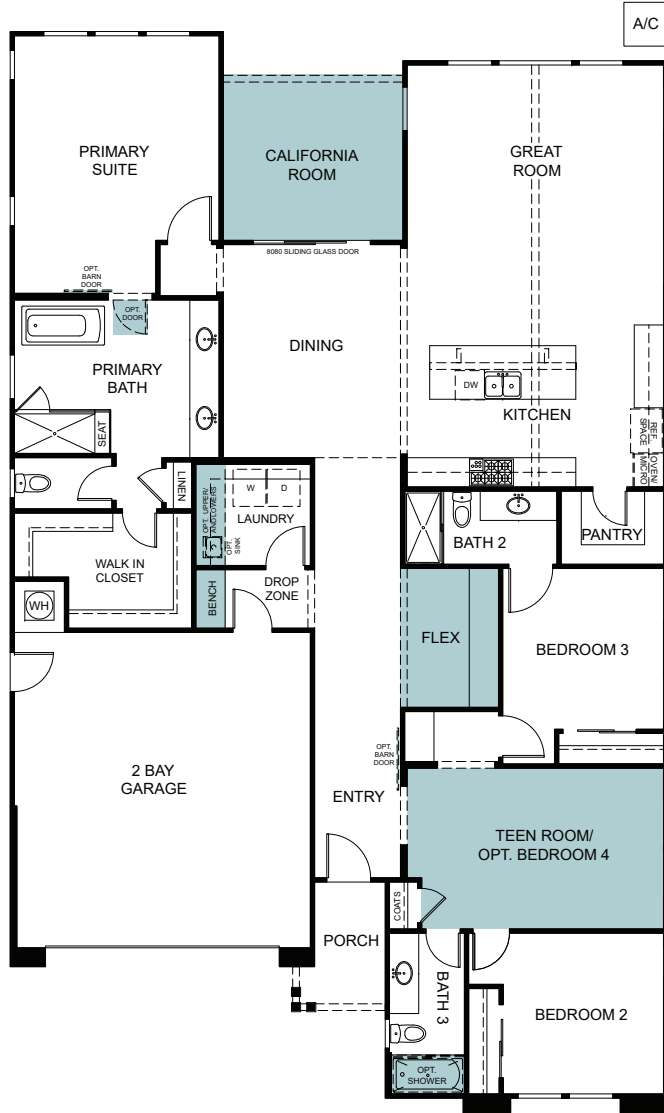

Wildflower at Winding Creek

Poppy

Single Story 2,330 Sq. Ft.

Woodside Homes reserves the right to change floor plans, features, elevations, prices, materials and specifications without notice. All square footages and measurements are approximate. Please see Sales Professional for full details. 06/2023