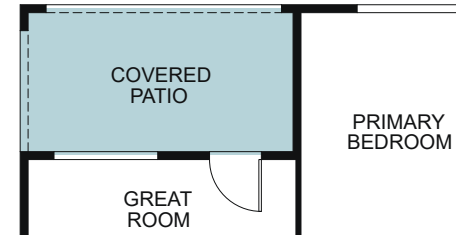

Abbey Park

Chilton 4013

A - BUNGALOW

B - FARM FRESH

D - MODERN PRAIRIE

SINGLE STORY 1,458 SQ. FT.

OPTIONAL COVERED PATIO

OPTIONAL 3RD CAR GARAGE