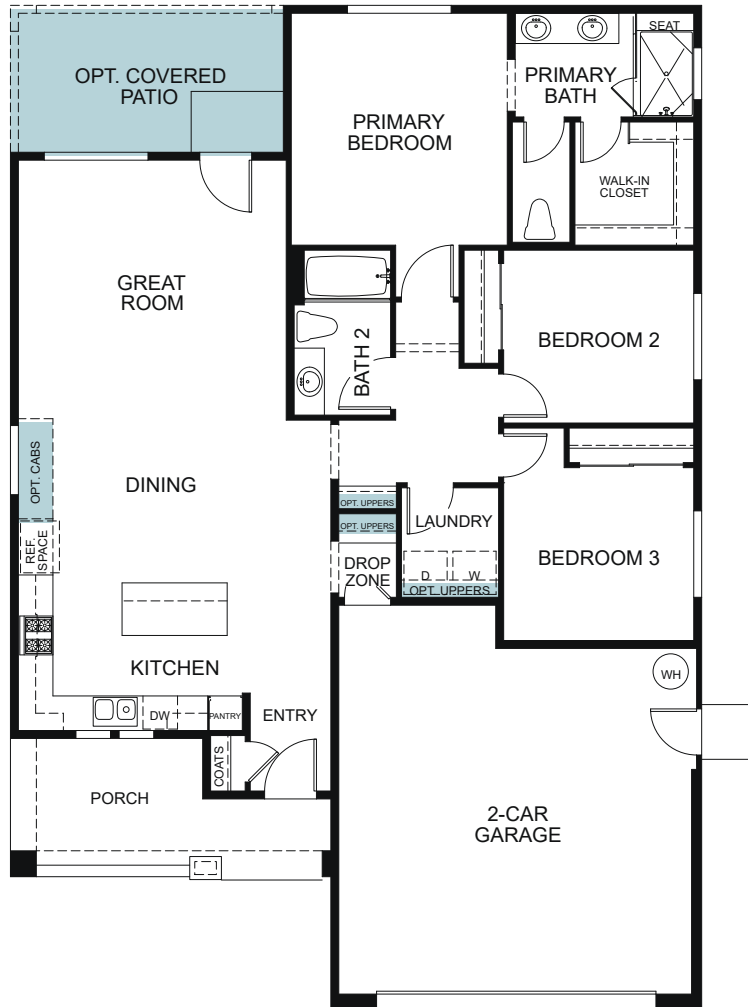

Abbey Park

Chilton 4013

A - BUNGALOW

B - FARM FRESH

D - MODERN PRAIRIE

SINGLE STORY 1,458 SQ. FT.

OPTIONAL COVERED PATIO

OPTIONAL 3RD CAR GARAGE