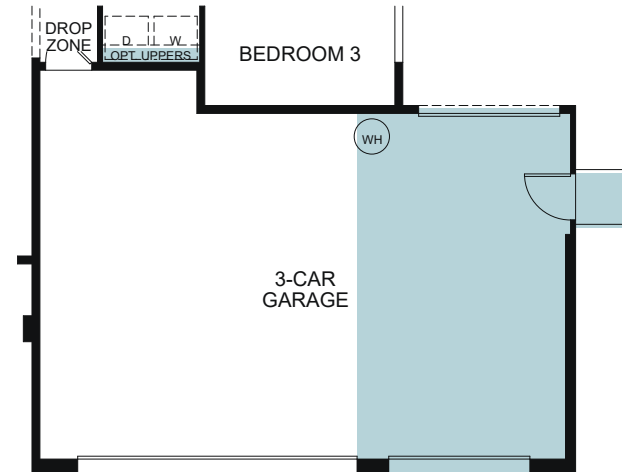

Abbey Park

Chilton 4013

A - BUNGALOW

B - FARM FRESH

D - MODERN PRAIRIE

SINGLE STORY 1,458 SQ. FT.

OPTIONAL COVERED PATIO

OPTIONAL 3RD CAR GARAGE