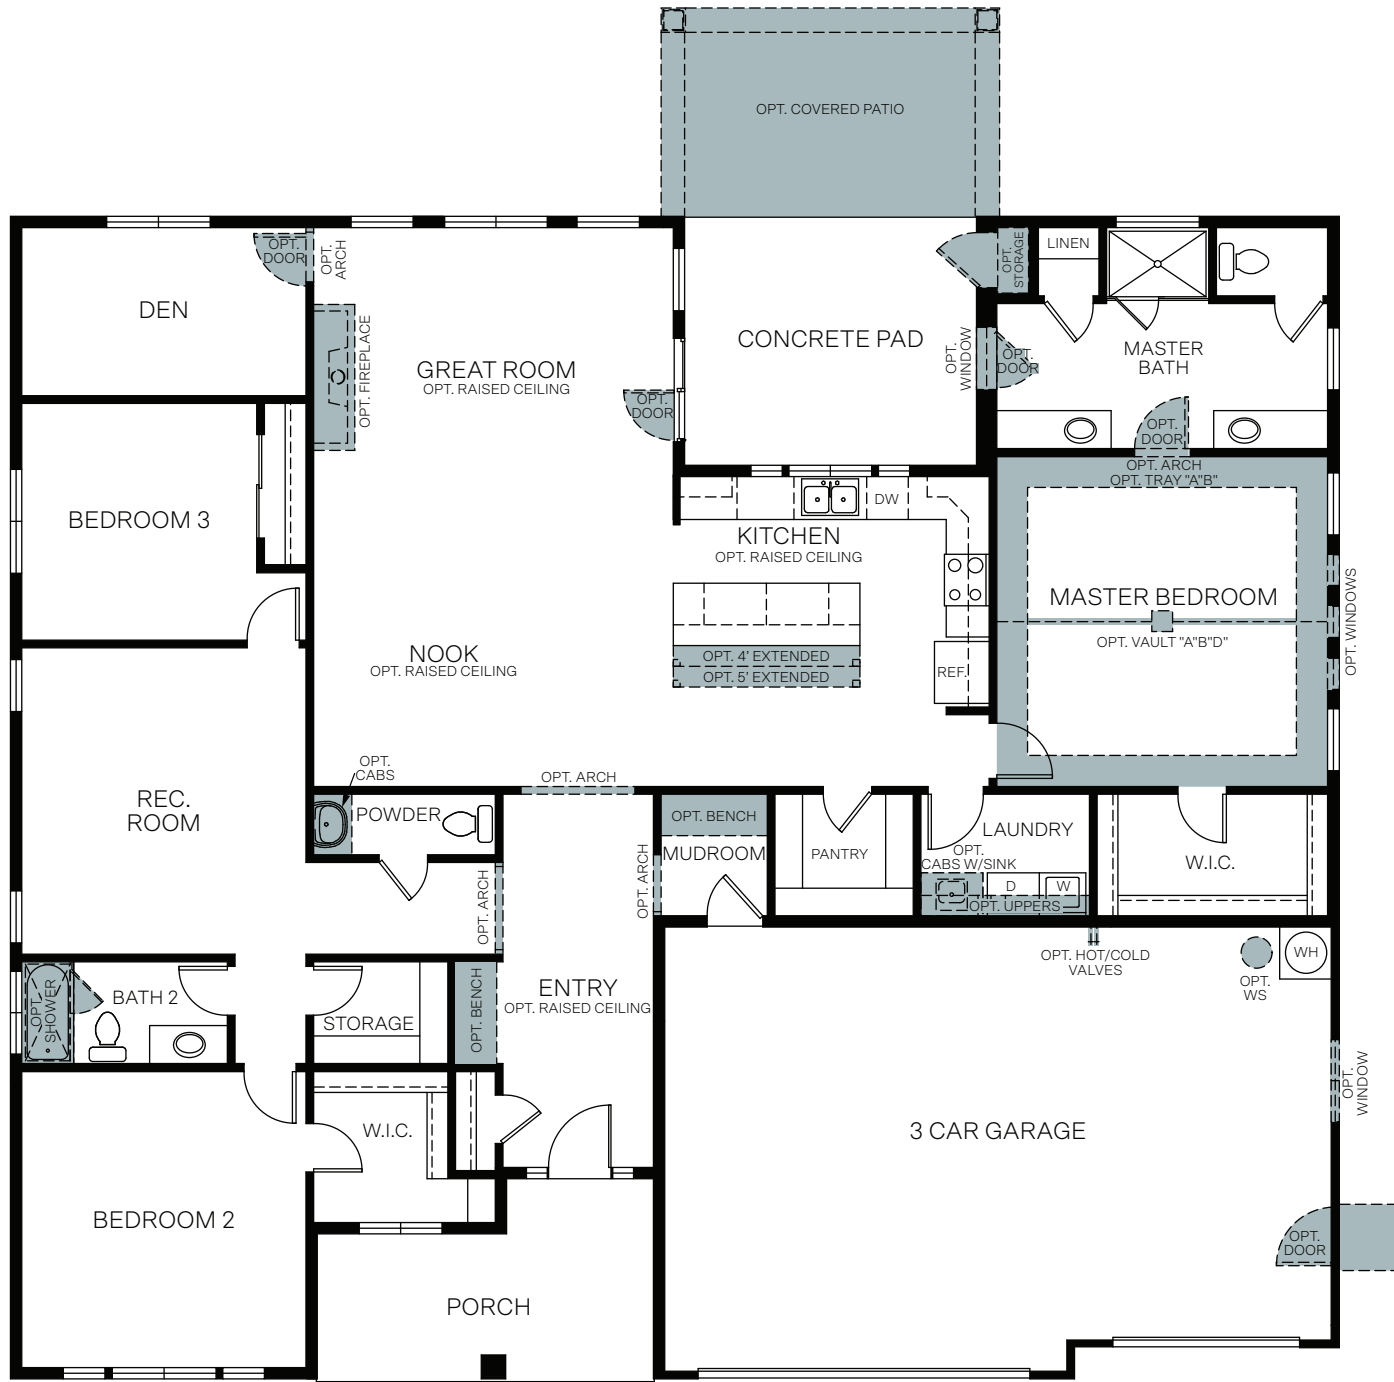

WoodsideHomes.com

Let's get you home.

Parkview At Shoreline

GLACIER

ONE-STORY 2,462 SQ. FT.

FLOOR PLAN
2,462 Sq.Ft.