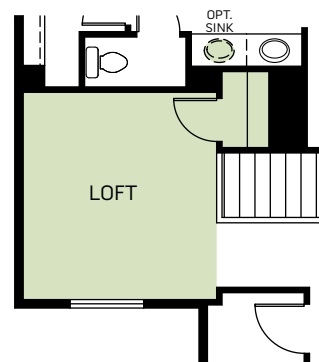

Maple

Two-story • 1,445 Finished Sq. Ft. • 3 Bedrooms • 2.5 Baths •
Open Great Room • Opt. Loft • Opt. Covered Patio • 2 Car Garage

Traditional (A)

Farmhouse (B)

Prairie (D)

Maple

Two-story • 1,445 Finished Sq. Ft. • 3 Bedrooms • 2.5 Baths •
Open Great Room • Opt. Loft • Opt. Covered Patio • 2 Car Garage

FIRST FLOOR
590 Sq. Ft.

SECOND FLOOR
855 Sq. Ft.

OPT. LOFT