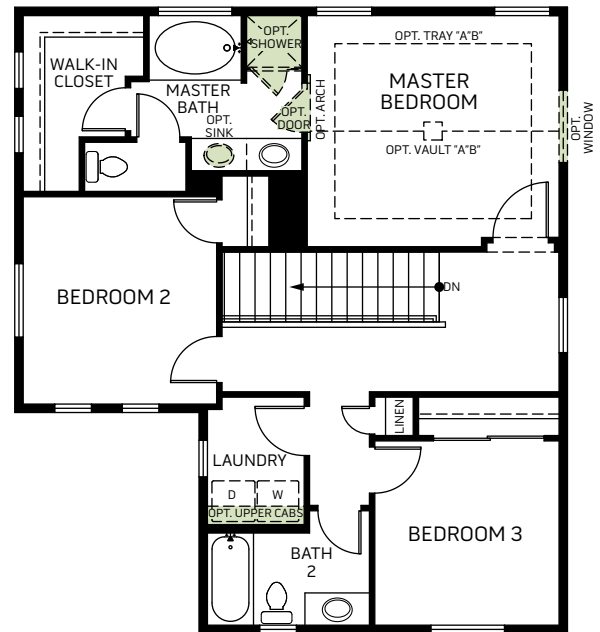

Maple

Two-story • 1,445 Finished Sq. Ft. • 3 Bedrooms • 2.5 Baths •
Open Great Room • Opt. Loft • Opt. Covered Patio • 2 Car Garage

Traditional (A)

Farmhouse (B)

Prairie (D)

Maple

Two-story • 1,445 Finished Sq. Ft. • 3 Bedrooms • 2.5 Baths •
Open Great Room • Opt. Loft • Opt. Covered Patio • 2 Car Garage

FIRST FLOOR
590 Sq. Ft.

SECOND FLOOR
855 Sq. Ft.

OPT. LOFT