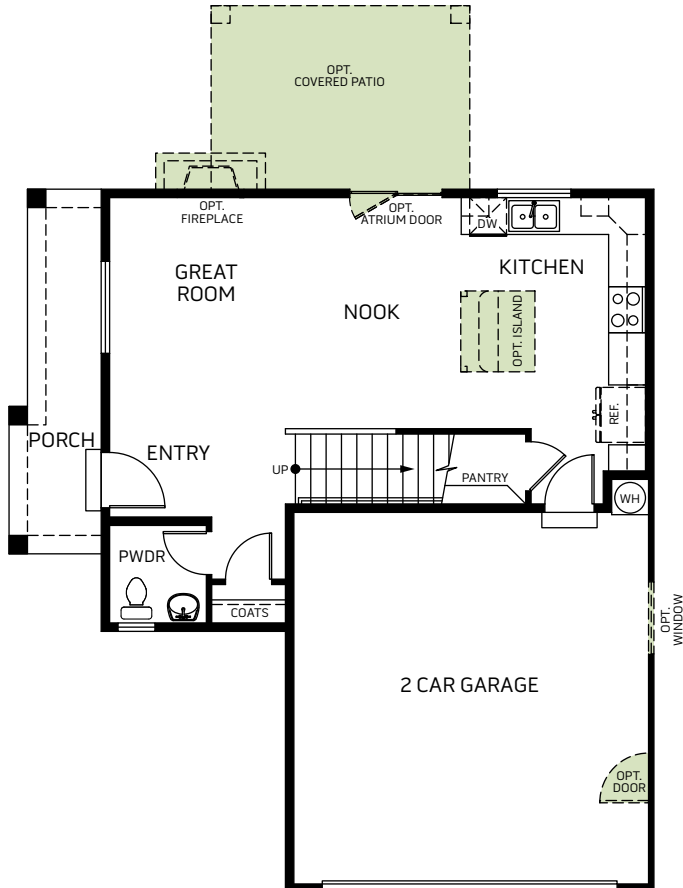

Maple

Two-story • 1,445 Finished Sq. Ft. • 3 Bedrooms • 2.5 Baths •
Open Great Room • Opt. Loft • Opt. Covered Patio • 2 Car Garage

Traditional (A)

Farmhouse (B)

Prairie (D)

Maple

Two-story • 1,445 Finished Sq. Ft. • 3 Bedrooms • 2.5 Baths •
Open Great Room • Opt. Loft • Opt. Covered Patio • 2 Car Garage

FIRST FLOOR
590 Sq. Ft.

SECOND FLOOR
855 Sq. Ft.

OPT. LOFT