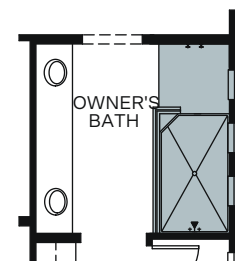

TWO STORY 2,395 SQ. FT.

OPTIONS

OPT. BEDROOM 5 AT DEN

OPT. BEDROOM 4 AT LOFT

OPT. WALK-IN SHOWER IN OWNER'S BATH