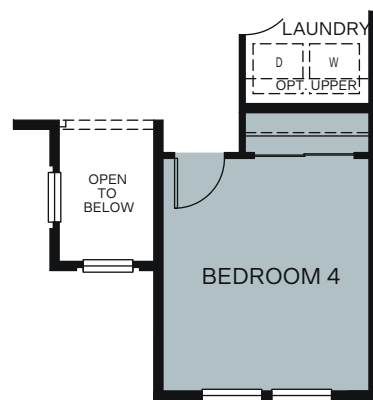

TWO STORY 2,395 SQ. FT.

OPTIONS

OPT. BEDROOM 5 AT DEN

OPT. BEDROOM 4 AT LOFT

OPT. WALK-IN SHOWER IN OWNER'S BATH