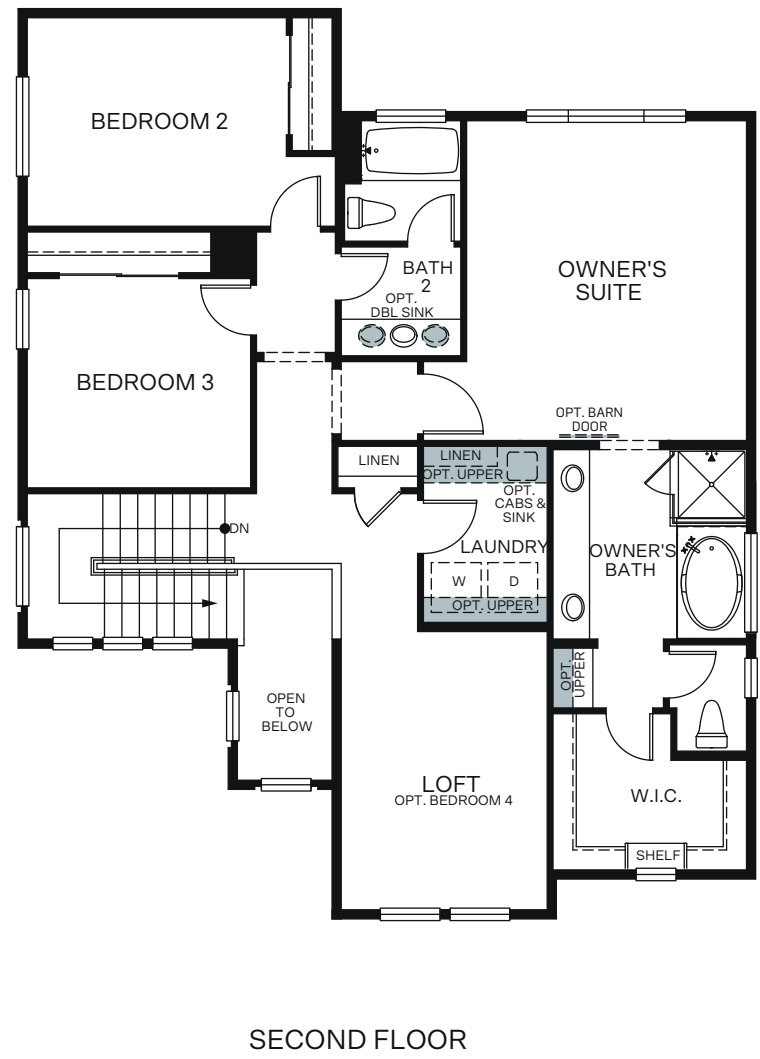

WoodsideHomes.com

Let's get you home.

Ovation
At Riverstone

STELLA 3750

A - Stucco Bungalow

B - Farmhouse

C - Craftsman

D - Modern Prairie

TWO STORY 2,395 SQ. FT.

OPTIONS

OPT. BEDROOM 5 AT DEN

OPT. BEDROOM 4 AT LOFT

OPT. WALK-IN SHOWER IN OWNER'S BATH