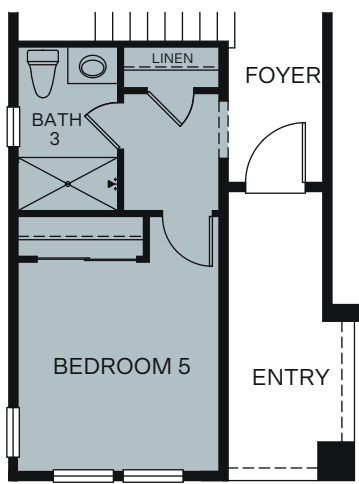

TWO STORY 2,395 SQ. FT.

OPTIONS

OPT. BEDROOM 5 AT DEN

OPT. BEDROOM 4 AT LOFT

OPT. WALK-IN SHOWER IN OWNER'S BATH