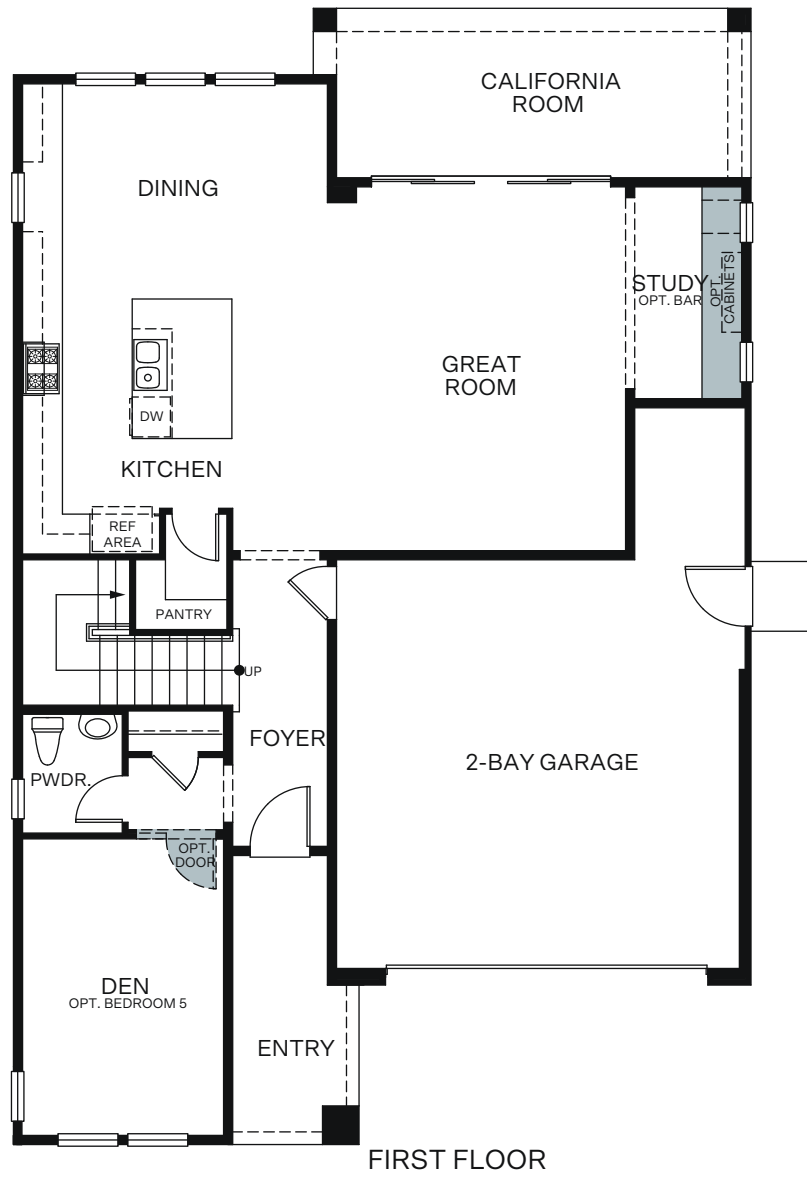

WoodsideHomes.com

Let's get you home.

Ovation
At Riverstone

STELLA 3750

A - Stucco Bungalow

B - Farmhouse

C - Craftsman

D - Modern Prairie

TWO STORY 2,395 SQ. FT.

OPTIONS

OPT. BEDROOM 5 AT DEN

OPT. BEDROOM 4 AT LOFT

OPT. WALK-IN SHOWER IN OWNER'S BATH