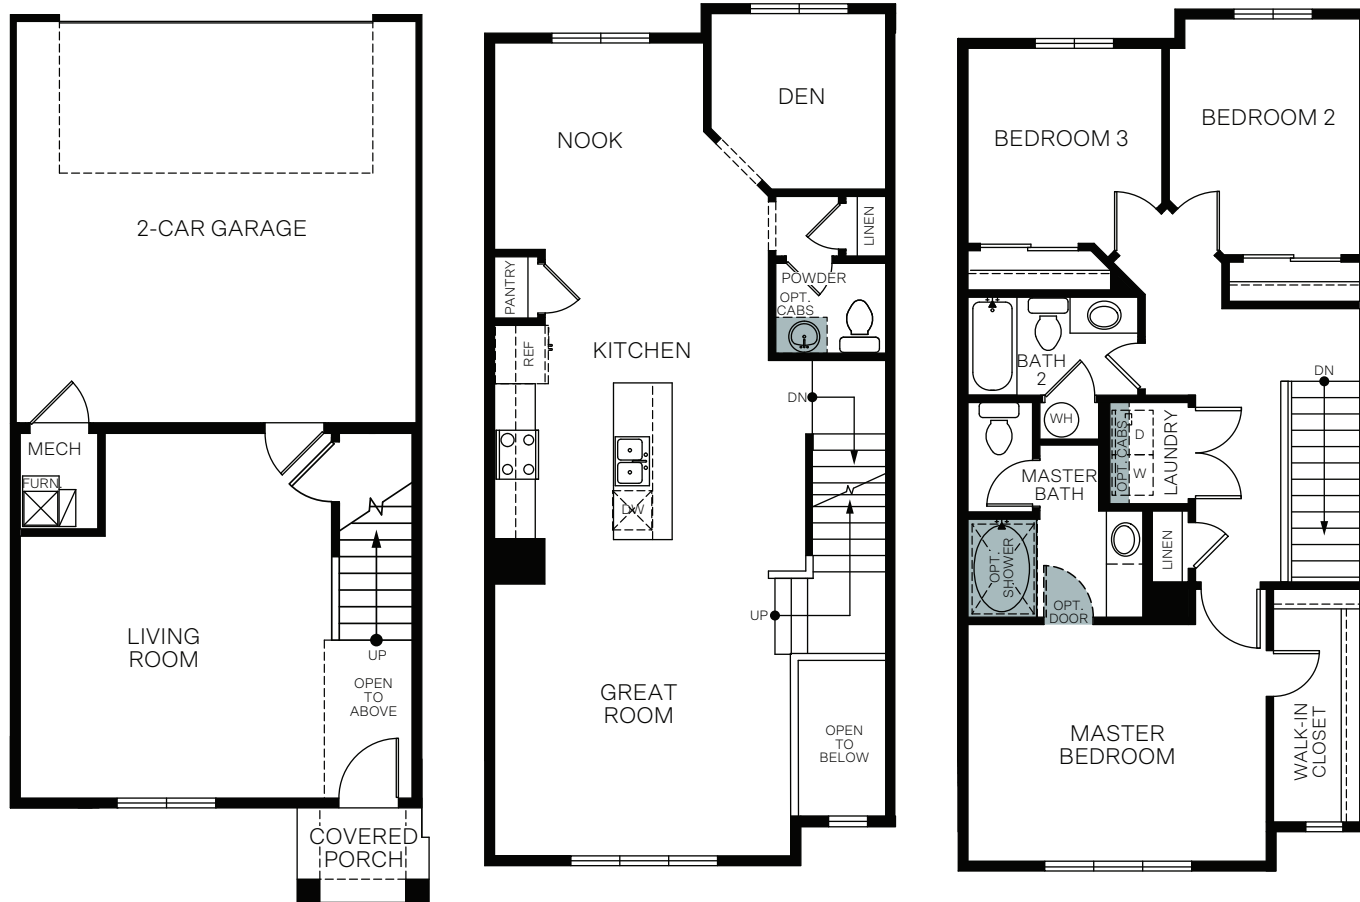

WoodsideHomes.com

Let's get you home.

Regency

At Meadowbrook

HILLSBOROUGH

THREE-STORY 2,021 SQ. FT.

FIRST FLOOR
394 Sq. Ft.

SECOND FLOOR
801 Sq. Ft.

THIRD FLOOR
826 Sq. Ft.

OPT. POWDER BATH

OPT. GUEST ROOM WITH BATH

OPT. DEN

FLOOR PLAN LAYOUT