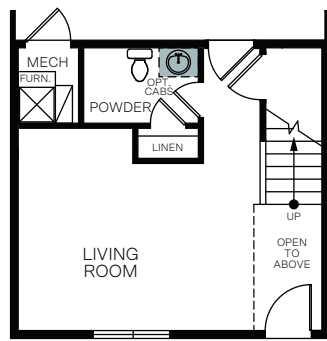

WoodsideHomes.com

Let's get you home.

Regency

At Meadowbrook

HILLSBOROUGH

THREE-STORY 2,021 SQ. FT.

FIRST FLOOR
394 Sq. Ft.

SECOND FLOOR
801 Sq. Ft.

THIRD FLOOR
826 Sq. Ft.

OPT. POWDER BATH

OPT. GUEST ROOM WITH BATH

OPT. DEN

FLOOR PLAN LAYOUT