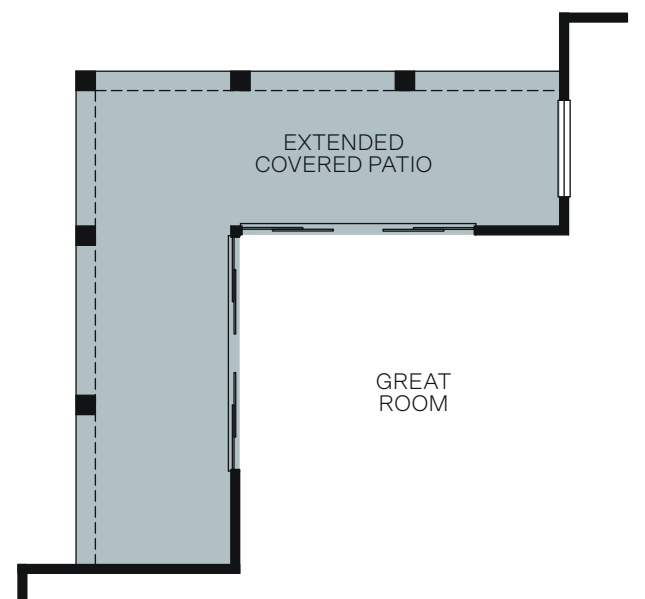

## At Ella Gardens

THE HONEYSUCKLE 4054

A - Cottage

B - Craftsman

C - Farmhouse

TWO STORY 2,275 SQ. FT.

FIRST FLOOR

SECOND FLOOR

OPT. CALIFORNIA ROOM WITH (1) LARGE SLIDING GLASS DOOR

OPT. BACK KITCHEN

OPT. BEDROOM 4/BATH 3 AT DEN

OPT. EXTENDED COVERED PATIO WITH (2) LARGE SLIDING GLASS DOORS