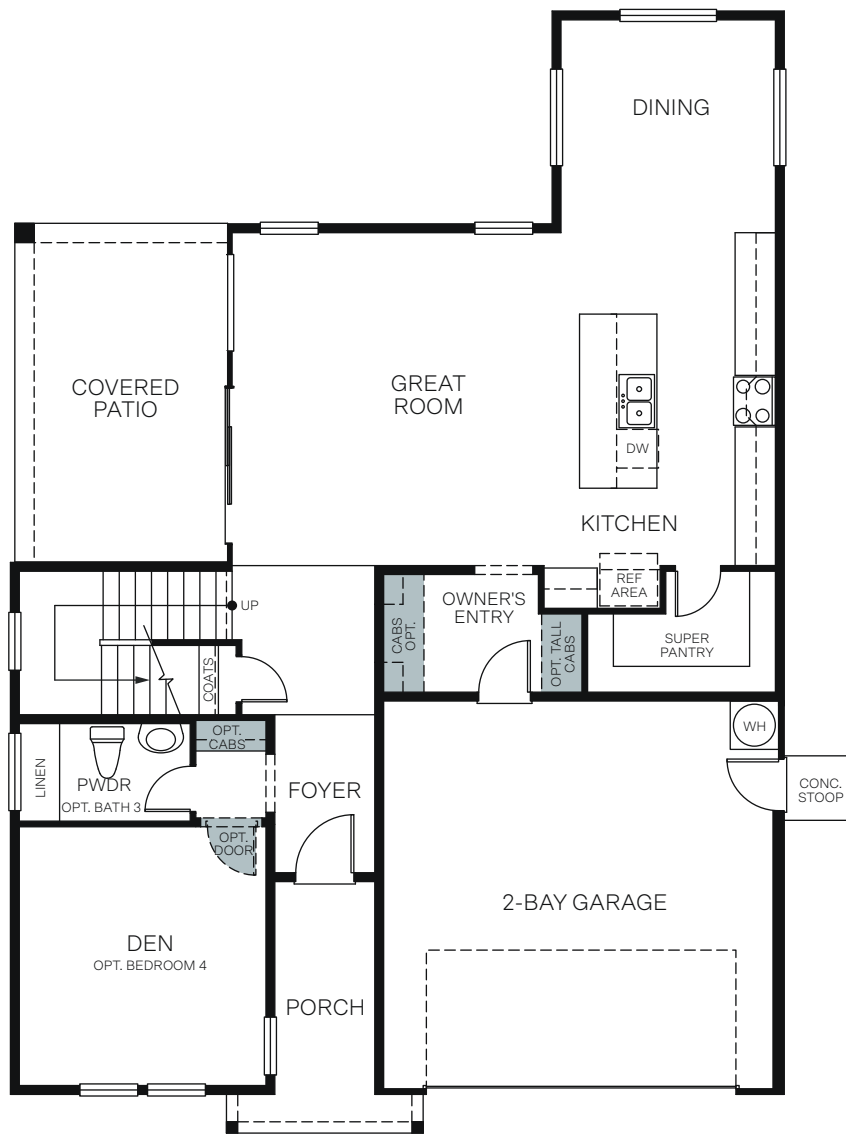

## At Ella Gardens

THE HONEYSUCKLE 4054

A - Cottage

B - Craftsman

C - Farmhouse

TWO STORY 2,275 SQ. FT.

FIRST FLOOR

SECOND FLOOR

OPT. CALIFORNIA ROOM WITH (1) LARGE SLIDING GLASS DOOR

OPT. BACK KITCHEN

OPT. BEDROOM 4/BATH 3 AT DEN

OPT. EXTENDED COVERED PATIO WITH (2) LARGE SLIDING GLASS DOORS