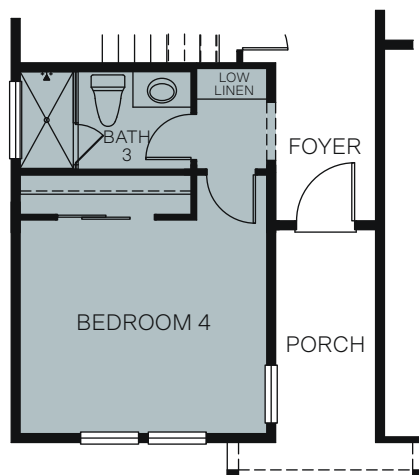

## At Ella Gardens

THE HONEYSUCKLE 4054

A - Cottage

B - Craftsman

C - Farmhouse

TWO STORY 2,275 SQ. FT.

FIRST FLOOR

SECOND FLOOR

OPT. CALIFORNIA ROOM WITH (1) LARGE SLIDING GLASS DOOR

OPT. BACK KITCHEN

OPT. BEDROOM 4/BATH 3 AT DEN

OPT. EXTENDED COVERED PATIO WITH (2) LARGE SLIDING GLASS DOORS