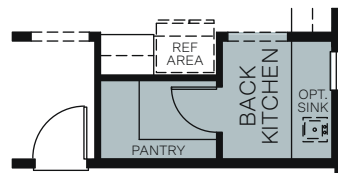

## At Ella Gardens

THE HONEYSUCKLE 4054

A - Cottage

B - Craftsman

C - Farmhouse

TWO STORY 2,275 SQ. FT.

FIRST FLOOR

SECOND FLOOR

OPT. CALIFORNIA ROOM WITH (1) LARGE SLIDING GLASS DOOR

OPT. BACK KITCHEN

OPT. BEDROOM 4/BATH 3 AT DEN

OPT. EXTENDED COVERED PATIO WITH (2) LARGE SLIDING GLASS DOORS