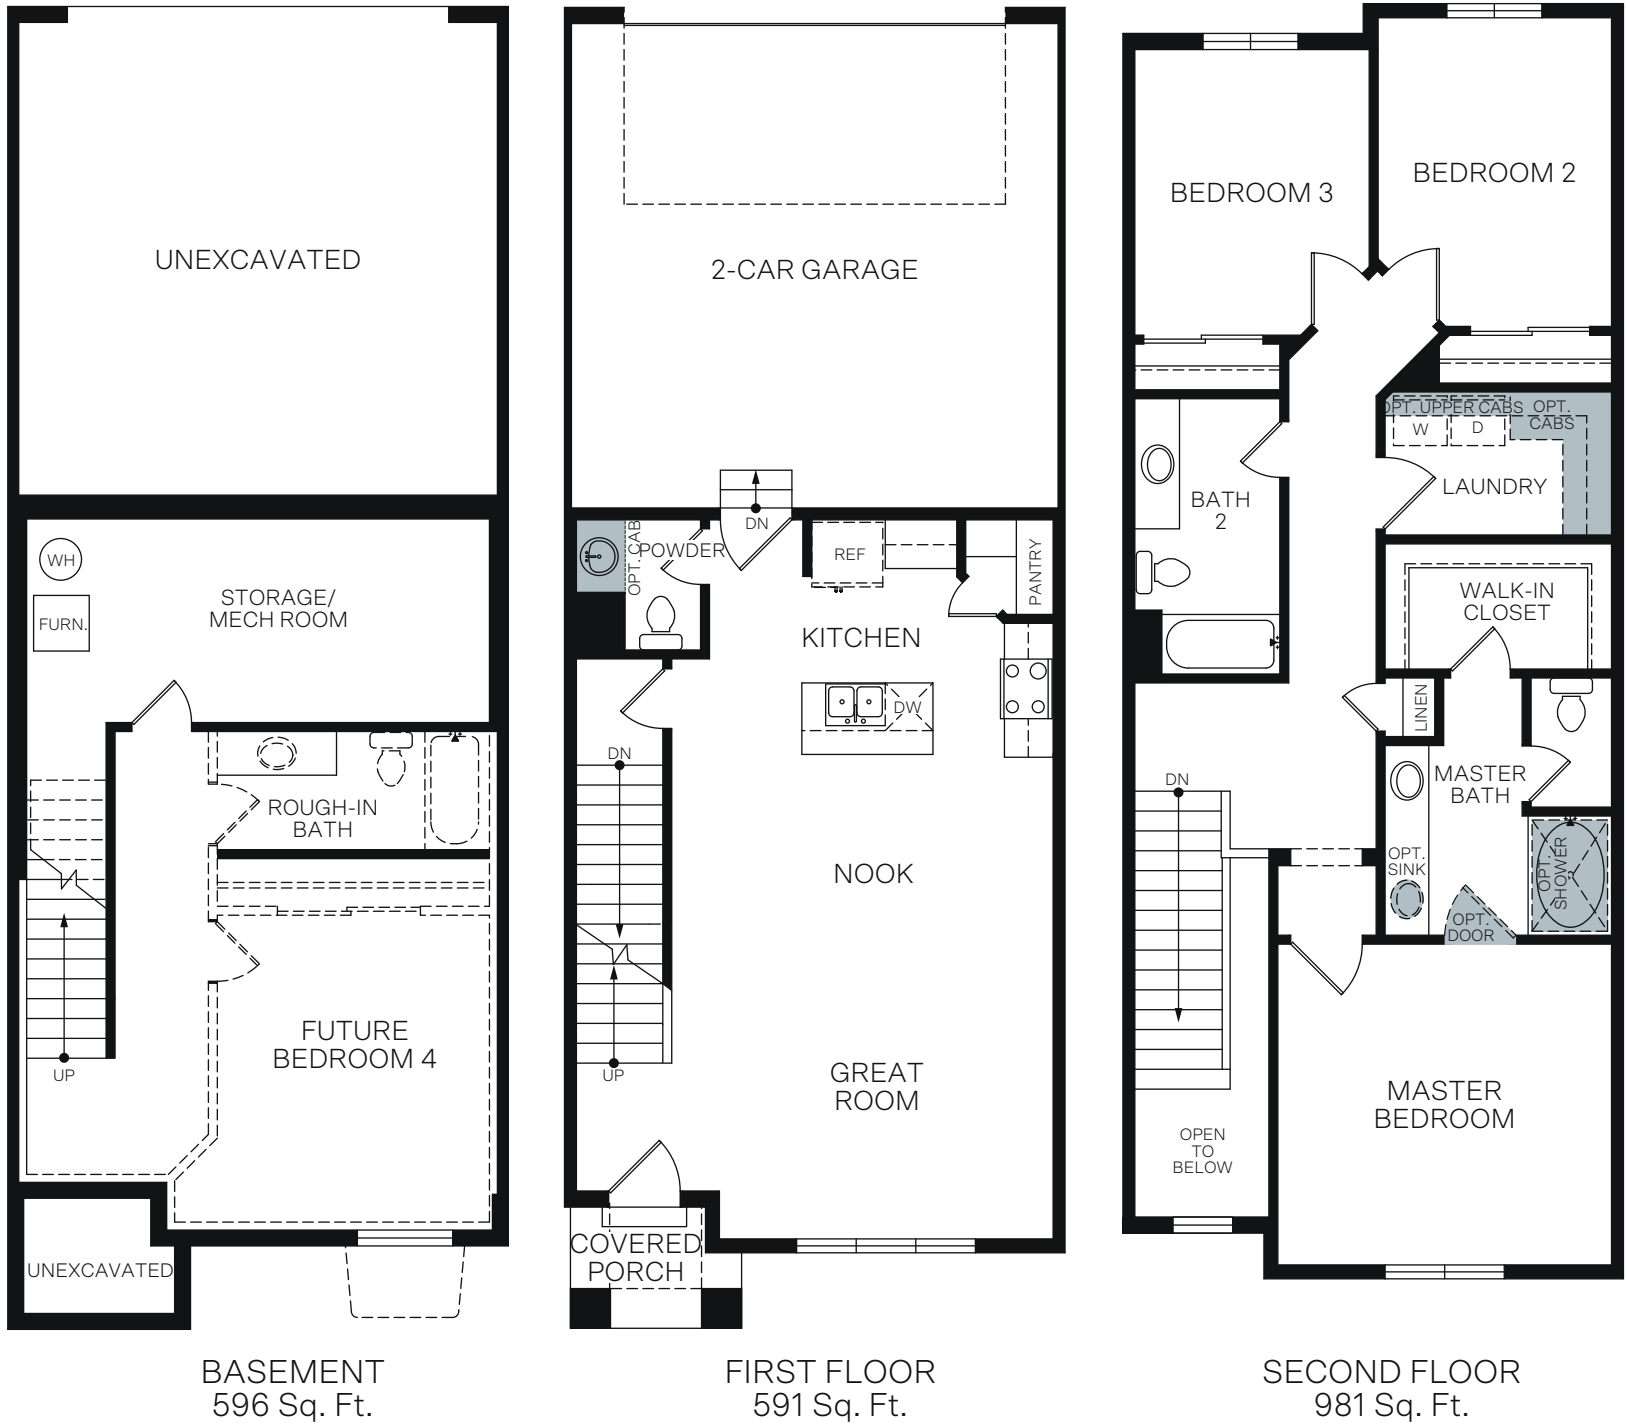

TWO-STORY 1,572 FINISHED SQ. FT.

FLOOR PLAN LAYOUT