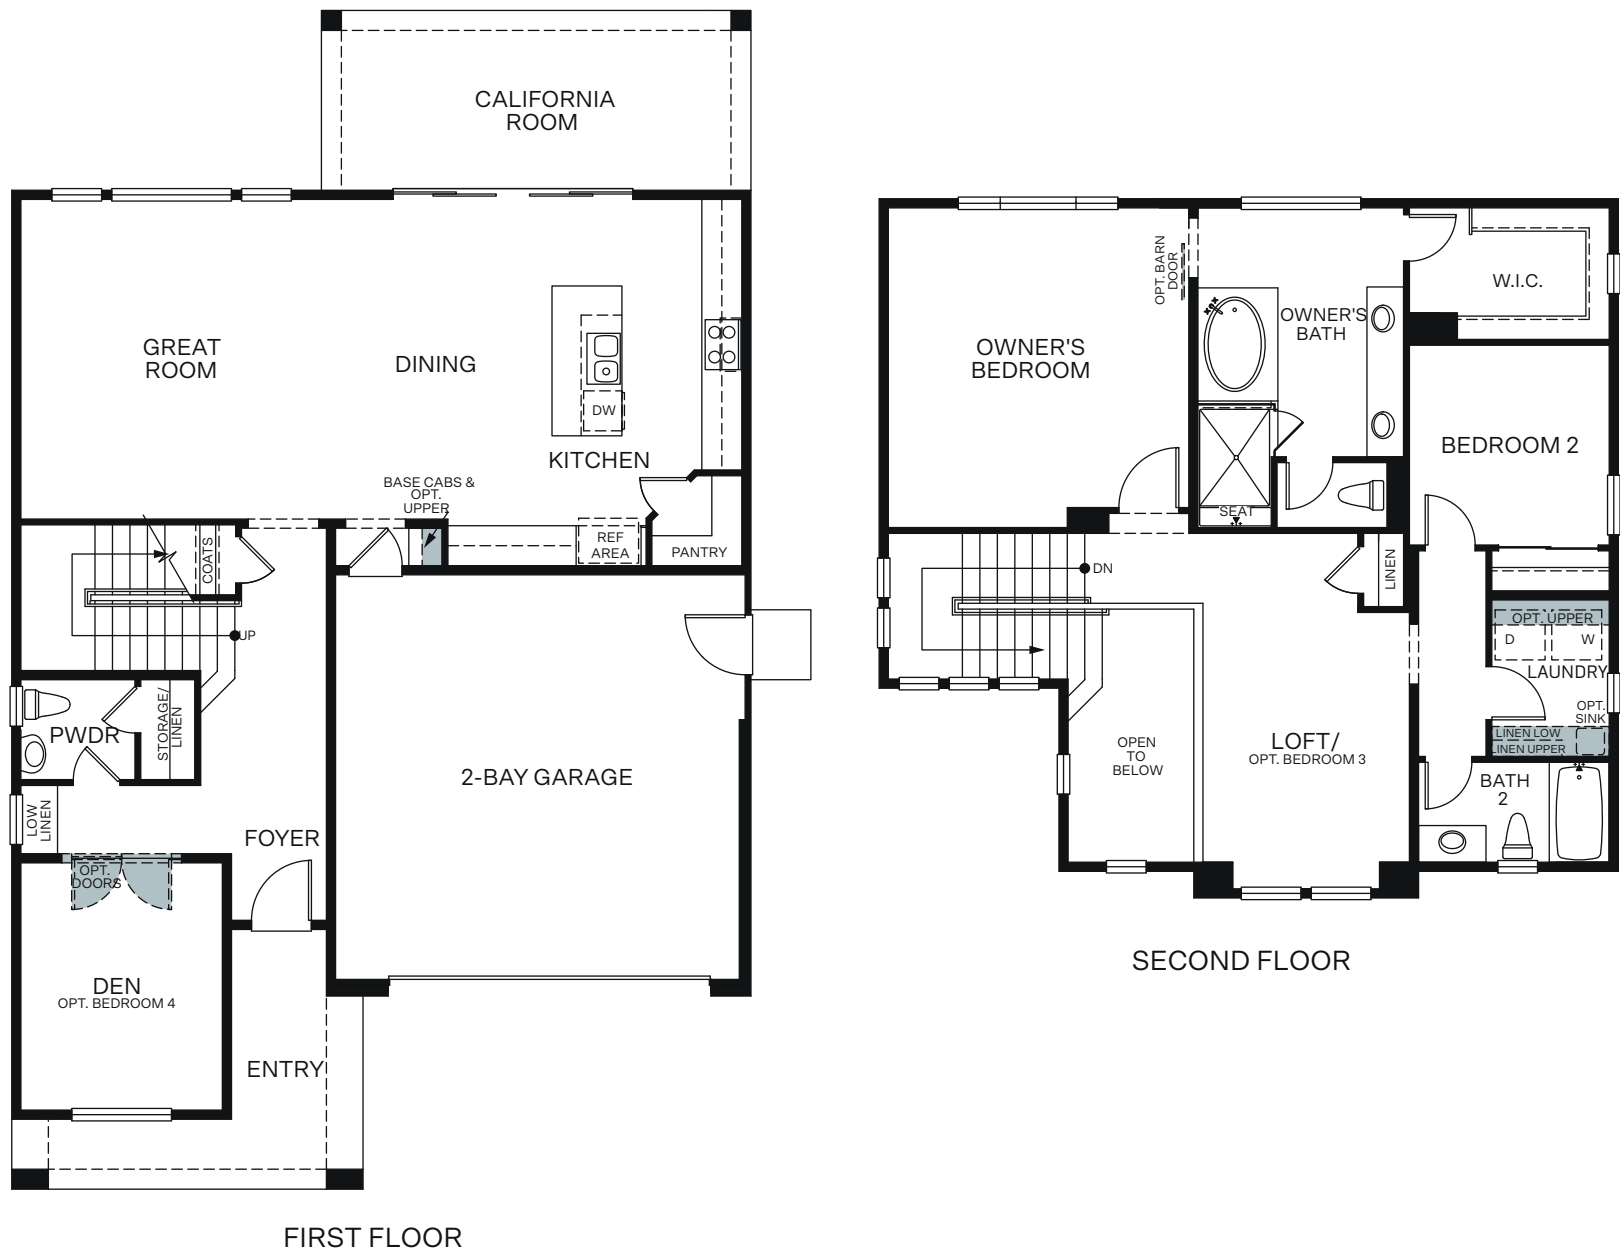

WoodsideHomes.com

Let's get you home.

Ovation

At Riverstone

BIANCA 3740

A - Stucco Bungalow

B - Farmhouse

C - Craftsman

D - Modern Prairie

TWO STORY 2,119 SQ. FT.

OPTIONS