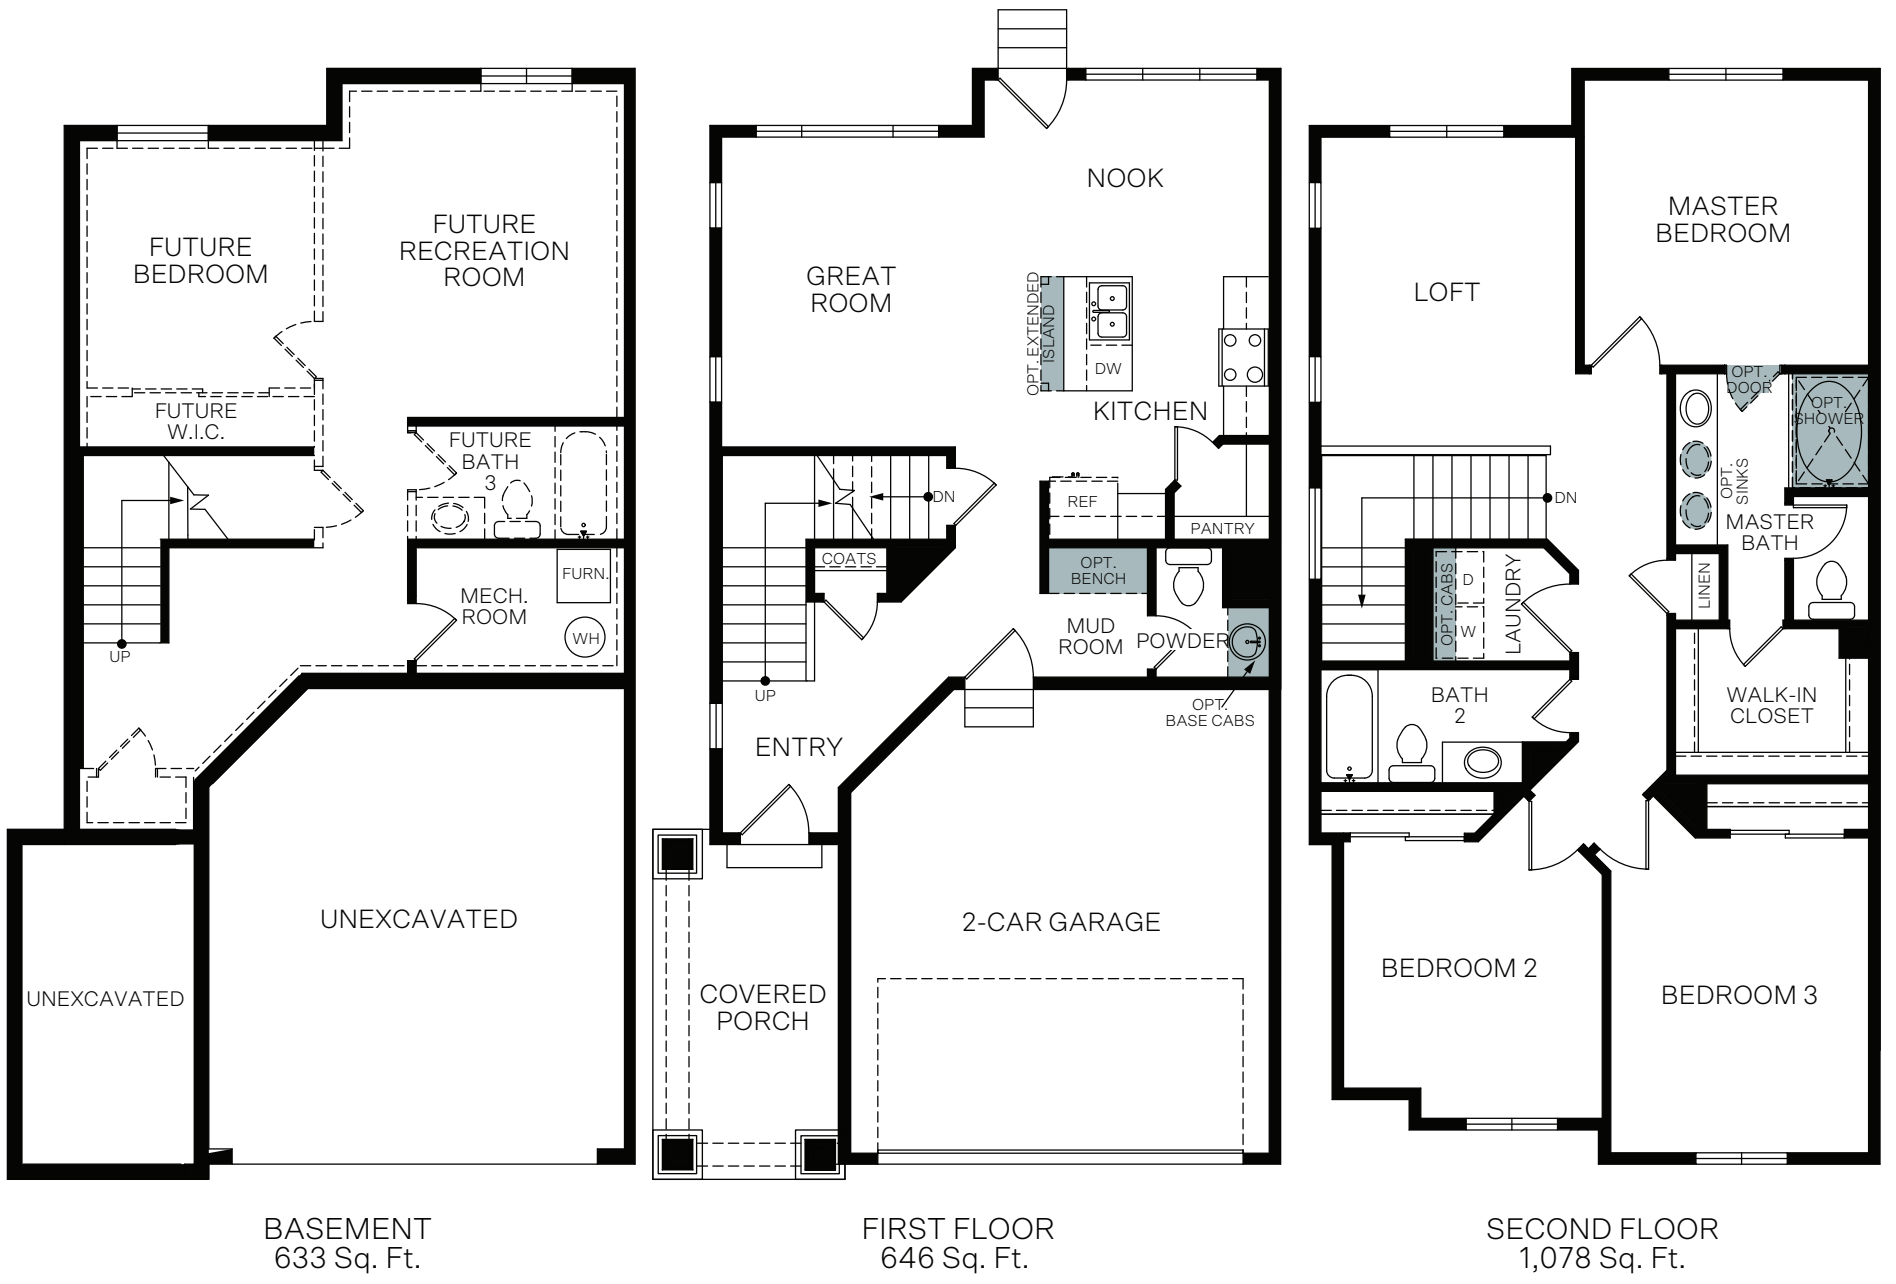

5 Plex

TWO-STORY 1,724 FINISHED SQ. FT.

FLOOR PLAN LAYOUT