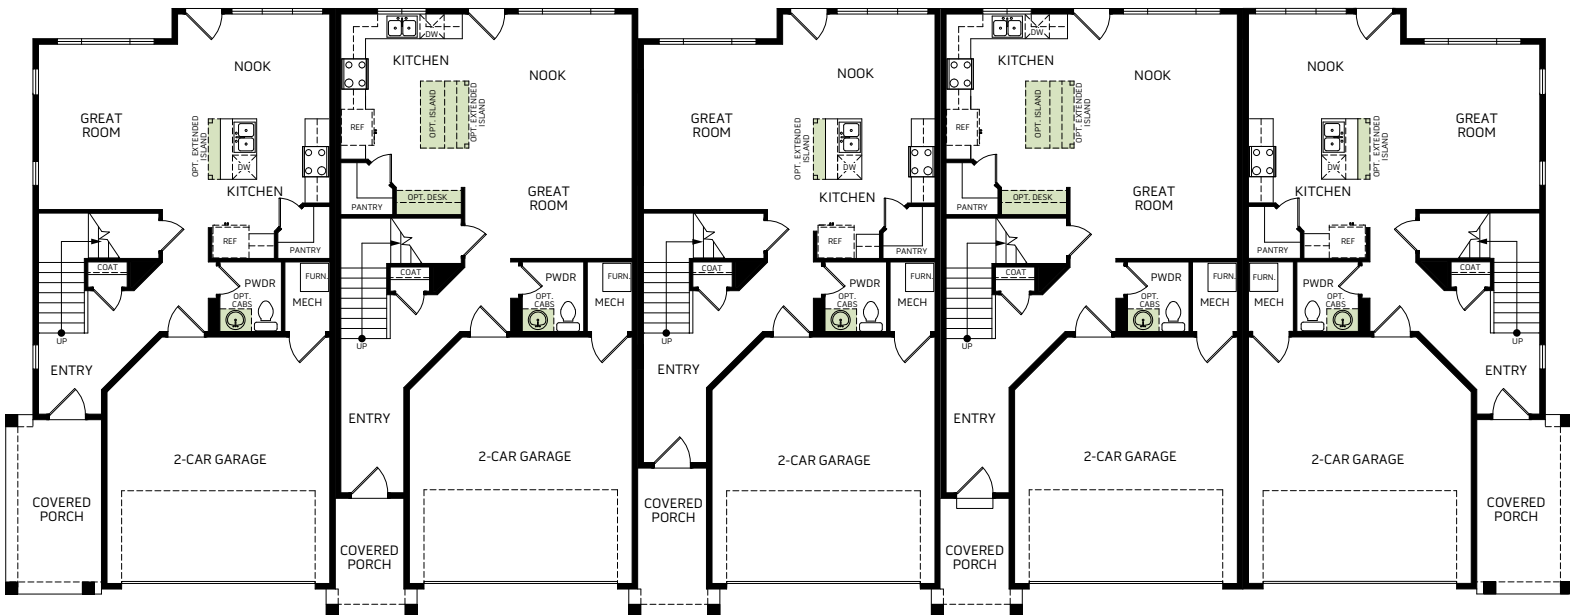

Princeton

Two-story • 1,779 Finished Sq. Ft. • 3 Bedrooms • 2.5 Baths • Great Room
Kitchen with Island • 2 Car Garage

FIRST FLOOR
702 Sq. Ft.

SECOND FLOOR
1,077 Sq. Ft.

Woodside Homes reserves the right to change elevations, specifications, materials and prices without notice. All square footages are approximate. Window location, porches, ceiling heights and room dimensions vary per elevation. The availability of certain options is subject to construction status and schedule. Optional features may be predetermined and included at additional cost on select homes. Renderings are artist's conception only.
Rev. 08/20

FIRST FLOOR
702 Sq. Ft.

FIRST FLOOR
768 Sq. Ft.

FIRST FLOOR
725 Sq. Ft.

FIRST FLOOR
768 Sq. Ft.

FIRST FLOOR
702 Sq. Ft.

Woodside Homes reserves the right to change elevations, specifications, materials and prices without notice. All square footages are approximate. Window location, porches, ceiling heights and room dimensions vary per elevation. The availability of certain options is subject to construction status and schedule. Optional features may be predetermined and included at additional cost on select homes. Renderings are artist's conception only.
Rev. 07/20