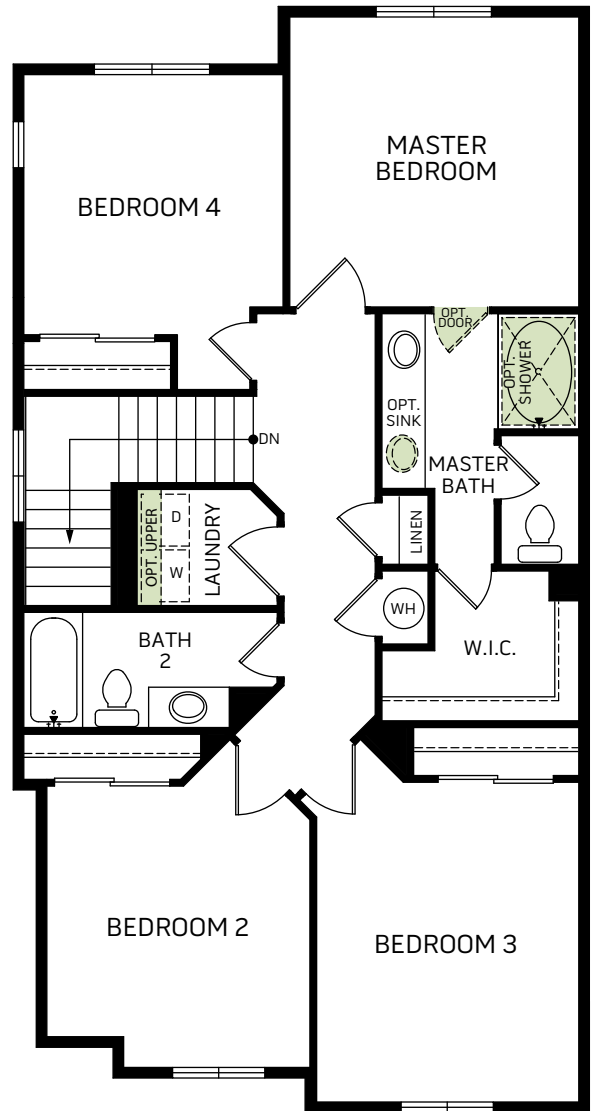

Princeton

Two-story • 1,779 Finished Sq. Ft. • 3 Bedrooms • 2.5 Baths • Great Room
Kitchen with Island • 2 Car Garage

FIRST FLOOR
702 Sq. Ft.

SECOND FLOOR
1,077 Sq. Ft.

Woodside Homes reserves the right to change elevations, specifications, materials and prices without notice. All square footages are approximate. Window location, porches, ceiling heights and room dimensions vary per elevation. The availability of certain options is subject to construction status and schedule. Optional features may be predetermined and included at additional cost on select homes. Renderings are artist's conception only.
Rev. 08/20

FIRST FLOOR
702 Sq. Ft.

FIRST FLOOR
768 Sq. Ft.

FIRST FLOOR
725 Sq. Ft.

FIRST FLOOR
768 Sq. Ft.

FIRST FLOOR
702 Sq. Ft.

Woodside Homes reserves the right to change elevations, specifications, materials and prices without notice. All square footages are approximate. Window location, porches, ceiling heights and room dimensions vary per elevation. The availability of certain options is subject to construction status and schedule. Optional features may be predetermined and included at additional cost on select homes. Renderings are artist's conception only.
Rev. 07/20