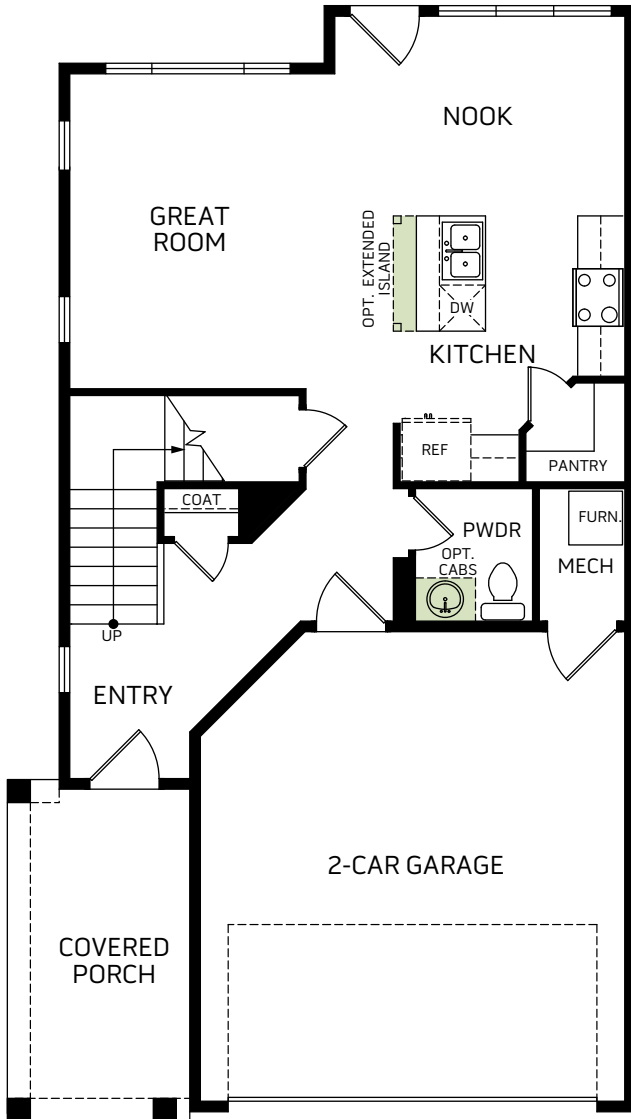

Princeton

Two-story • 1,779 Finished Sq. Ft. • 3 Bedrooms • 2.5 Baths • Great Room
Kitchen with Island • 2 Car Garage

FIRST FLOOR
702 Sq. Ft.

SECOND FLOOR
1,077 Sq. Ft.

Woodside Homes reserves the right to change elevations, specifications, materials and prices without notice. All square footages are approximate. Window location, porches, ceiling heights and room dimensions vary per elevation. The availability of certain options is subject to construction status and schedule. Optional features may be predetermined and included at additional cost on select homes. Renderings are artist's conception only.
Rev. 08/20

FIRST FLOOR
702 Sq. Ft.

FIRST FLOOR
768 Sq. Ft.

FIRST FLOOR
725 Sq. Ft.

FIRST FLOOR
768 Sq. Ft.

FIRST FLOOR
702 Sq. Ft.

Woodside Homes reserves the right to change elevations, specifications, materials and prices without notice. All square footages are approximate. Window location, porches, ceiling heights and room dimensions vary per elevation. The availability of certain options is subject to construction status and schedule. Optional features may be predetermined and included at additional cost on select homes. Renderings are artist's conception only.
Rev. 07/20