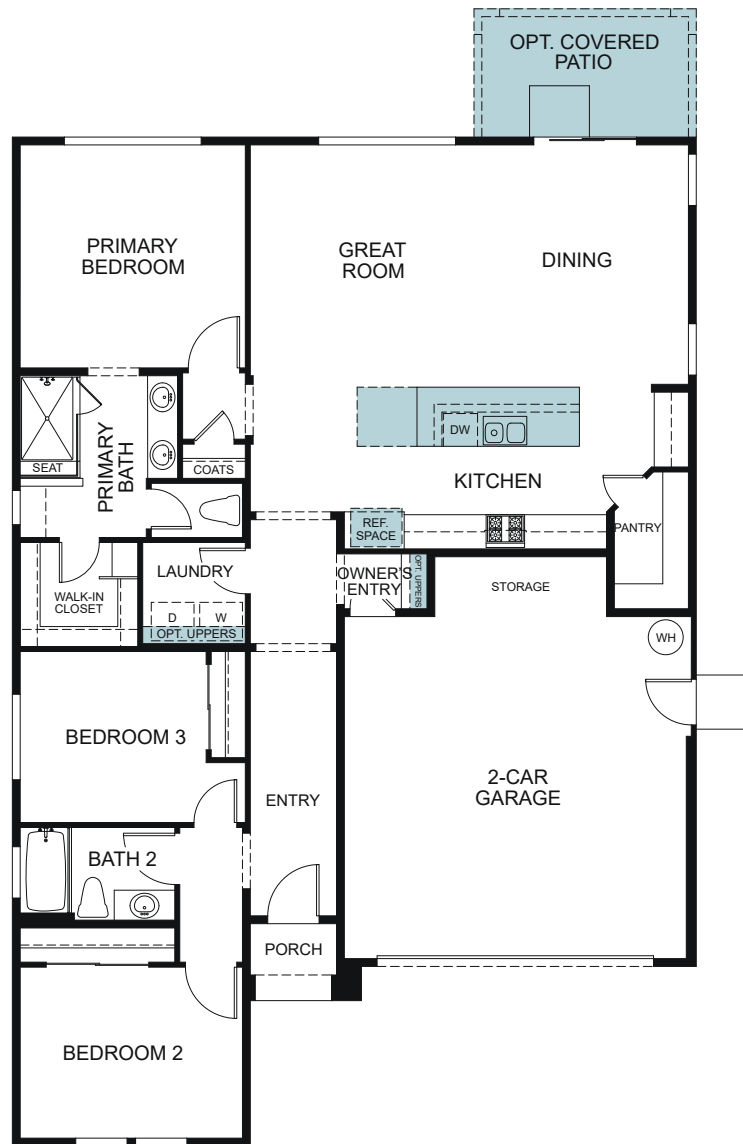

Abbey Park

Newcastle 4023

A - BUNGALOW

B - FARM FRESH

D - MODERN PRAIRIE

SINGLE STORY 1,616 SQ. FT.

OPTIONAL
3RD CAR GARAGE