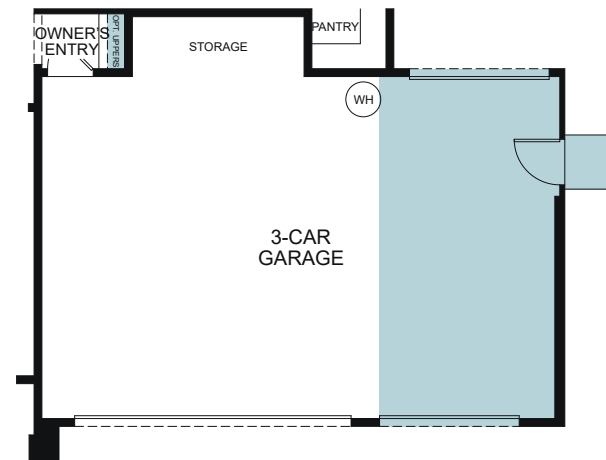

Abbey Park

Newcastle 4023

A - BUNGALOW

B - FARM FRESH

D - MODERN PRAIRIE

SINGLE STORY 1,616 SQ. FT.

OPTIONAL
3RD CAR GARAGE