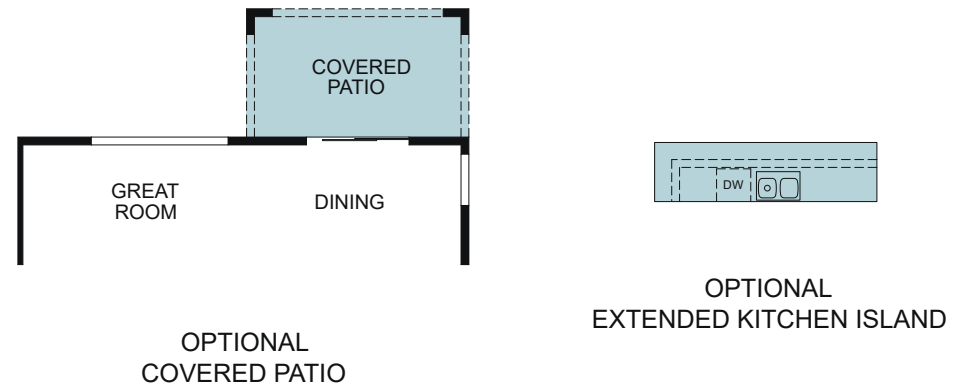

Abbey Park

Newcastle 4023

A - BUNGALOW

B - FARM FRESH

D - MODERN PRAIRIE

SINGLE STORY 1,616 SQ. FT.

OPTIONAL
3RD CAR GARAGE