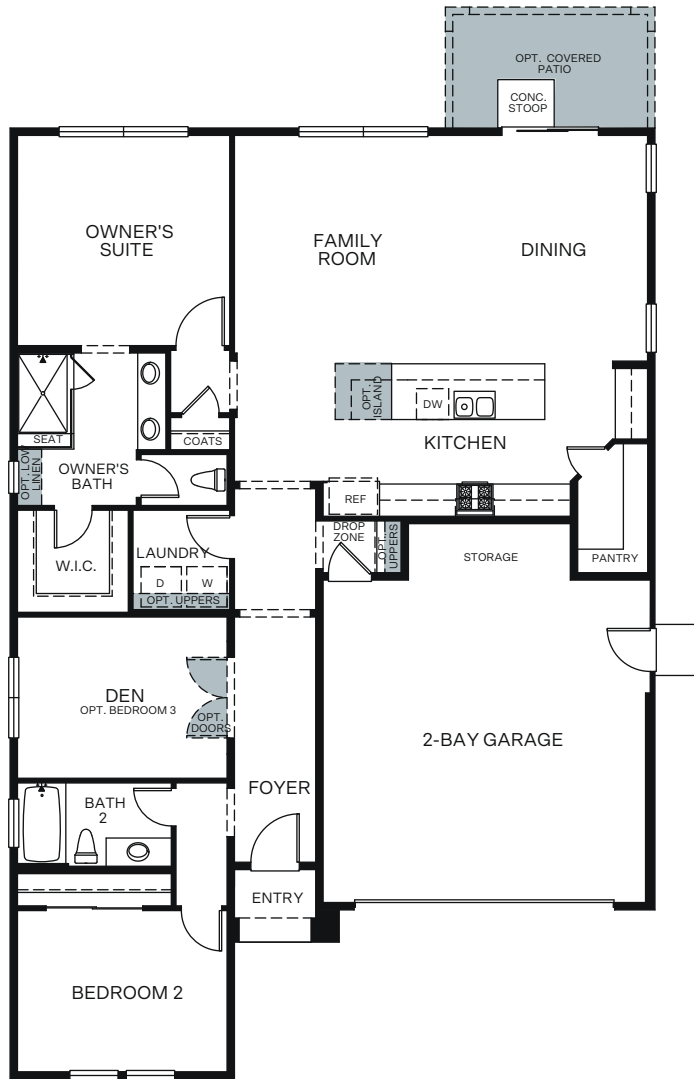

Somerset Crossing

COTSWOLD 4023

SINGLE STORY 1,616 SQ. FT.

FLOOR PLAN

OPT. COVERED PATIO

OPT. BEDROOM 3 A T DEN