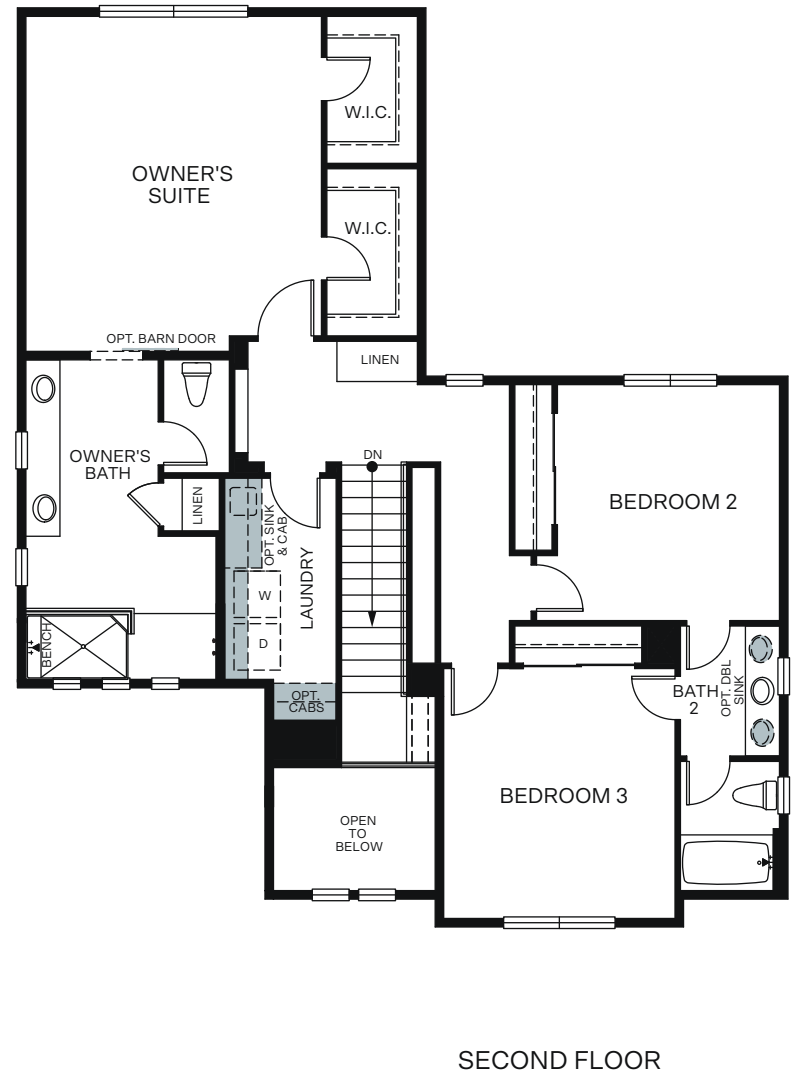

WoodsideHomes.com

Let's get you home.

Encore

At Riverstone

OPHELIA 4640

A - Stucco Bungalow

B - Farmhouse

C - Craftsman

D - Modern Prairie

TWO STORY 2,619 SQ. FT.

OPTIONS