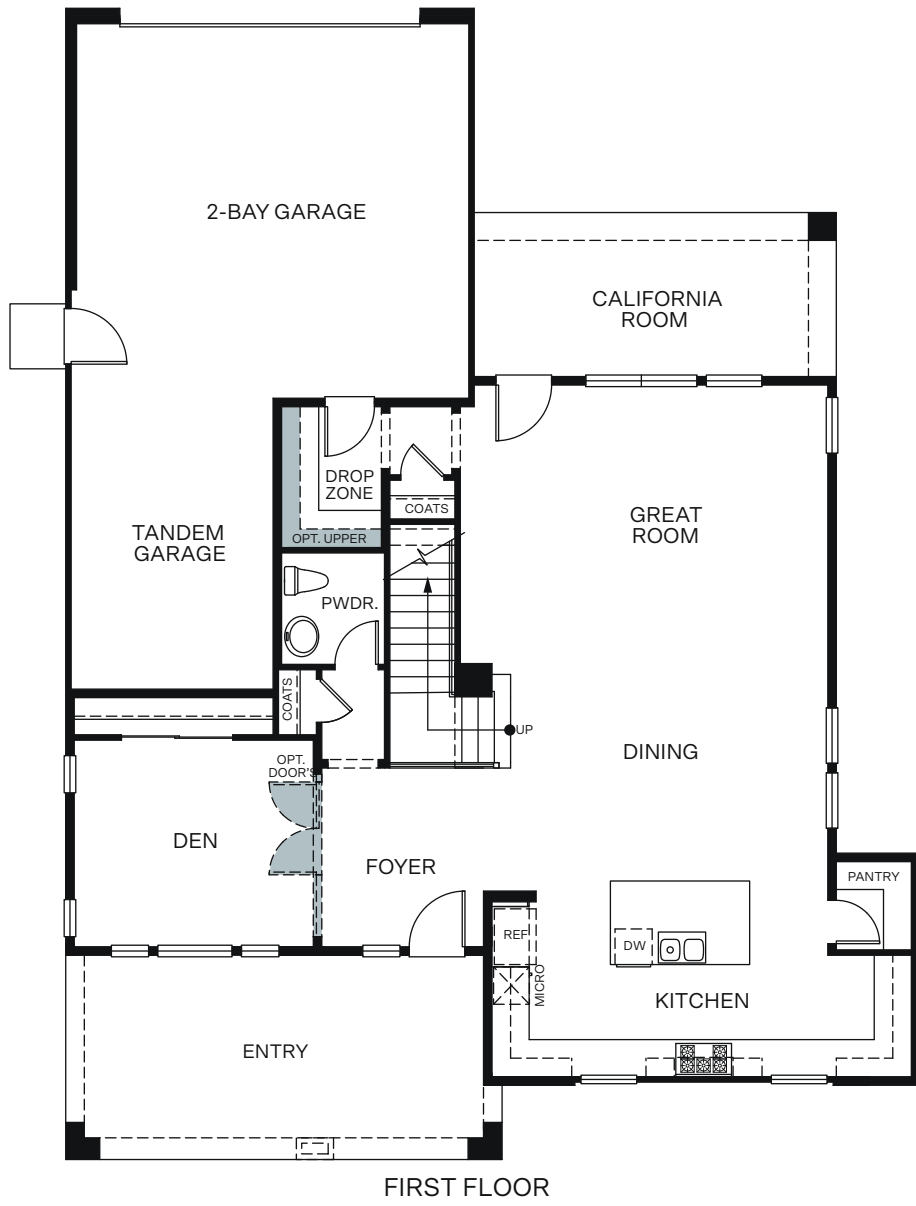

WoodsideHomes.com

Let's get you home.

Encore

At Riverstone

OPHELIA 4640

A - Stucco Bungalow

B - Farmhouse

C - Craftsman

D - Modern Prairie

TWO STORY 2,619 SQ. FT.

OPTIONS