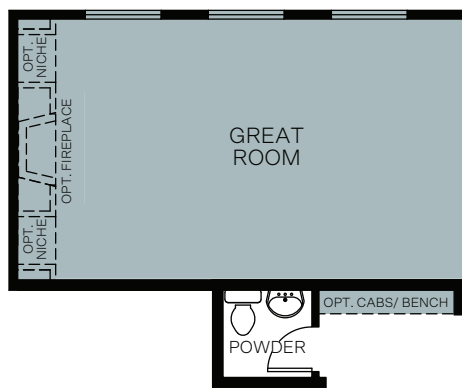

# Grandeur At Stonecreek

STONEHAVEN IV

Traditional (A)

Farmhouse (B)

Prairie (D)

TWO-STORY 2,188 SQ. FT.

FIRST FLOOR  
927 Sq. Ft.

SECOND FLOOR  
1,261 Sq. Ft.

OPT. EXTENDED GREAT ROOM  
Adds: 165 sq. ft.

OPT. GUEST ROOM & FULL BATH  
Adds: 228 sq. ft.

OPT. EXTENDED NOOK  
Adds: 65 sq. ft.

OPT. BEDROOM 4