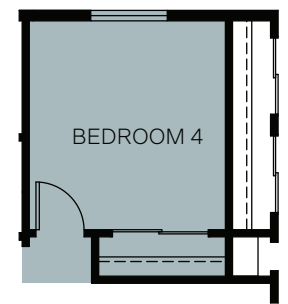

# Grandeur At Stonecreek

STONEHAVEN IV

Traditional (A)

Farmhouse (B)

Prairie (D)

TWO-STORY 2,188 SQ. FT.

FIRST FLOOR  
927 Sq. Ft.

SECOND FLOOR  
1,261 Sq. Ft.

OPT. EXTENDED GREAT ROOM  
Adds: 165 sq. ft.

OPT. GUEST ROOM & FULL BATH  
Adds: 228 sq. ft.

OPT. EXTENDED NOOK  
Adds: 65 sq. ft.

OPT. BEDROOM 4