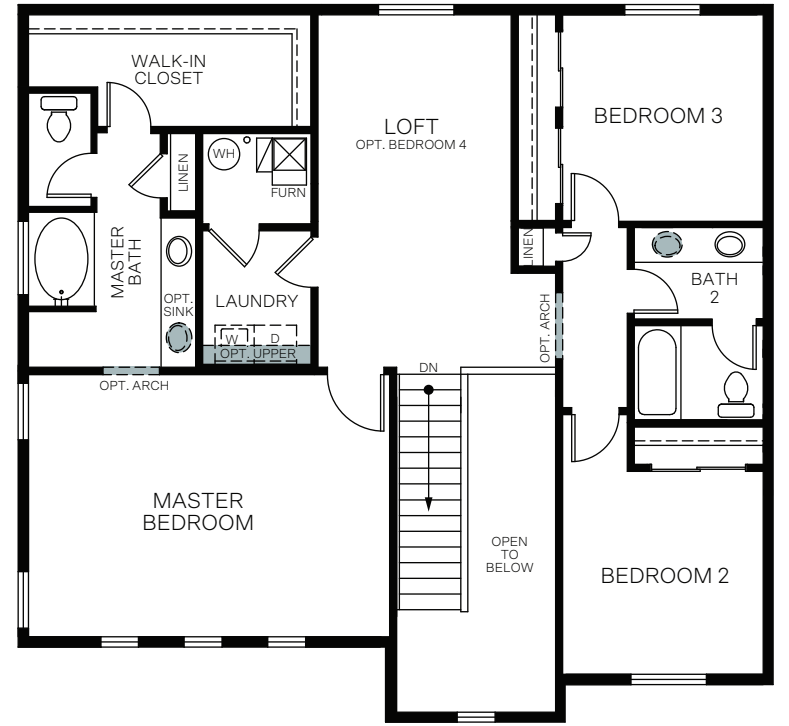

# Grandeur At Stonecreek

STONEHAVEN IV

Traditional (A)

Farmhouse (B)

Prairie (D)

TWO-STORY 2,188 SQ. FT.

FIRST FLOOR  
927 Sq. Ft.

SECOND FLOOR  
1,261 Sq. Ft.

OPT. EXTENDED GREAT ROOM  
Adds: 165 sq. ft.

OPT. GUEST ROOM & FULL BATH  
Adds: 228 sq. ft.

OPT. EXTENDED NOOK  
Adds: 65 sq. ft.

OPT. BEDROOM 4