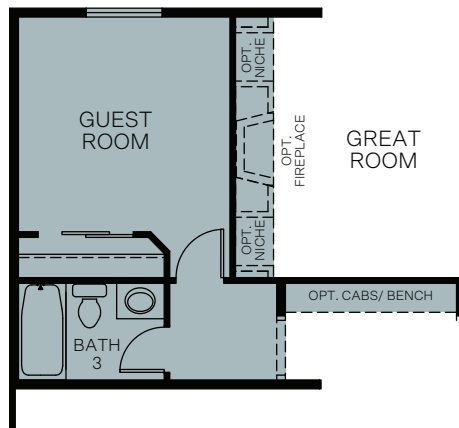

# Grandeur At Stonecreek

STONEHAVEN IV

Traditional (A)

Farmhouse (B)

Prairie (D)

TWO-STORY 2,188 SQ. FT.

FIRST FLOOR  
927 Sq. Ft.

SECOND FLOOR  
1,261 Sq. Ft.

OPT. EXTENDED GREAT ROOM  
Adds: 165 sq. ft.

OPT. GUEST ROOM & FULL BATH  
Adds: 228 sq. ft.

OPT. EXTENDED NOOK  
Adds: 65 sq. ft.

OPT. BEDROOM 4