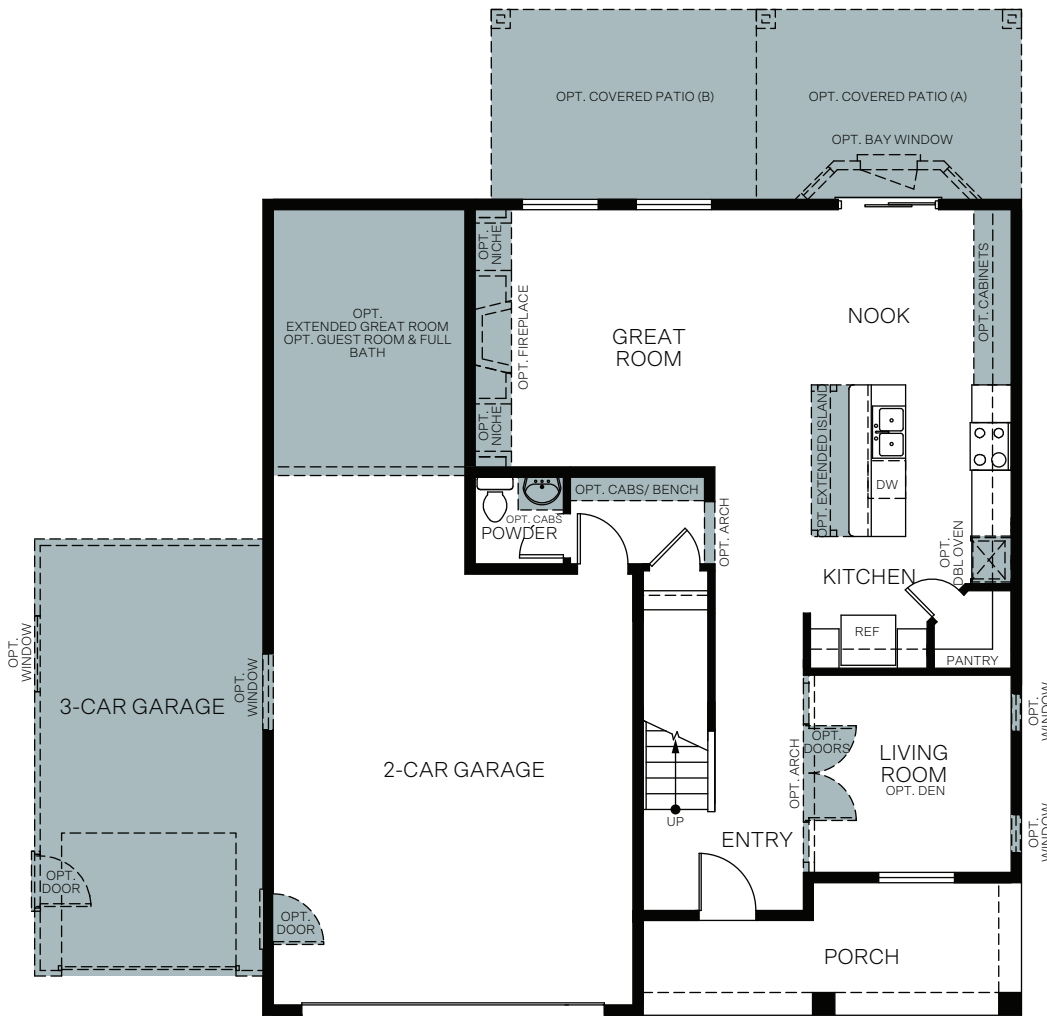

# Grandeur At Stonecreek

STONEHAVEN IV

Traditional (A)

Farmhouse (B)

Prairie (D)

TWO-STORY 2,188 SQ. FT.

FIRST FLOOR  
927 Sq. Ft.

SECOND FLOOR  
1,261 Sq. Ft.

OPT. EXTENDED GREAT ROOM  
Adds: 165 sq. ft.

OPT. GUEST ROOM & FULL BATH  
Adds: 228 sq. ft.

OPT. EXTENDED NOOK  
Adds: 65 sq. ft.

OPT. BEDROOM 4