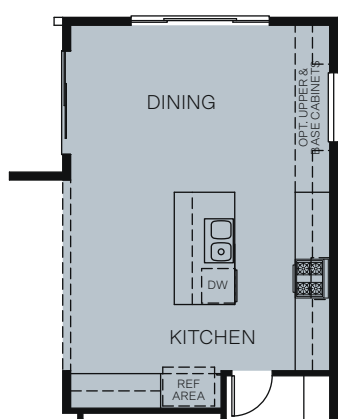

WoodsideHomes.com

Let's get you home.

Somerset Crossing

CAMBRIDGE 3553

TWO-STORY 2,446 SQ. FT.

OPTIONS

OPT. ALTERNATE KITCHEN

OPT. BEDROOM 5/ BATH 4 ILO DEN

OPT. BEDROOM 4 ILO BONUS ROOM

OPT. COVERED PATIO

OPT. MENU & PANTRY

OPT. SUPER SHOWER IN OWNER'S BATH