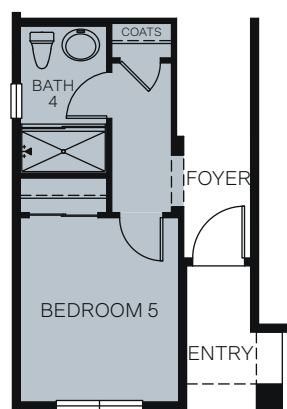

WoodsideHomes.com

Let's get you home.

Somerset Crossing

CAMBRIDGE 3553

TWO-STORY 2,446 SQ. FT.

OPTIONS

OPT. ALTERNATE KITCHEN

OPT. BEDROOM 5/ BATH 4 ILO DEN

OPT. BEDROOM 4 ILO BONUS ROOM

OPT. COVERED PATIO

OPT. MENU & PANTRY

OPT. SUPER SHOWER IN OWNER'S BATH