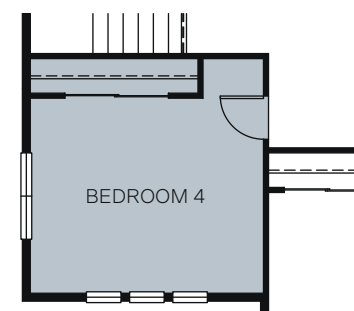

WoodsideHomes.com

Let's get you home.

Somerset Crossing

CAMBRIDGE 3553

TWO-STORY 2,446 SQ. FT.

OPTIONS

OPT. ALTERNATE KITCHEN

OPT. BEDROOM 5/ BATH 4 ILO DEN

OPT. BEDROOM 4 ILO BONUS ROOM

OPT. COVERED PATIO

OPT. MENU & PANTRY

OPT. SUPER SHOWER IN OWNER'S BATH