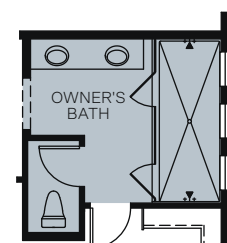

WoodsideHomes.com

Let's get you home.

Somerset Crossing

CAMBRIDGE 3553

TWO-STORY 2,446 SQ. FT.

OPTIONS

OPT. ALTERNATE KITCHEN

OPT. BEDROOM 5/ BATH 4 ILO DEN

OPT. BEDROOM 4 ILO BONUS ROOM

OPT. COVERED PATIO

OPT. MENU & PANTRY

OPT. SUPER SHOWER IN OWNER'S BATH