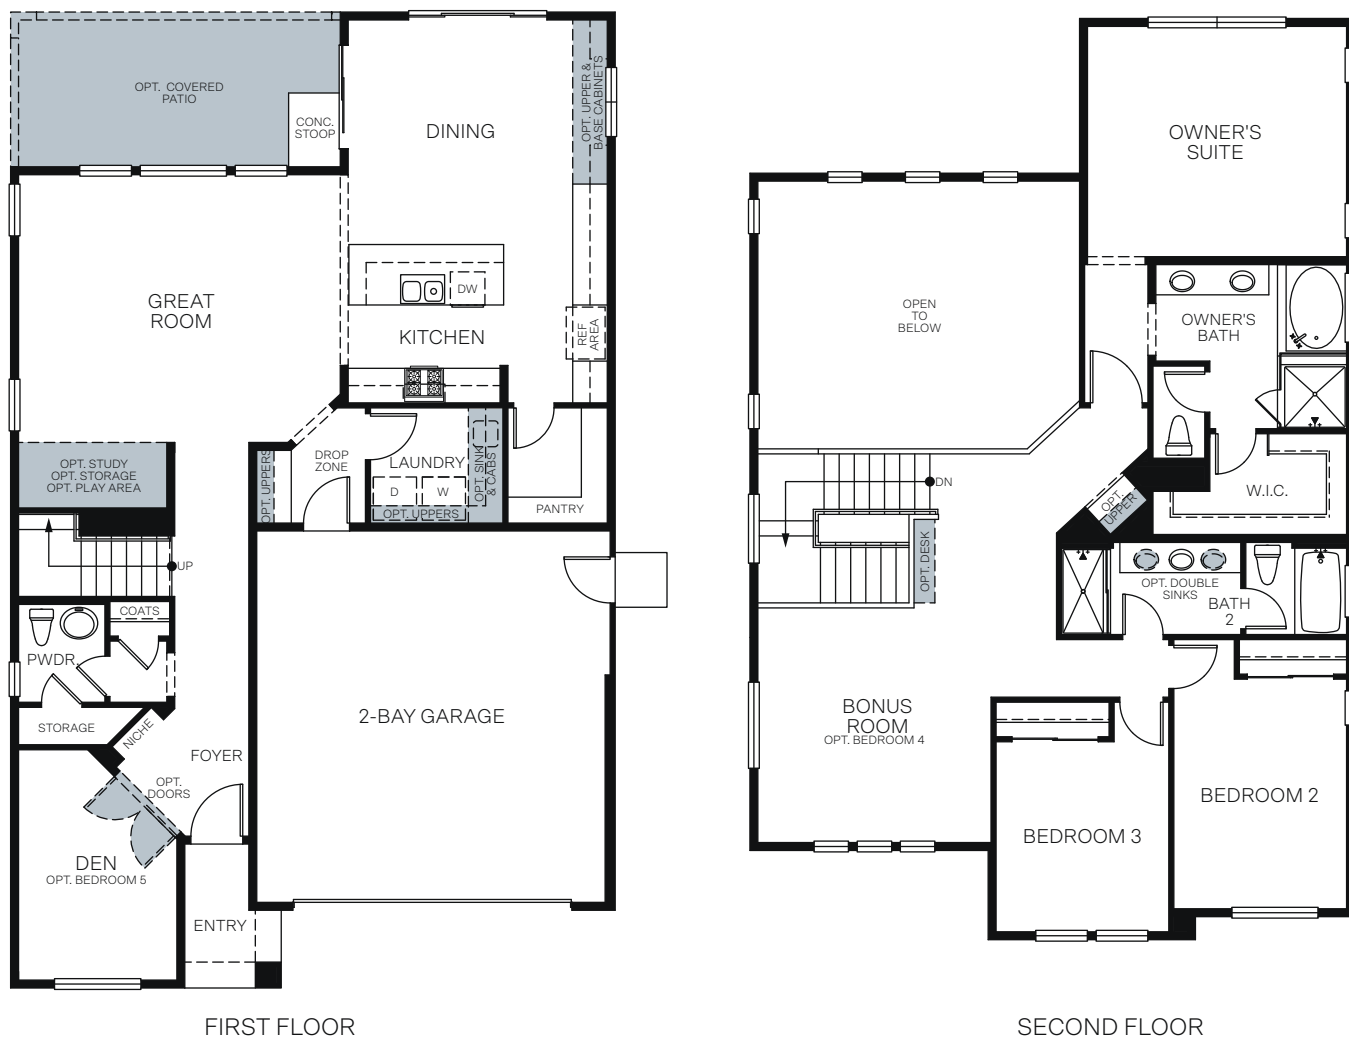

WoodsideHomes.com

Let's get you home.

Somerset Crossing

CAMBRIDGE 3553

TWO-STORY 2,446 SQ. FT.

OPTIONS

OPT. ALTERNATE KITCHEN

OPT. BEDROOM 5/ BATH 4 ILO DEN

OPT. BEDROOM 4 ILO BONUS ROOM

OPT. COVERED PATIO

OPT. MENU & PANTRY

OPT. SUPER SHOWER IN OWNER'S BATH