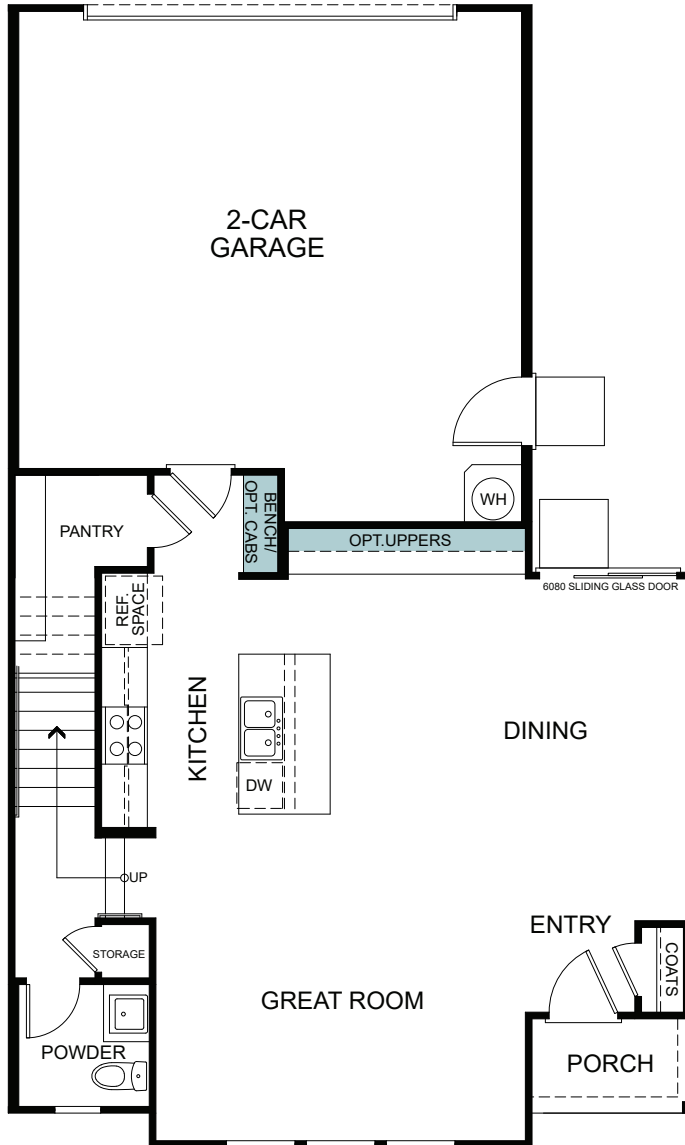

# The Meadows at Souza Orchard

Two Story 1,734 Sq. Ft.

# ORCHARD

TWO STORY

1,734 Finished Sq. Ft. • 3 Bedrooms • 2.5 Baths

FIRST FLOOR

SECOND FLOOR

Woodside Homes reserves the right to change floor plans, features, elevations, prices, materials and specifications without notice. All square footages and measurements are approximate. Please see Sales Professional for full details. 07/2023