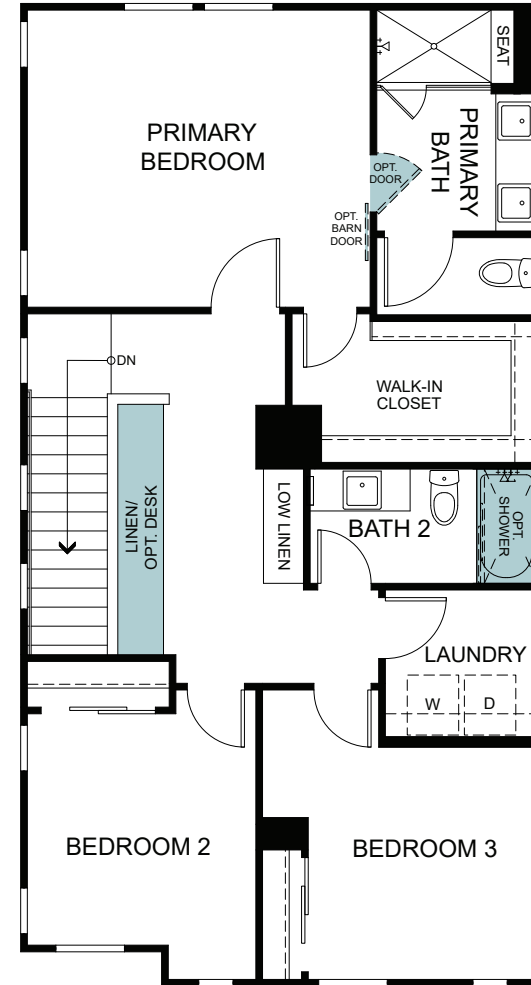

# The Meadows at Souza Orchard

Two Story 1,734 Sq. Ft.

# ORCHARD

TWO STORY

1,734 Finished Sq. Ft. • 3 Bedrooms • 2.5 Baths

FIRST FLOOR

SECOND FLOOR

Woodside Homes reserves the right to change floor plans, features, elevations, prices, materials and specifications without notice. All square footages and measurements are approximate. Please see Sales Professional for full details. 07/2023