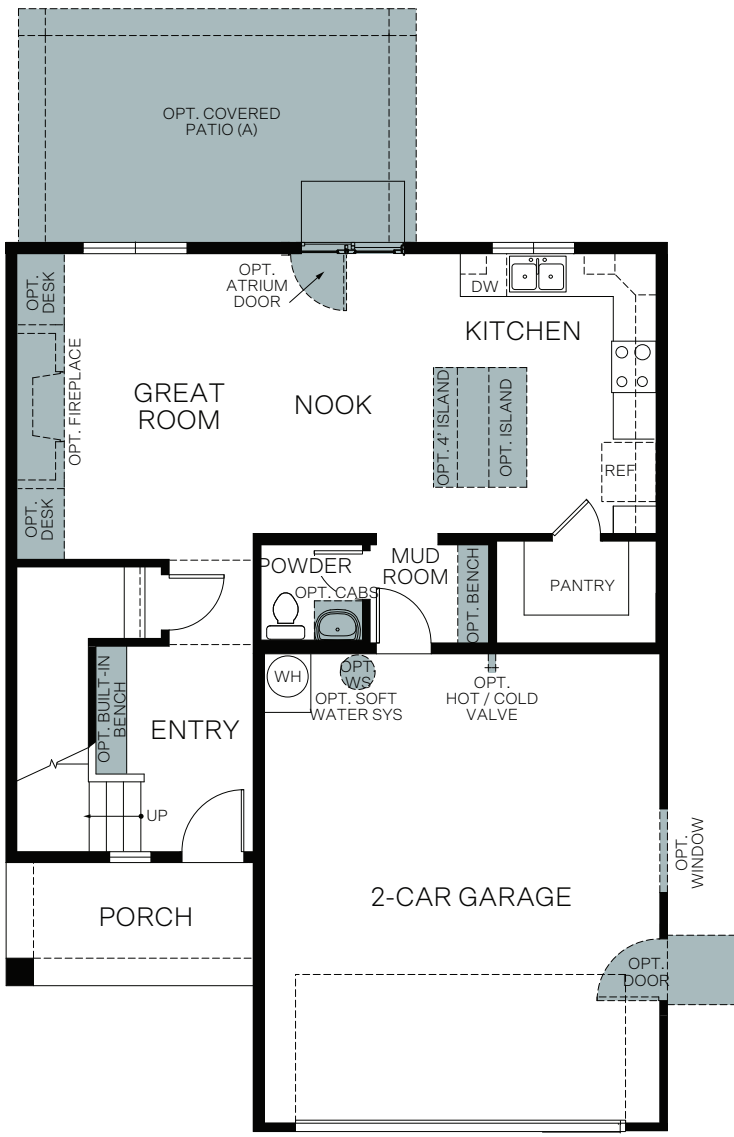

WoodsideHomes.com

Let's get you home.

Bayview At Shoreline

GAMBEL OAK

Traditional (A)

Farmhouse (B)

Craftsman (C)

Prairie (D)

TWO-STORY 1,680 SQ. FT.

FIRST FLOOR
762 Sq. Ft.

SECOND FLOOR
918 Sq. Ft.