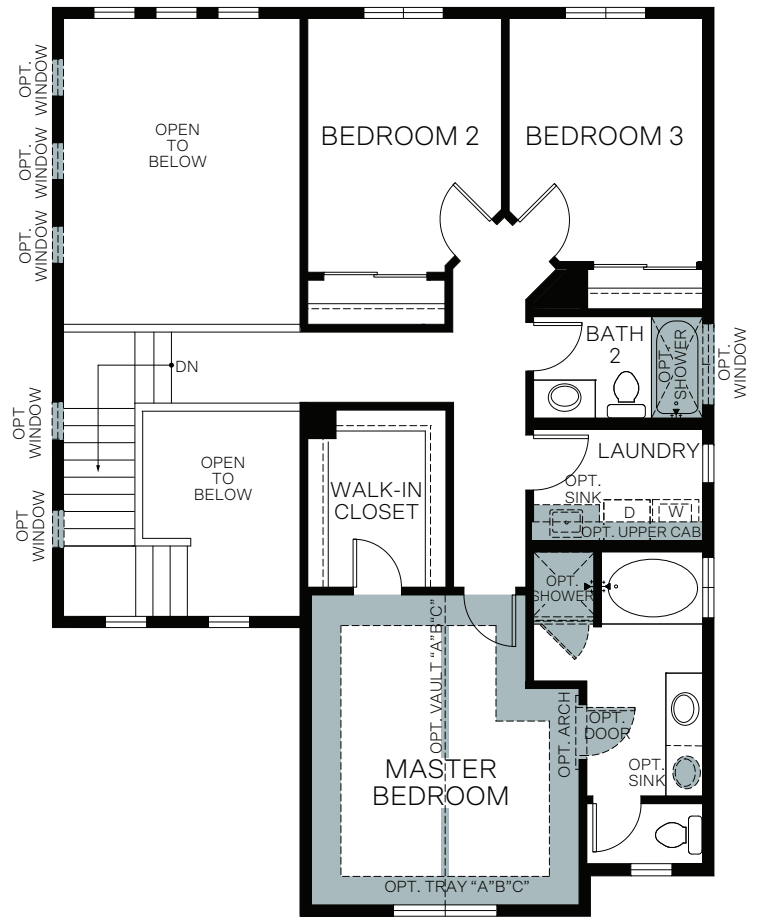

WoodsideHomes.com

Let's get you home.

Bayview At Shoreline

GAMBEL OAK

Traditional (A)

Farmhouse (B)

Craftsman (C)

Prairie (D)

TWO-STORY 1,680 SQ. FT.

FIRST FLOOR
762 Sq. Ft.

SECOND FLOOR
918 Sq. Ft.